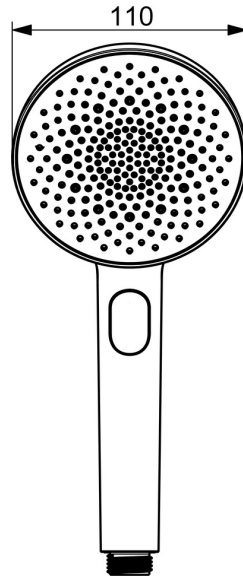

EAN: 4057304021190
static.hansa.com/4733010033

HANSAAURELIA A Symphony of Simplicity and Elegance.

Discover the harmony of HANSAAURELIA, a symphony of simplicity and elegance. AURELIA draws design inspiration from the exquisite elements of wild nature. From the graceful Lotus flower transformed into a spray face, designed for pure enjoyment, to the simplest curve of a tiny waterdrop shaping our hand shower, each detail reflects the beauty surrounding us in nature.

Grace is key to every element, creating a seamless connection between form and function.

110mm – 3 spray face Handshower
 Easy push diverter for simple selection of spray face

ELEVATING YOUR MOMENTS

- Shower solutions
- Accessories
- Matt black
- Anti limescale technology (easy to clean)
- Pulsating - Strong water stream for massage or body treatment, Intense - invigorating water stream, Relaxing - Soft water stream, pleasant for entire body
- 3 spray functions

Technical data

Flow properties

Flow-rate at 3 bar (with flow reducers) **12.0 l/min**

Technical properties

Hot water supply **max. +65°C**
 Working pressure **0.5-5 bar**
 Connection size **G1/2**
 Material **Composite**