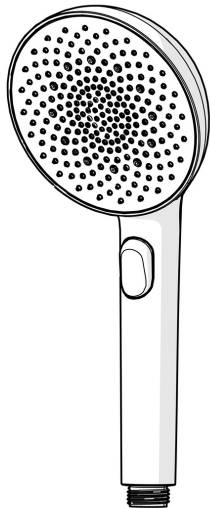

EAN: 4057304021190
static.hansa.com/4733010033

HANSAAURELIA A Symphony of Simplicity and Elegance.

Discover the harmony of HANSAAURELIA, a symphony of simplicity and elegance. AURELIA draws design inspiration from the exquisite elements of wild nature. From the graceful Lotus flower transformed into a spray face, designed for pure enjoyment, to the simplest curve of a tiny waterdrop shaping our hand shower, each detail reflects the beauty surrounding us in nature.

Grace is key to every element, creating a seamless connection between form and function.

110mm – 3 spray face Handshower
 Easy push diverter for simple selection of spray face

ELEVATING YOUR MOMENTS

- Shower solutions
- Accessories
- Matt black
- Anti limescale technology (easy to clean)
- Pulsating - Strong water stream for massage or body treatment, Intense - invigorating water stream, Relaxing - Soft water stream, pleasant for entire body
- 3 spray functions

Technical data

Flow properties

Flow-rate at 3 bar (with flow reducers) **12.0 l/min**

Technical properties

Hot water supply **max. +65°C**
 Working pressure **0.5-5 bar**
 Connection size **G1/2**
 Material **Composite**