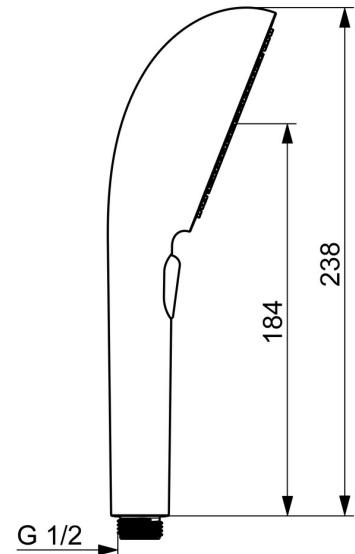

EAN: 4057304021190
static.hansa.com/4733010033

HANSAAURELIA A Symphony of Simplicity and Elegance.

Discover the harmony of HANSAAURELIA, a symphony of simplicity and elegance. AURELIA draws design inspiration from the exquisite elements of wild nature. From the graceful Lotus flower transformed into a spray face, designed for pure enjoyment, to the simplest curve of a tiny waterdrop shaping our hand shower, each detail reflects the beauty surrounding us in nature.

Grace is key to every element, creating a seamless connection between form and function.

110mm – 3 spray face Handshower
 Easy push diverter for simple selection of spray face

ELEVATING YOUR MOMENTS

- Shower solutions
- Accessories
- Matt black
- Anti limescale technology (easy to clean)
- Pulsating - Strong water stream for massage or body treatment, Intense - invigorating water stream, Relaxing - Soft water stream, pleasant for entire body
- 3 spray functions

Technical data

Flow properties

Flow-rate at 3 bar (with flow reducers) **12.0 l/min**

Technical properties

Hot water supply **max. +65°C**
 Working pressure **0.5-5 bar**
 Connection size **G1/2**
 Material **Composite**