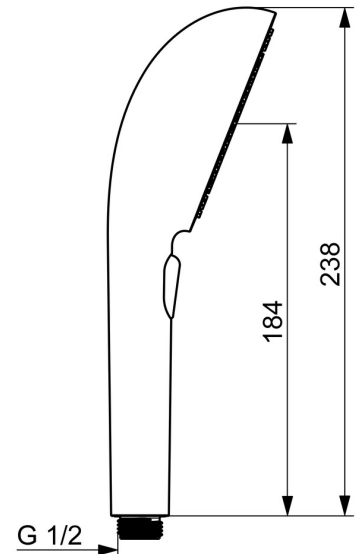

EAN: 4057304021343
static.hansa.com/4733010080

HANSAAURELIA A Symphony of Simplicity and Elegance.

Discover the harmony of HANSAAURELIA, a symphony of simplicity and elegance. AURELIA draws design inspiration from the exquisite elements of wild nature. From the graceful Lotus flower transformed into a spray face, designed for pure enjoyment, to the simplest curve of a tiny waterdrop shaping our hand shower, each detail reflects the beauty surrounding us in nature.

Grace is key to every element, creating a seamless connection between form and function.

110mm – 3 spray face Handshower
 Easy push diverter for simple selection of spray face

ELEVATING YOUR MOMENTS

- Shower solutions
- Accessories
- Brushed steel
- Anti limescale technology (easy to clean)
- Pulsating - Strong water stream for massage or body treatment, Intense - invigorating water stream, Relaxing - Soft water stream, pleasant for entire body
- 3 spray functions

Technical data

Flow properties

Flow-rate at 3 bar (with flow reducers) **12.0 l/min**

Technical properties

Hot water supply **max. +65°C**
 Working pressure **0.5-5 bar**
 Connection size **G1/2**
 Material **Composite**