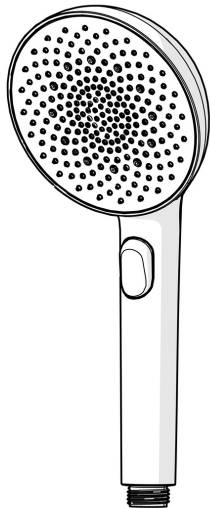

EAN: 4057304021343
static.hansa.com/4733010080

HANSAAURELIA A Symphony of Simplicity and Elegance.

Discover the harmony of HANSAAURELIA, a symphony of simplicity and elegance. AURELIA draws design inspiration from the exquisite elements of wild nature. From the graceful Lotus flower transformed into a spray face, designed for pure enjoyment, to the simplest curve of a tiny waterdrop shaping our hand shower, each detail reflects the beauty surrounding us in nature.

Grace is key to every element, creating a seamless connection between form and function.

110mm – 3 spray face Handshower
 Easy push diverter for simple selection of spray face

ELEVATING YOUR MOMENTS

- Shower solutions
- Accessories
- Brushed steel
- Anti limescale technology (easy to clean)
- Pulsating - Strong water stream for massage or body treatment, Intense - invigorating water stream, Relaxing - Soft water stream, pleasant for entire body
- 3 spray functions

Technical data

Flow properties

Flow-rate at 3 bar (with flow reducers) **12.0 l/min**

Technical properties

Hot water supply **max. +65°C**
 Working pressure **0.5-5 bar**
 Connection size **G1/2**
 Material **Composite**