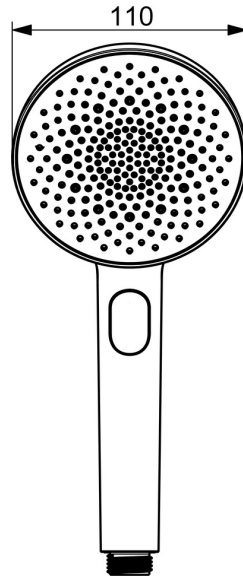

EAN: 4057304021343
static.hansa.com/4733010080

HANSAAURELIA A Symphony of Simplicity and Elegance.

Discover the harmony of HANSAAURELIA, a symphony of simplicity and elegance. AURELIA draws design inspiration from the exquisite elements of wild nature. From the graceful Lotus flower transformed into a spray face, designed for pure enjoyment, to the simplest curve of a tiny waterdrop shaping our hand shower, each detail reflects the beauty surrounding us in nature.

Grace is key to every element, creating a seamless connection between form and function.

110mm – 3 spray face Handshower
 Easy push diverter for simple selection of spray face

ELEVATING YOUR MOMENTS

- Shower solutions
- Accessories
- Brushed steel
- Anti limescale technology (easy to clean)
- Pulsating - Strong water stream for massage or body treatment, Intense - invigorating water stream, Relaxing - Soft water stream, pleasant for entire body
- 3 spray functions

Technical data

Flow properties

Flow-rate at 3 bar (with flow reducers) **12.0 l/min**

Technical properties

Hot water supply **max. +65°C**
 Working pressure **0.5-5 bar**
 Connection size **G1/2**
 Material **Composite**