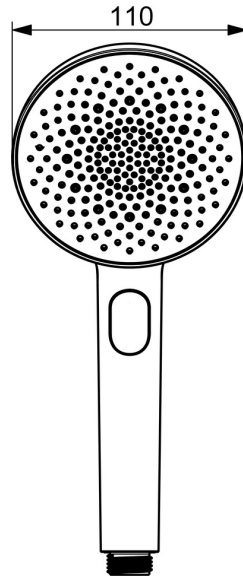

EAN: 4057304021497
static.hansa.com/4733010081

HANSAAURELIA A Symphony of Simplicity and Elegance.

Discover the harmony of HANSAAURELIA, a symphony of simplicity and elegance. AURELIA draws design inspiration from the exquisite elements of wild nature. From the graceful Lotus flower transformed into a spray face, designed for pure enjoyment, to the simplest curve of a tiny waterdrop shaping our hand shower, each detail reflects the beauty surrounding us in nature.

Grace is key to every element, creating a seamless connection between form and function.

110mm – 3 spray face Handshower
 Easy push diverter for simple selection of spray face

ELEVATING YOUR MOMENTS

- Shower solutions
- Accessories
- Brushed bronze
- Anti limescale technology (easy to clean)
- Pulsating - Strong water stream for massage or body treatment, Intense - invigorating water stream, Relaxing - Soft water stream, pleasant for entire body
- 3 spray functions

Technical data

Flow properties

Flow-rate at 3 bar (with flow reducers) **12.0 l/min**

Technical properties

Hot water supply **max. +65°C**
 Working pressure **0.5-5 bar**
 Connection size **G1/2**
 Material **Composite**