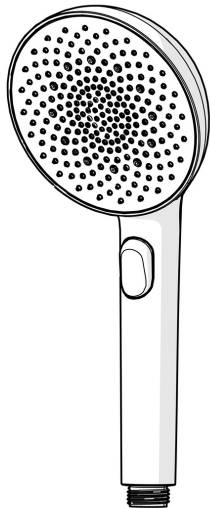

EAN: 4057304021497
static.hansa.com/4733010081

HANSAAURELIA A Symphony of Simplicity and Elegance.

Discover the harmony of HANSAAURELIA, a symphony of simplicity and elegance. AURELIA draws design inspiration from the exquisite elements of wild nature. From the graceful Lotus flower transformed into a spray face, designed for pure enjoyment, to the simplest curve of a tiny waterdrop shaping our hand shower, each detail reflects the beauty surrounding us in nature.

Grace is key to every element, creating a seamless connection between form and function.

110mm – 3 spray face Handshower
 Easy push diverter for simple selection of spray face

ELEVATING YOUR MOMENTS

- Shower solutions
- Accessories
- Brushed bronze
- Anti limescale technology (easy to clean)
- Pulsating - Strong water stream for massage or body treatment, Intense - invigorating water stream, Relaxing - Soft water stream, pleasant for entire body
- 3 spray functions

Technical data

Flow properties

Flow-rate at 3 bar (with flow reducers) **12.0 l/min**

Technical properties

Hot water supply **max. +65°C**
 Working pressure **0.5-5 bar**
 Connection size **G1/2**
 Material **Composite**