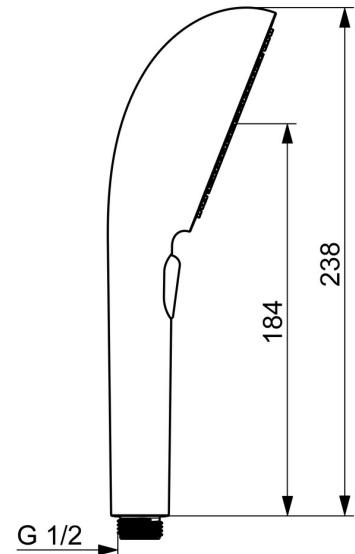

EAN: 4057304021497
static.hansa.com/4733010081

HANSAAURELIA A Symphony of Simplicity and Elegance.

Discover the harmony of HANSAAURELIA, a symphony of simplicity and elegance. AURELIA draws design inspiration from the exquisite elements of wild nature. From the graceful Lotus flower transformed into a spray face, designed for pure enjoyment, to the simplest curve of a tiny waterdrop shaping our hand shower, each detail reflects the beauty surrounding us in nature.

Grace is key to every element, creating a seamless connection between form and function.

110mm – 3 spray face Handshower
 Easy push diverter for simple selection of spray face

ELEVATING YOUR MOMENTS

- Shower solutions
- Accessories
- Brushed bronze
- Anti limescale technology (easy to clean)
- Pulsating - Strong water stream for massage or body treatment, Intense - invigorating water stream, Relaxing - Soft water stream, pleasant for entire body
- 3 spray functions

Technical data

Flow properties

Flow-rate at 3 bar (with flow reducers) **12.0 l/min**

Technical properties

Hot water supply **max. +65°C**
 Working pressure **0.5-5 bar**
 Connection size **G1/2**
 Material **Composite**