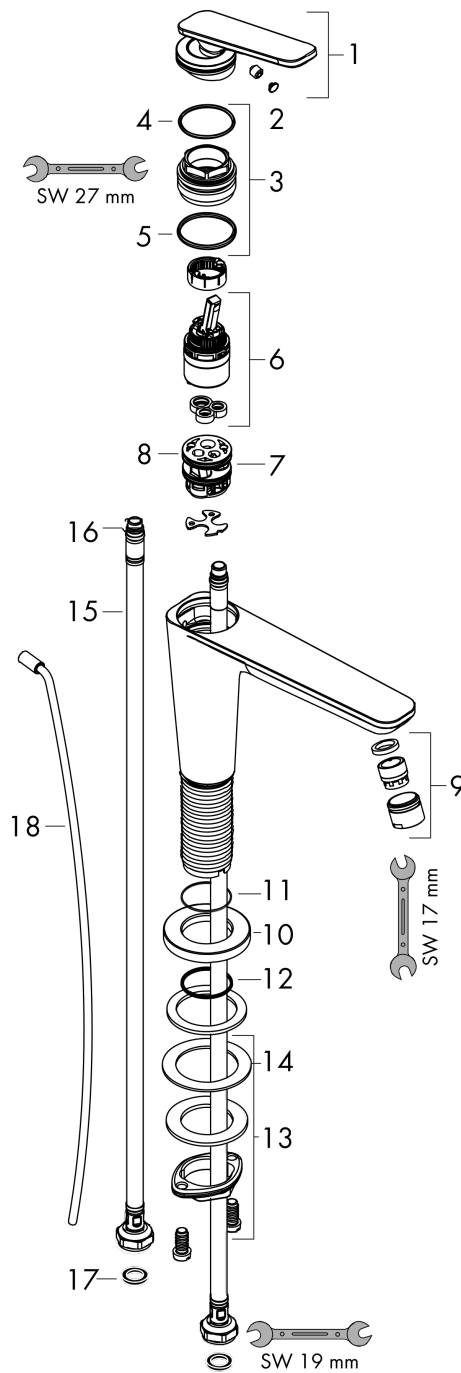

AXOR Citterio C

Single lever basin mixer 125 with CoolStart and pop-up waste set

Finish: **Chrome** Article Number: **49030000**

product features

- consists of: single lever basin mixer, waste set
- ComfortZone: 125
- projection: 135 mm
- spout height: 125 mm
- handle variant: lever handle
- spray type: normal spray
- maximum flow rate at 3 bar: 5 l/min
- ceramic cartridge
- suitable for continuous flow water heaters
- pop-up waste set G 1¼
- connection type: G ¾ hose connections
- connection dimension: DN15
- cold water in basic handle position
- EU taxonomy: max. 6 l/min - Substantial Contribution (SC) possible

Technology

Product image

Scale drawing

AXOR Citterio C

Single lever basin mixer 125 with CoolStart and pop-up waste set

Finish: **Chrome** Article Number: **49030000**

Flowchart

AXOR Citterio C
Single lever basin mixer 125 with CoolStart and pop-up waste set
 Finish: **Chrome** Article Number: **49030000**

Exploded Drawing

Year of production: >06/24

AXOR Citterio C
Single lever basin mixer 125 with CoolStart and pop-up waste set
 Finish: **Chrome** Article Number: **49030000**

Spare part list

Year of production: >06/24

Pos.		Article Number	PC	PU
1	handle	87796000	12	1
2	screw cover	93983000	3	1
3	nut	94989000	3	1
4	O-ring 49x2	98412000	1	1
5	O-ring 29x2	98391000	1	1
6	cartridge, assy	92900000	10	1
7	adapter for cartridge	95975000	3	1
8	O-ring 23x2	98398000	1	1
9	aerator M18x1 (5 l/min)	95384000	9	1
10	escutcheon	87795000	7	1
11	O-ring 26x4	92191000	1	1
12	O-ring 25x1,5	98146000	2	1
13	fixing set (Ø 28)	92909000	9	1
14	lever collar	97548000	1	1
15	connection hose 600 mm M8x0,75 G3/8	96556000	7	1
16	O-ring 6,6x1,6	93019000	1	1
17	sealing set	95581000	2	1
18	pull rod	96923000	8	1
a	pop up waste	51302000	98	1