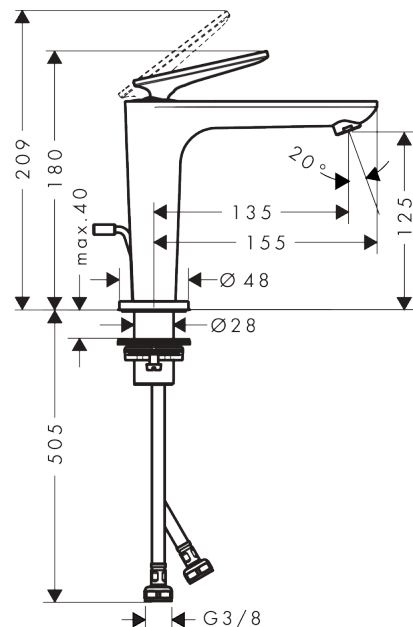

AXOR Citterio C

Single lever basin mixer 125 with CoolStart and pop-up waste set

Finish: **Chrome** Article Number: **49030000**

product features

- consists of: single lever basin mixer, waste set
- ComfortZone: 125
- projection: 135 mm
- spout height: 125 mm
- handle variant: lever handle
- spray type: normal spray
- maximum flow rate at 3 bar: 5 l/min
- ceramic cartridge
- suitable for continuous flow water heaters
- pop-up waste set G 1¼
- connection type: G ¾ hose connections
- connection dimension: DN15
- cold water in basic handle position
- EU taxonomy: max. 6 l/min - Substantial Contribution (SC) possible

Technology

Product image

Scale drawing

AXOR Citterio C

Single lever basin mixer 125 with CoolStart and pop-up waste set

Finish: **Chrome** Article Number: **49030000**

Flowchart

AXOR Citterio C
Single lever basin mixer 125 with CoolStart and pop-up waste set
 Finish: **Chrome** Article Number: **49030000**

Exploded Drawing

Year of production: >06/24

AXOR Citterio C
Single lever basin mixer 125 with CoolStart and pop-up waste set
 Finish: **Chrome** Article Number: **49030000**

Spare part list

Year of production: >06/24

Pos.		Article Number	PC	PU
1	handle	87796000	12	1
2	screw cover	93983000	3	1
3	nut	94989000	3	1
4	O-ring 49x2	98412000	1	1
5	O-ring 29x2	98391000	1	1
6	cartridge, assy	92900000	10	1
7	adapter for cartridge	95975000	3	1
8	O-ring 23x2	98398000	1	1
9	aerator M18x1 (5 l/min)	95384000	9	1
10	escutcheon	87795000	7	1
11	O-ring 26x4	92191000	1	1
12	O-ring 25x1,5	98146000	2	1
13	fixing set (Ø 28)	92909000	9	1
14	lever collar	97548000	1	1
15	connection hose 600 mm M8x0,75 G3/8	96556000	7	1
16	O-ring 6,6x1,6	93019000	1	1
17	sealing set	95581000	2	1
18	pull rod	96923000	8	1
a	pop up waste	51302000	98	1