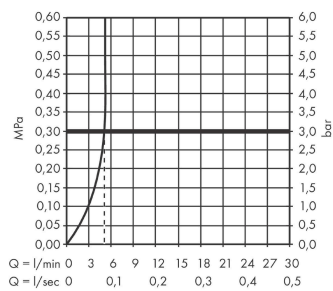

AXOR Citterio C
Single lever basin mixer 250 with CoolStart and waste set
Finish: **Chrome** Article Number: **49050000**

Flowchart