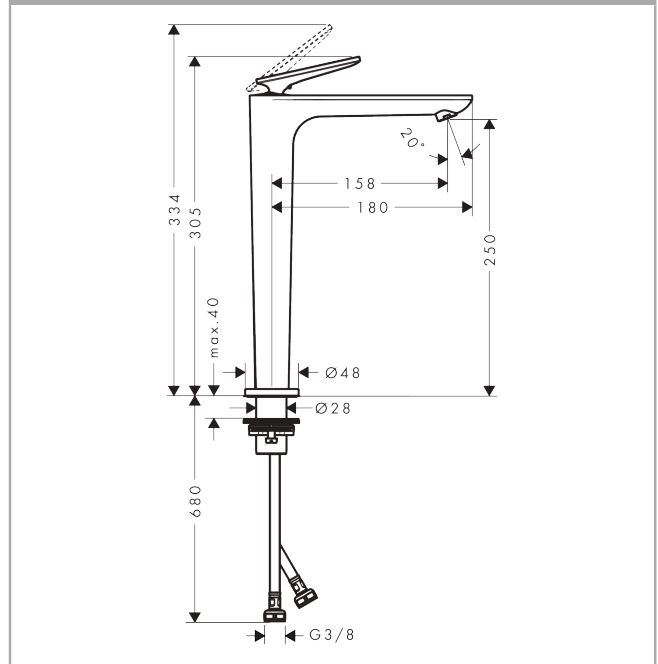

**AXOR Citterio C**  
**Single lever basin mixer 250 with CoolStart and waste set**  
 Finish: **Chrome** Article Number: **49050000**

**product features**

- consists of: single lever basin mixer, waste set
- ComfortZone: 250
- projection: 158 mm
- spout height: 250 mm
- handle variant: lever handle
- spray type: normal spray
- maximum flow rate at 3 bar: 5 l/min
- ceramic cartridge
- suitable for continuous flow water heaters
- non-closing waste set
- connection type: G 3/8 hose connections
- connection dimension: DN15
- cold water in basic handle position
- EU taxonomy: max. 6 l/min - Substantial Contribution (SC) possible

**Technology**

**Product image**

**Scale drawing**

**AXOR Citterio C**  
**Single lever basin mixer 250 with CoolStart and waste set**  
Finish: **Chrome** Article Number: **49050000**

## Flowchart

**AXOR Citterio C**  
**Single lever basin mixer 250 with CoolStart and waste set**  
 Finish: **Chrome** Article Number: **49050000**

## Exploded Drawing

Year of production: >06/24