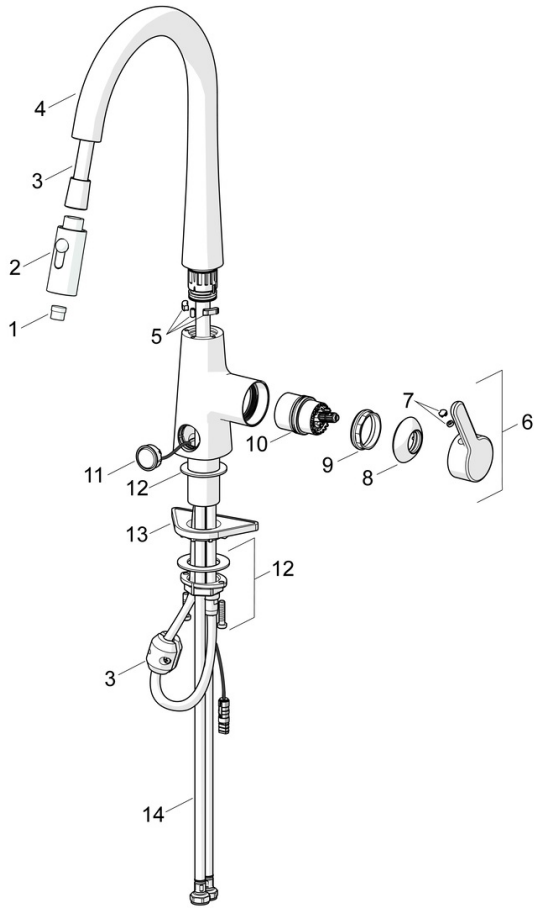

EAN: 4057304007057

static.hansa.com/51362283

single-lever kitchen mixer, DN 15

- Kitchen
- Single-lever, side operated
- Deck mounted
- Chrome
- Swivel spout, Pull-out model, Swivel range limiting option
- Hot/Cold symbols, Single operating lever/handle
- Limitation option for maximum temperature and flow-rate
- ø 40 mm ceramic cartridge for flow and temperature control
- Flexible inlet pipes
- Soft- and Needle-Spray
- 2 spray functions

Technical data

Flow properties

Flow-rate at 3 bar	9,6 l/min
Pressure loss with flow (0.2 l/s)	3 bar

Technical properties

DN-size (nominal dimension)	DN15
Hot water supply	max. +70°C
Working pressure	0.5-10 bar
Connection size	G3/8
Projection	231 mm
Backflow prevention (EN1717)	EB
Material	Brass

Regulations

EN standard	EN 817
Noise class	I (ISO 3822)

Approvals and Declarations

DVGW	DW-6506DL0547
Declaration of conformity	DoC
EPD	S-P-06396

Sustainability

EPD module A1 (kg CO2 eq.)	16,35
EPD module A2 (kg CO2 eq.)	0,78
EPD module A3 (kg CO2 eq.)	7,19
EPD module A1-A3 (kg CO2 eq.)	24,31
EPD module A4 (kg CO2 eq.)	0,48
EPD module B7 (kg CO2 eq.)	3782,40
EPD module C2 (kg CO2 eq.)	0,04
EPD module C3 (kg CO2 eq.)	0,04
EPD module C4 (kg CO2 eq.)	0,74
EPD module D (kg CO2 eq.)	-13,74

Spare parts

SP51362283

	Name	Code
01	Aerator	59914583
02	Shower head	59914584
03	Hose, L=1500, G1/2-M14x1	59914690
04	Spout Discontinued	59914689
05	Spout overturning stopper, 60°/0° Discontinued	59914281
06	Lever	59914652
07	Symbol plug	59914341
08	Covering cap	59914649
09	Tightening nut, M42x1.5, SW 38	59914128
10	Cartridge	59914665
11	Push button, 3 V	1004296V
12	Fixing set	59913371
13	Supporting plate	59910008
14	Flexible pipe, L=550, G3/8-M10x1 LH Discontinued	59914691