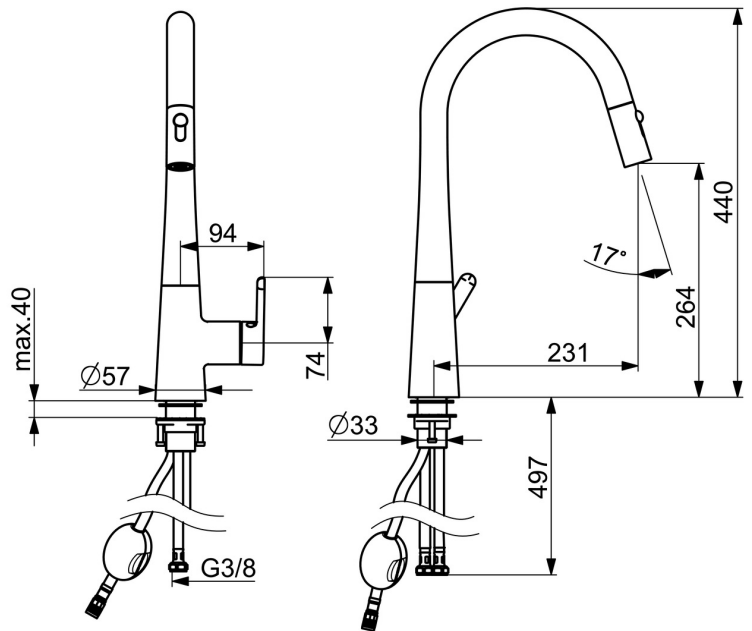

EAN: 4057304007057

static.hansa.com/51362283

single-lever kitchen mixer, DN 15

- Kitchen
- Single-lever, side operated
- Deck mounted
- Chrome
- Swivel spout, Pull-out model, Swivel range limiting option
- Hot/Cold symbols, Single operating lever/handle
- Limitation option for maximum temperature and flow-rate
- ø 40 mm ceramic cartridge for flow and temperature control
- Flexible inlet pipes
- Soft- and Needle-Spray
- 2 spray functions

Technical data

Flow properties

Flow-rate at 3 bar	9,6 l/min
Pressure loss with flow (0.2 l/s)	3 bar

Technical properties

DN-size (nominal dimension)	DN15
Hot water supply	max. +70°C
Working pressure	0.5-10 bar
Connection size	G3/8
Projection	231 mm
Backflow prevention (EN1717)	EB
Material	Brass

Regulations

EN standard	EN 817
Noise class	I (ISO 3822)

Approvals and Declarations

DVGW	DW-6506DL0547
Declaration of conformity	DoC
EPD	S-P-06396

Sustainability

EPD module A1 (kg CO2 eq.)	16,35
EPD module A2 (kg CO2 eq.)	0,78
EPD module A3 (kg CO2 eq.)	7,19
EPD module A1-A3 (kg CO2 eq.)	24,31
EPD module A4 (kg CO2 eq.)	0,48
EPD module B7 (kg CO2 eq.)	3782,40
EPD module C2 (kg CO2 eq.)	0,04
EPD module C3 (kg CO2 eq.)	0,04
EPD module C4 (kg CO2 eq.)	0,74
EPD module D (kg CO2 eq.)	-13,74

Spare parts

SP51362283

	Name	Code
01	Aerator	59914583
02	Shower head	59914584
03	Hose, L=1500, G1/2-M14x1	59914690
04	Spout Discontinued	59914689
05	Spout overturning stopper, 60°/0° Discontinued	59914281
06	Lever	59914652
07	Symbol plug	59914341
08	Covering cap	59914649
09	Tightening nut, M42x1.5, SW 38	59914128
10	Cartridge	59914665
11	Push button, 3 V	1004296V
12	Fixing set	59913371
13	Supporting plate	59910008
14	Flexible pipe, L=550, G3/8-M10x1 LH Discontinued	59914691