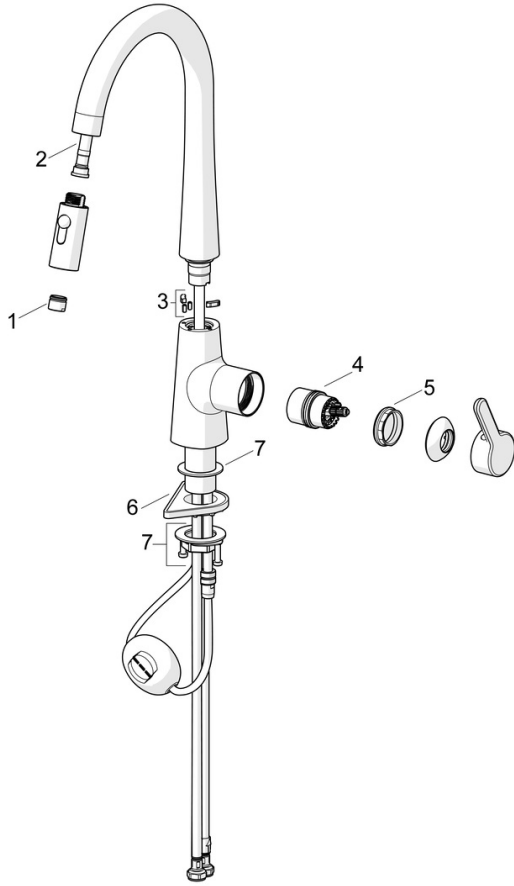

EAN: 4057304020193

static.hansa.com/5136228380

single-lever kitchen mixer, DN 15

- Kitchen
- Single-lever, side operated
- Deck mounted
- Brushed steel
- Swivel spout, Pull-out model, Swivel range limiting option
- Single operating lever/handle, Hot/Cold symbols
- Limitation option for maximum temperature and flow-rate
- ø 40 mm ceramic cartridge for flow and temperature control
- Flexible inlet pipes
- Soft- and Needle-Spray
- 2 spray functions

Technical data

Flow properties

Flow-rate at 3 bar	9.6 l/min
Pressure loss with flow (0.2 l/s)	4.7 bar

Technical properties

DN-size (nominal dimension)	DN15
Hot water supply	max. +70°C
Working pressure	0.5-10 bar
Connection size	G3/8
Projection	231 mm
Backflow prevention (EN1717)	EB
Material	Brass

Regulations

EN standard	EN 817
Noise class	I (ISO 3822)

Approvals and Declarations

Declaration of conformity	DoC
EPD	S-P-06396

Sustainability

EPD module A1 (kg CO2 eq.)	16,25
EPD module A2 (kg CO2 eq.)	0,77
EPD module A3 (kg CO2 eq.)	7,15
EPD module A1-A3 (kg CO2 eq.)	24,16
EPD module A4 (kg CO2 eq.)	0,48
EPD module B7 (kg CO2 eq.)	3782,40
EPD module C2 (kg CO2 eq.)	0,04
EPD module C3 (kg CO2 eq.)	0,04
EPD module C4 (kg CO2 eq.)	0,73
EPD module D (kg CO2 eq.)	-13,66

Spare parts

SP51362283CLR

	Name	Code
01	Aerator	59914583
02	Hose, L=1500, G1/2-M14x1	59914690
03	Spout overturning stopper, 60°/0° Discontinued	59914281
04	Cartridge	59914665
05	Tightening nut, M42x1.5, SW 38	59914128
06	Supporting plate	59910008
07	Fixing set	59913371