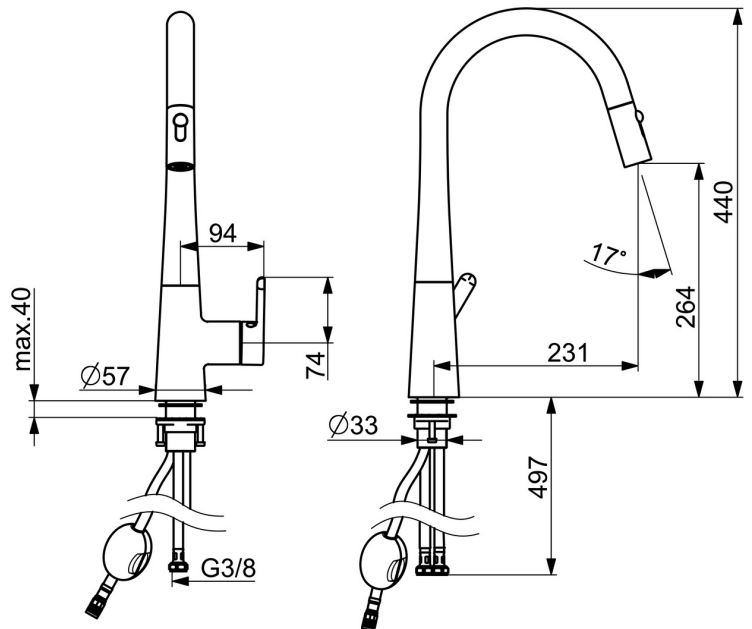

EAN: 4057304020193

static.hansa.com/5136228380

single-lever kitchen mixer, DN 15

- Kitchen
- Single-lever, side operated
- Deck mounted
- Brushed steel
- Swivel spout, Pull-out model, Swivel range limiting option
- Single operating lever/handle, Hot/Cold symbols
- Limitation option for maximum temperature and flow-rate
- ø 40 mm ceramic cartridge for flow and temperature control
- Flexible inlet pipes
- Soft- and Needle-Spray
- 2 spray functions

Technical data

Flow properties

Flow-rate at 3 bar	9.6 l/min
Pressure loss with flow (0.2 l/s)	4.7 bar

Technical properties

DN-size (nominal dimension)	DN15
Hot water supply	max. +70°C
Working pressure	0.5-10 bar
Connection size	G3/8
Projection	231 mm
Backflow prevention (EN1717)	EB
Material	Brass

Regulations

EN standard	EN 817
Noise class	I (ISO 3822)

Approvals and Declarations

Declaration of conformity	DoC
EPD	S-P-06396

Sustainability

EPD module A1 (kg CO2 eq.)	16,25
EPD module A2 (kg CO2 eq.)	0,77
EPD module A3 (kg CO2 eq.)	7,15
EPD module A1-A3 (kg CO2 eq.)	24,16
EPD module A4 (kg CO2 eq.)	0,48
EPD module B7 (kg CO2 eq.)	3782,40
EPD module C2 (kg CO2 eq.)	0,04
EPD module C3 (kg CO2 eq.)	0,04
EPD module C4 (kg CO2 eq.)	0,73
EPD module D (kg CO2 eq.)	-13,66

Spare parts

SP51362283CLR

	Name	Code
01	Aerator	59914583
02	Hose, L=1500, G1/2-M14x1	59914690
03	Spout overturning stopper, 60°/0° Discontinued	59914281
04	Cartridge	59914665
05	Tightening nut, M42x1.5, SW 38	59914128
06	Supporting plate	59910008
07	Fixing set	59913371