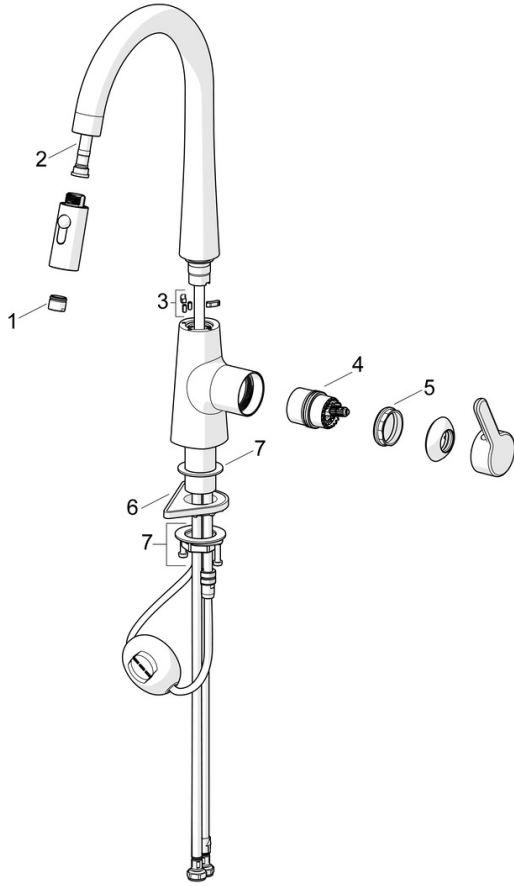

EAN: 4057304020209

static.hansa.com/5136228381

single-lever kitchen mixer, DN 15

- Kitchen
- Single-lever, side operated
- Deck mounted
- Brushed bronze
- Swivel spout, Pull-out model, Swivel range limiting option
- Single operating lever/handle, Hot/Cold symbols
- Limitation option for maximum temperature and flow-rate
- ø 40 mm ceramic cartridge for flow and temperature control
- Flexible inlet pipes
- Soft- and Needle-Spray
- 2 spray functions

Technical data

Flow properties

Flow-rate at 3 bar	9.6 l/min
Pressure loss with flow (0.2 l/s)	3 bar

Technical properties

DN-size (nominal dimension)	DN15
Hot water supply	max. +70°C
Working pressure	0.5-10 bar
Connection size	G3/8
Projection	231 mm
Backflow prevention (EN1717)	EB
Material	Brass

Regulations

EN standard	EN 817
Noise class	I (ISO 3822)

Approvals and Declarations

Declaration of conformity	DoC
EPD	S-P-06396

Sustainability

EPD module A1 (kg CO2 eq.)	16,25
EPD module A2 (kg CO2 eq.)	0,77
EPD module A3 (kg CO2 eq.)	7,15
EPD module A1-A3 (kg CO2 eq.)	24,16
EPD module A4 (kg CO2 eq.)	0,48
EPD module B7 (kg CO2 eq.)	3782,40
EPD module C2 (kg CO2 eq.)	0,04
EPD module C3 (kg CO2 eq.)	0,04
EPD module C4 (kg CO2 eq.)	0,73
EPD module D (kg CO2 eq.)	-13,66

Spare parts

SP51362283CLR

	Name	Code
01	Aerator	59914583
02	Hose, L=1500, G1/2-M14x1	59914690
03	Spout overturning stopper, 60°/0° Discontinued	59914281
04	Cartridge	59914665
05	Tightening nut, M42x1.5, SW 38	59914128
06	Supporting plate	59910008
07	Fixing set	59913371