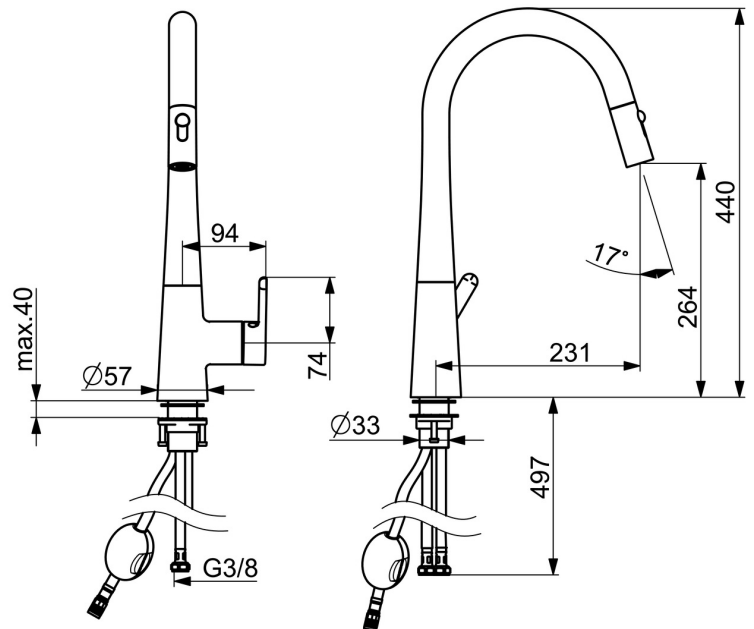

EAN: 4057304020209

static.hansa.com/5136228381

single-lever kitchen mixer, DN 15

- Kitchen
- Single-lever, side operated
- Deck mounted
- Brushed bronze
- Swivel spout, Pull-out model, Swivel range limiting option
- Single operating lever/handle, Hot/Cold symbols
- Limitation option for maximum temperature and flow-rate
- ø 40 mm ceramic cartridge for flow and temperature control
- Flexible inlet pipes
- Soft- and Needle-Spray
- 2 spray functions

Technical data

Flow properties

Flow-rate at 3 bar	9.6 l/min
Pressure loss with flow (0.2 l/s)	3 bar

Technical properties

DN-size (nominal dimension)	DN15
Hot water supply	max. +70°C
Working pressure	0.5-10 bar
Connection size	G3/8
Projection	231 mm
Backflow prevention (EN1717)	EB
Material	Brass

Regulations

EN standard	EN 817
Noise class	I (ISO 3822)

Approvals and Declarations

Declaration of conformity	DoC
EPD	S-P-06396

Sustainability

EPD module A1 (kg CO2 eq.)	16,25
EPD module A2 (kg CO2 eq.)	0,77
EPD module A3 (kg CO2 eq.)	7,15
EPD module A1-A3 (kg CO2 eq.)	24,16
EPD module A4 (kg CO2 eq.)	0,48
EPD module B7 (kg CO2 eq.)	3782,40
EPD module C2 (kg CO2 eq.)	0,04
EPD module C3 (kg CO2 eq.)	0,04
EPD module C4 (kg CO2 eq.)	0,73
EPD module D (kg CO2 eq.)	-13,66

Spare parts

SP51362283CLR

	Name	Code
01	Aerator	59914583
02	Hose, L=1500, G1/2-M14x1	59914690
03	Spout overturning stopper, 60°/0° Discontinued	59914281
04	Cartridge	59914665
05	Tightening nut, M42x1.5, SW 38	59914128
06	Supporting plate	59910008
07	Fixing set	59913371