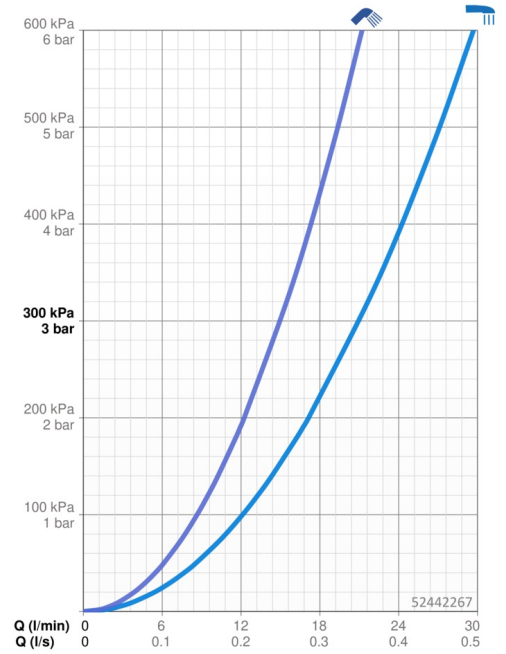

Technical data

Flow properties

Flow-rate at 3 bar **21.0 / 15.0 l/min**

Technical properties

Hot water supply **max. +80°C**
Working pressure **0.5-10 bar**
Connection size **G3/4**
Installation width **150 ± 15 mm**
Projection **154 mm**
Backflow prevention (EN1717) **EB**
Material **Brass**

Regulations

EN standard **EN 817**
Noise class **II (ISO 3822)**

Approvals and Declarations

Declaration of conformity **DoC**
EPD **S-P-06397**

Sustainability

EPD module A1 (kg CO2 eq.) **9,09**
EPD module A2 (kg CO2 eq.) **0,43**
EPD module A3 (kg CO2 eq.) **1,05**
EPD module A1-A3 (kg CO2 eq.) **10,55**
EPD module A4 (kg CO2 eq.) **0,38**
EPD module B7 (kg CO2 eq.) **2637,50**
EPD module C2 (kg CO2 eq.) **0,02**
EPD module C3 (kg CO2 eq.) **0,02**
EPD module C4 (kg CO2 eq.) **0,75**
EPD module D (kg CO2 eq.) **-6,69**