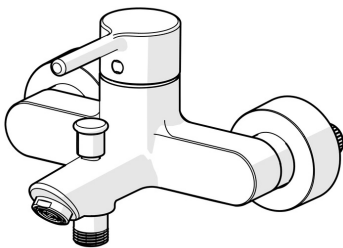

Functional considerations and a dedicated level of detail offer a new user experience.

Elegant designed Rosetta for good installation coverage

High quality

Sleek design

Made in Europe

Shower and bath faucet with maximum comfort

- Bathtub & Shower
- Single-lever
- Wall mounted
- Chrome
- Fixed spout
- Standard aerator
- Single operating lever/handle, Pin shape, Hot/Cold symbols
- Pull operated diverter, Automatic reset
- Limitation option for maximum temperature and flow-rate, Adjustable hot water stop (included, retrofittable)
- ø 40 mm ceramic cartridge for flow and temperature control
- Eccentric coupling(s), Cover plate(s)
- Inner body made of DZR brass
- protected against back-flow in domestic use (according to DIN EN 1717)