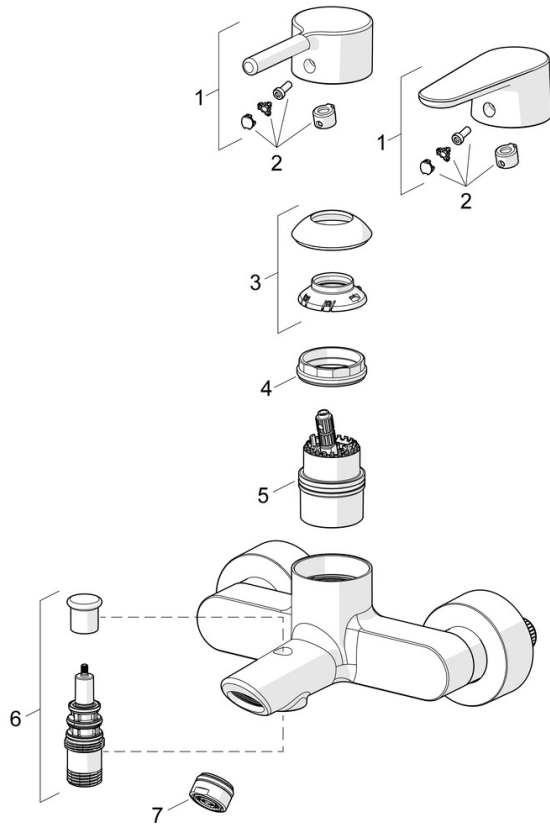

- Bathtub & Shower
- Single-lever
- Wall mounted
- Chrome
- Fixed spout
- Standard aerator
- Single operating lever/handle, Pin shape, Hot/Cold symbols
- Pull operated diverter, Automatic reset
- Limitation option for maximum temperature and flow-rate, Adjustable hot water stop (included, retrofittable)
- ø 40 mm ceramic cartridge for flow and temperature control
- Eccentric coupling(s), Cover plate(s)
- Inner body made of DZR brass
- protected against back-flow in domestic use (according to DIN EN 1717)

### Technical properties

Hot water supply **max. +80°C**  
 Working pressure **0.5-10 bar**  
 Connection size **G3/4**  
 Installation width **150 ± 15 mm**  
 Projection **154 mm**  
 Backflow prevention (EN1717) **EB**  
 Material **Brass**

### SP52442263

	Name	Code
01	Lever	1014994V
01	Lever	1014997V
02	Symbol plug	59914573
03	Covering cap	59914649
04	Tightening nut, M42x1.5, SW 38	59914128
05	Cartridge	59914665
06	Diverter	59912706
07	Aerator, M24x1 D	59911829
N.I.	Non-return valve	59905714