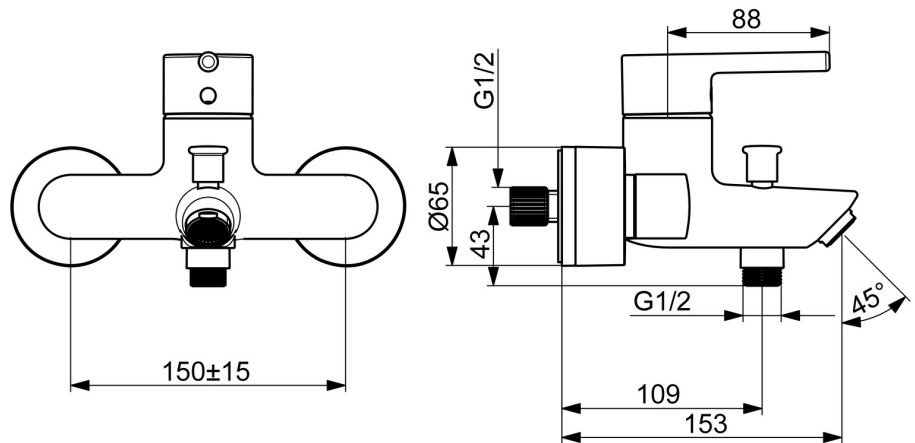

- Bathtub & Shower
- Single-lever
- Wall mounted
- Chrome
- Fixed spout
- Standard aerator
- Single operating lever/handle, Pin shape, Hot/Cold symbols
- Pull operated diverter, Automatic reset
- Limitation option for maximum temperature and flow-rate, Adjustable hot water stop (included, retrofittable)
- ø 40 mm ceramic cartridge for flow and temperature control
- Eccentric coupling(s), Cover plate(s)
- Inner body made of DZR brass
- protected against back-flow in domestic use (according to DIN EN 1717)

### Technical properties

Hot water supply **max. +80°C**  
 Working pressure **0.5-10 bar**  
 Connection size **G3/4**  
 Installation width **150 ± 15 mm**  
 Projection **154 mm**  
 Backflow prevention (EN1717) **EB**  
 Material **Brass**