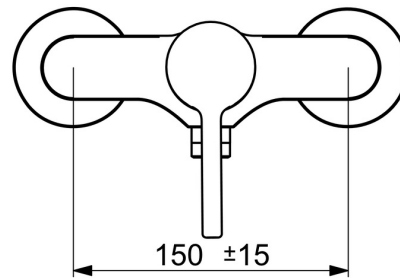

Functional considerations and a dedicated level of detail offer a new user experience.

Elegant designed Rosetta for good installation coverage

High quality

Sleek design

Made in Europe

Shower faucet with maximum comfort

- Shower solutions
- Single-lever
- Wall mounted
- Chrome
- Single operating lever/handle, Pin shape, Hot/Cold symbols
- Limitation option for maximum temperature and flow-rate, Adjustable hot water stop (included, retrofittable)
- \varnothing 40 mm ceramic cartridge for flow and temperature control, Non-return valve(s)
- Eccentric coupling(s), Cover plate(s)
- Inner body made of DZR brass
- protected against back-flow in domestic use (according to DIN EN 1717)

Technical data

Flow properties

Flow-rate at 3 bar **15.6 l/min**

Technical properties

Hot water supply **max. +80°C**
 Working pressure **0.5-10 bar**
 Connection size **G3/4**
 Installation width **150 ± 15 mm**
 Backflow prevention (EN1717) **EB**
 Material **Brass**

Spare parts

SP52450163

	Name	Code
01	Lever	1014994V
01	Lever	1014997V
02	Symbol plug	59914573
03	Covering cap	59914649
04	Tightening nut, M42x1.5, SW 38	59914128
05	Cartridge	59914665
06	Non-return valve	59905714