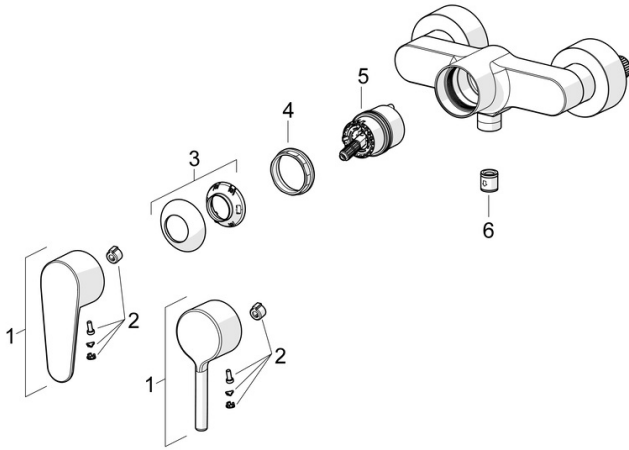

- Shower solutions
- Single-lever
- Wall mounted
- Chrome
- Single operating lever/handle, Pin shape, Hot/Cold symbols
- Limitation option for maximum temperature and flow-rate, Adjustable hot water stop (included, retrofittable)
- \varnothing 40 mm ceramic cartridge for flow and temperature control, Non-return valve(s)
- Eccentric coupling(s), Cover plate(s)
- Inner body made of DZR brass
- protected against back-flow in domestic use (according to DIN EN 1717)

Technical data

Flow properties

Flow-rate at 3 bar **15.6 l/min**

Technical properties

Hot water supply **max. +80°C**
 Working pressure **0.5-10 bar**
 Connection size **G3/4**
 Installation width **150 ± 15 mm**
 Backflow prevention (EN1717) **EB**
 Material **Brass**

Spare parts

SP52450163

	Name	Code
01	Lever	1014994V
01	Lever	1014997V
02	Symbol plug	59914573
03	Covering cap	59914649
04	Tightening nut, M42x1.5, SW 38	59914128
05	Cartridge	59914665
06	Non-return valve	59905714