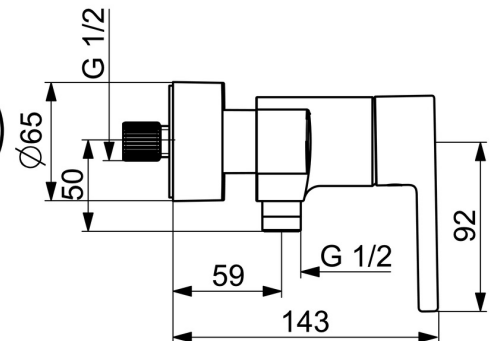

- Shower solutions
- Single-lever
- Wall mounted
- Chrome
- Single operating lever/handle, Pin shape, Hot/Cold symbols
- Limitation option for maximum temperature and flow-rate, Adjustable hot water stop (included, retrofittable)
- \varnothing 40 mm ceramic cartridge for flow and temperature control, Non-return valve(s)
- Eccentric coupling(s), Cover plate(s)
- Inner body made of DZR brass
- protected against back-flow in domestic use (according to DIN EN 1717)

Technical data

Flow properties

Flow-rate at 3 bar **15.6 l/min**

Technical properties

Hot water supply **max. +80°C**
 Working pressure **0.5-10 bar**
 Connection size **G3/4**
 Installation width **150 ± 15 mm**
 Backflow prevention (EN1717) **EB**
 Material **Brass**

Spare parts

SP52450163

	Name	Code
01	Lever	1014994V
01	Lever	1014997V
02	Symbol plug	59914573
03	Covering cap	59914649
04	Tightening nut, M42x1.5, SW 38	59914128
05	Cartridge	59914665
06	Non-return valve	59905714