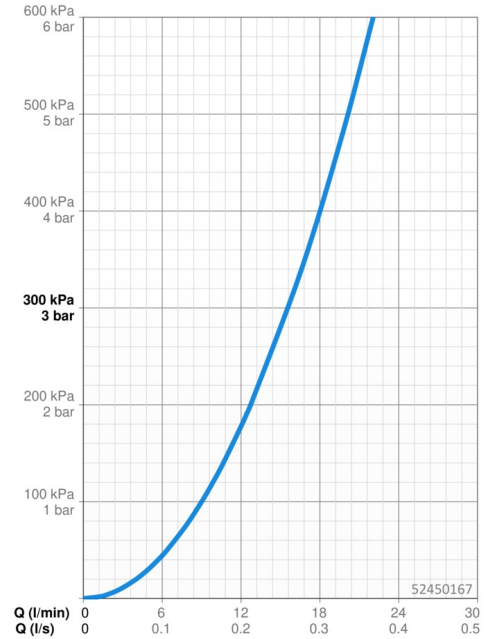

- Shower solutions
- Single-lever
- Wall mounted
- Chrome
- Single operating lever/handle, Pin shape, Hot/Cold symbols
- Limitation option for maximum temperature and flow-rate, Adjustable hot water stop (included, retrofittable)
- \varnothing 40 mm ceramic cartridge for flow and temperature control, Non-return valve(s)
- Eccentric coupling(s), Cover plate(s)
- Inner body made of DZR brass
- protected against back-flow in domestic use (according to DIN EN 1717)

Technical data

Flow properties

Flow-rate at 3 bar **15.6 l/min**

Technical properties

Hot water supply **max. +80°C**
 Working pressure **0.5-10 bar**
 Connection size **G3/4**
 Installation width **150 ± 15 mm**
 Backflow prevention (EN1717) **EB**
 Material **Brass**

Regulations

EN standard **EN 817**
 Noise class **I (ISO 3822)**

Approvals and Declarations

Declaration of conformity **DoC**
 EPD **S-P-06397**

Sustainability

EPD module A1 (kg CO2 eq.) **8,56**
 EPD module A2 (kg CO2 eq.) **0,40**
 EPD module A3 (kg CO2 eq.) **0,99**
 EPD module A1-A3 (kg CO2 eq.) **9,93**
 EPD module A4 (kg CO2 eq.) **0,35**
 EPD module B7 (kg CO2 eq.) **2742,99**
 EPD module C2 (kg CO2 eq.) **0,02**
 EPD module C3 (kg CO2 eq.) **0,02**
 EPD module C4 (kg CO2 eq.) **0,71**
 EPD module D (kg CO2 eq.) **-6,30**