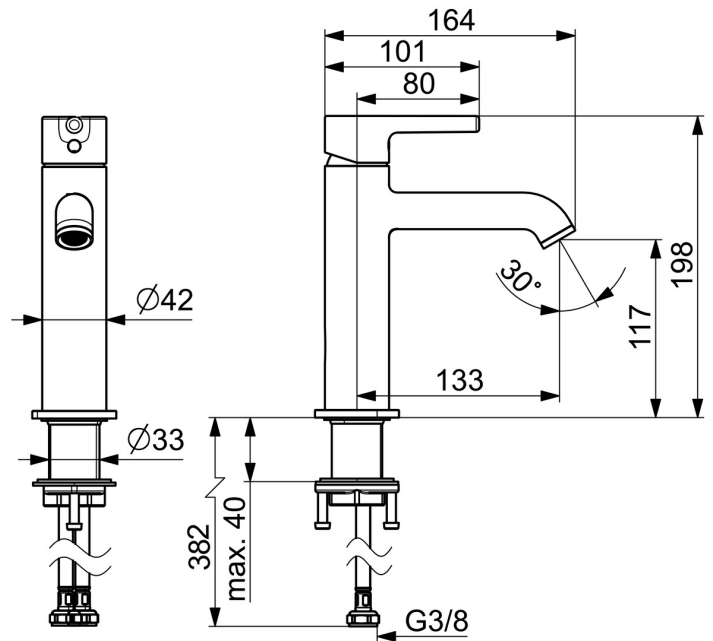

High quality  
 Sleek design  
 Anti-limescale rubber aerator for easy cleaning  
 Made in Europe

Perfect fit for any bathroom

- Washbasin
- Single-lever
- Deck mounted
- Chrome
- Fixed spout
- Standard aerator, PCA® - constant flow rate regardless of pressure variations
- Single operating lever/handle, Pin shape, Hot/Cold symbols
- Limitation option for maximum temperature and flow-rate
- ø 30 mm ceramic cartridge for flow and temperature control
- Flexible inlet pipes
- Inner body made of DZR brass
- Without pop-up waste

### Technical properties

Hot water supply **max. +70°C**  
 Working pressure **0.5-10 bar**  
 Connection size **G3/8**  
 Projection **133 mm**  
 Backflow prevention (EN1717) **AA**  
 Material **Brass**

### SP54372207

	Name	Code
01	Lever	1014999V
02	Symbol plug	1012105V
03	Covering cap	1012132V
04	Tightening nut, M34x1.5	1012133V
05	Cartridge, 3.0	1014428V
06	Aerator and key, PCA 5.7 l/min	1012273V
07	Fixing set	59913479