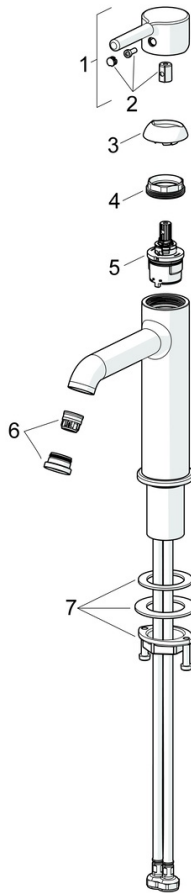

Spare parts

SP54372207

	Name	Code
01	Lever	1014999V
02	Symbol plug	1012105V
03	Covering cap	1012132V
04	Tightening nut, M34x1.5	1012133V
05	Cartridge, 3.0	1014428V
06	Aerator and key, PCA 5.7 l/min	1012273V
07	Fixing set	59913479