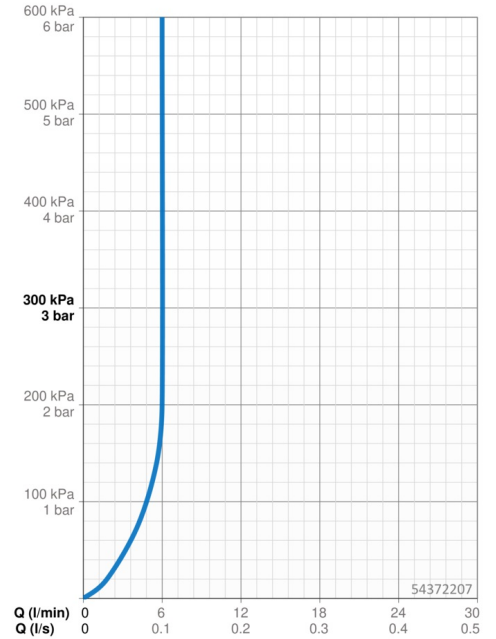

Technical data

Flow properties

Flow-rate at 3 bar (with flow controller) **6.0 l/min**

Technical properties

Hot water supply **max. +70°C**
Working pressure **0.5-10 bar**
Connection size **G3/8**
Projection **133 mm**
Backflow prevention (EN1717) **AA**
Material **Brass**

Regulations

EN standard **EN 817**
Noise class **I (ISO 3822)**

Approvals and Declarations

Declaration of conformity **DoC**
EPD **S-P-06391**

Sustainability

EPD module A1 (kg CO2 eq.) **6,51**
EPD module A2 (kg CO2 eq.) **0,31**
EPD module A3 (kg CO2 eq.) **0,62**
EPD module A1-A3 (kg CO2 eq.) **7,44**
EPD module A4 (kg CO2 eq.) **0,21**
EPD module B7 (kg CO2 eq.) **1854,00**
EPD module C2 (kg CO2 eq.) **0,01**
EPD module C3 (kg CO2 eq.) **0,02**
EPD module C4 (kg CO2 eq.) **0,06**
EPD module D (kg CO2 eq.) **-5,29**