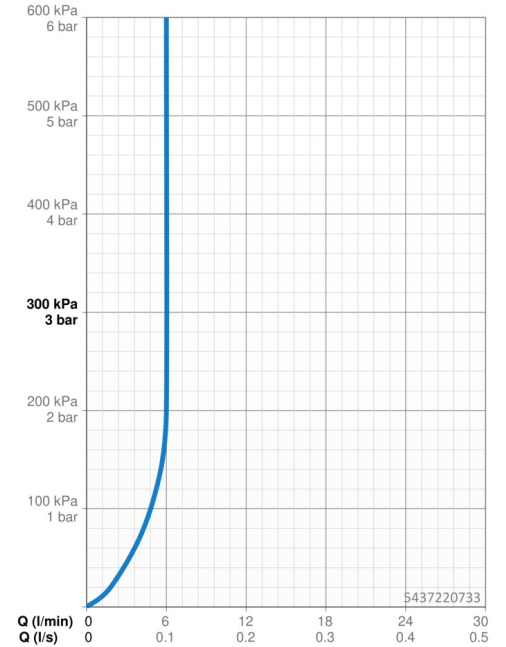

Technical data

Flow properties

Flow-rate at 3 bar (with flow controller) **6.0 l/min**

Technical properties

Hot water supply **max. +70°C**
Working pressure **0.5-10 bar**
Connection size **G3/8**
Projection **133 mm**
Backflow prevention (EN1717) **AA**
Material **Brass**

Regulations

EN standard **EN 817**
Noise class **I (ISO 3822)**

Approvals and Declarations

Declaration of conformity **DoC**
EPD **S-P-06391**

Sustainability

EPD module A1 (kg CO2 eq.) **6,46**
EPD module A2 (kg CO2 eq.) **0,31**
EPD module A3 (kg CO2 eq.) **0,61**
EPD module A1-A3 (kg CO2 eq.) **7,39**
EPD module A4 (kg CO2 eq.) **0,20**
EPD module B7 (kg CO2 eq.) **1854,00**
EPD module C2 (kg CO2 eq.) **0,01**
EPD module C3 (kg CO2 eq.) **0,02**
EPD module C4 (kg CO2 eq.) **0,06**
EPD module D (kg CO2 eq.) **-5,25**