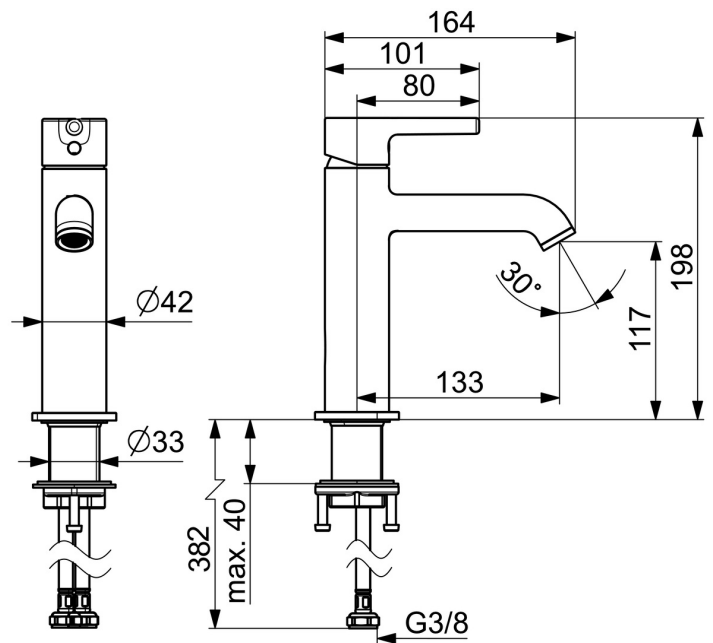

High quality  
 Sleek design  
 Anti-limescale rubber aerator for easy cleaning  
 Made in Europe

Perfect fit for any bathroom

- Washbasin
- Single-lever
- Deck mounted
- Matt black
- Fixed spout
- Standard aerator, PCA® - constant flow rate regardless of pressure variations
- Single operating lever/handle, Pin shape, Hot/Cold symbols
- Limitation option for maximum temperature and flow-rate
- ø 30 mm ceramic cartridge for flow and temperature control
- Flexible inlet pipes
- Inner body made of DZR brass
- Without pop-up waste

### Technical properties

Hot water supply **max. +70°C**  
 Working pressure **0.5-10 bar**  
 Connection size **G3/8**  
 Projection **133 mm**  
 Backflow prevention (EN1717) **AA**  
 Material **Brass**

### SP5437220733

	Name	Code
01	Lever Matt black	1014999V-33
02	Tightening nut, M34x1.5	1012133V
03	Cartridge, 3.0	1014428V
04	Aerator and key, PCA 1.5 gpm Matt black	1012273V-33
05	Fixing set	59913479