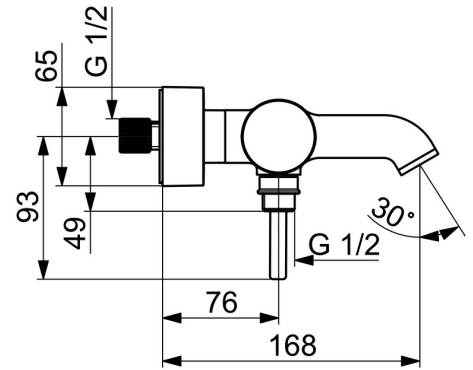

Elegant designed Rosetta for good installation coverage

High quality

Sleek design

Made in Europe

Shower and bath faucet - Perfect fit for any bathroom

- Bathtub & Shower
- Single-lever, side operated
- Wall mounted
- Matt black
- Fixed spout
- Standard aerator
- Single operating lever/handle, Pin shape, Hot/Cold symbols
- Pull operated diverter, Automatic reset
- Limitation option for maximum temperature and flow-rate, Adjustable hot water stop (included, retrofittable)
- ø 40 mm ceramic cartridge for flow and temperature control
- Eccentric coupling(s), Cover plate(s)
- Inner body made of DZR brass
- protected against back-flow in domestic use (according to DIN EN 1717)

Technical data

Flow properties

Flow-rate at 3 bar **21.0 / 15.0 l/min**

Technical properties

Hot water supply **max. +80°C**
 Working pressure **0.5-10 bar**
 Connection size **G3/4**
 Installation width **150 ± 15 mm**
 Projection **168 mm**
 Backflow prevention (EN1717) **EB**
 Material **Brass**

Spare parts

SP5444220733

	Name	Code
01	Aerator and key, STD B Laminar Matt black	1014220V-33
02	Diverter	59914663
03	Non-return valve	59905714
04	Cartridge	59914665
05	Tightening nut, M42x1.5, SW 38	59914128
06	Lever Matt black	1014994V-33