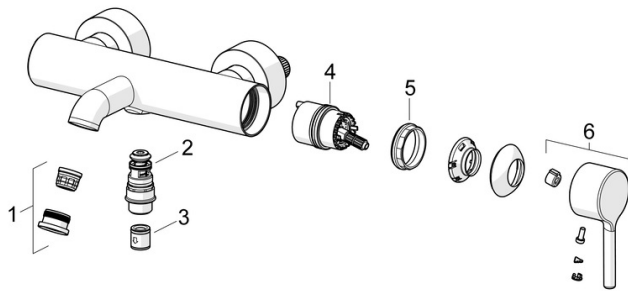

Elegant designed Rosetta for good installation coverage

High quality

Sleek design

Made in Europe

Shower and bath faucet - Perfect fit for any bathroom

- Bathtub & Shower
- Single-lever, side operated
- Wall mounted
- Matt black
- Fixed spout
- Standard aerator
- Single operating lever/handle, Pin shape, Hot/Cold symbols
- Pull operated diverter, Automatic reset
- Limitation option for maximum temperature and flow-rate, Adjustable hot water stop (included, retrofittable)
- ø 40 mm ceramic cartridge for flow and temperature control
- Eccentric coupling(s), Cover plate(s)
- Inner body made of DZR brass
- protected against back-flow in domestic use (according to DIN EN 1717)

Technical data

Flow properties

Flow-rate at 3 bar **21.0 / 15.0 l/min**

Technical properties

Hot water supply **max. +80°C**
 Working pressure **0.5-10 bar**
 Connection size **G3/4**
 Installation width **150 ± 15 mm**
 Projection **168 mm**
 Backflow prevention (EN1717) **EB**
 Material **Brass**

Spare parts

SP5444220733

	Name	Code
01	Aerator and key, STD B Laminar Matt black	1014220V-33
02	Diverter	59914663
03	Non-return valve	59905714
04	Cartridge	59914665
05	Tightening nut, M42x1.5, SW 38	59914128
06	Lever Matt black	1014994V-33