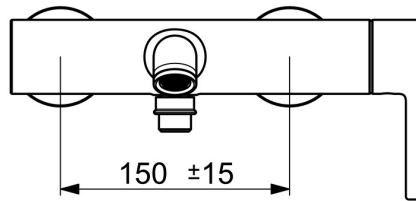

Elegant designed Rosetta for good installation coverage

High quality

Sleek design

Made in Europe

Shower and bath faucet - Perfect fit for any bathroom

- Bathtub & Shower
- Single-lever, side operated
- Wall mounted
- Matt black
- Fixed spout
- Standard aerator
- Single operating lever/handle, Pin shape, Hot/Cold symbols
- Pull operated diverter, Automatic reset
- Limitation option for maximum temperature and flow-rate, Adjustable hot water stop (included, retrofittable)
- ø 40 mm ceramic cartridge for flow and temperature control
- Eccentric coupling(s), Cover plate(s)
- Inner body made of DZR brass
- protected against back-flow in domestic use (according to DIN EN 1717)

Technical data

Flow properties

Flow-rate at 3 bar **21.0 / 15.0 l/min**

Technical properties

Hot water supply **max. +80°C**
 Working pressure **0.5-10 bar**
 Connection size **G3/4**
 Installation width **150 ± 15 mm**
 Projection **168 mm**
 Backflow prevention (EN1717) **EB**
 Material **Brass**