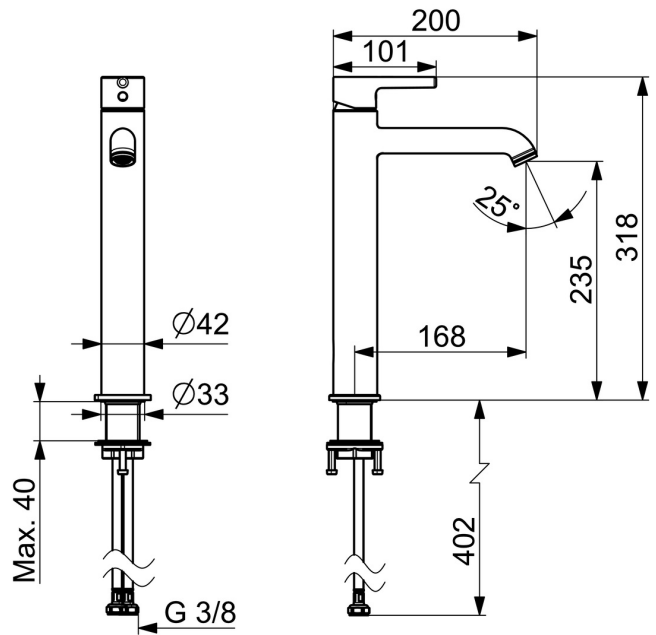

High quality  
 Sleek design  
 Anti-limescale rubber aerator for easy cleaning  
 Designed to compliment any bowl sink  
 Made in Europe

Perfect fit for any bathroom

- Washbasin
- Single-lever
- Deck mounted
- Chrome
- Fixed spout
- Standard aerator, PCA® - constant flow rate regardless of pressure variations
- Single operating lever/handle, Pin shape, Hot/Cold symbols
- Limitation option for maximum temperature and flow-rate, Adjustable hot water stop (included, retrofittable)
- ø 30 mm ceramic cartridge for flow and temperature control
- Flexible inlet pipes
- Inner body made of DZR brass
- Without pop-up waste

### Technical properties

Hot water supply **max. +70°C**  
 Working pressure **0.5-10 bar**  
 Connection size **G3/8**  
 Projection **168 mm**  
 Backflow prevention (EN1717) **AA**  
 Material **Brass**

### SP54372207

	Name	Code
01	Lever	1014999V
02	Symbol plug	1012105V
03	Covering cap	1012132V
04	Tightening nut, M34x1.5	1012133V
05	Cartridge, 3.0	1014428V
06	Aerator and key, PCA 5.7 l/min	1012273V
07	Fixing set	59913479