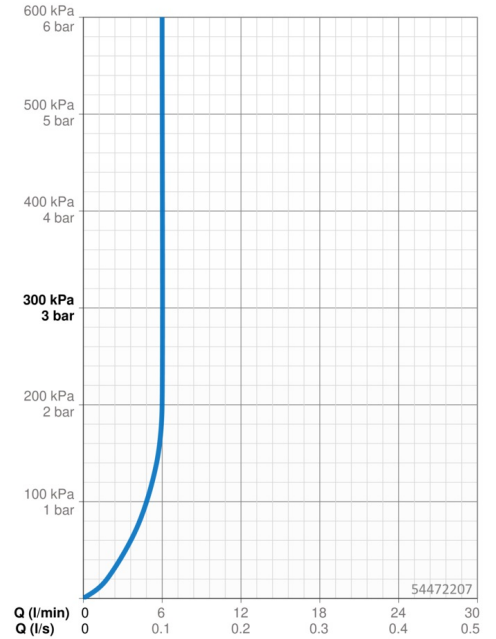

Technical data

Flow properties

Flow-rate at 3 bar (with flow controller) **6.0 l/min**

Technical properties

Hot water supply **max. +70°C**
Working pressure **0.5-10 bar**
Connection size **G3/8**
Projection **168 mm**
Backflow prevention (EN1717) **AA**
Material **Brass**

Regulations

EN standard **EN 817**
Noise class **I (ISO 3822)**

Approvals and Declarations

Declaration of conformity **DoC**
EPD **S-P-06391**

Sustainability

EPD module A1 (kg CO2 eq.) **9,86**
EPD module A2 (kg CO2 eq.) **0,47**
EPD module A3 (kg CO2 eq.) **0,93**
EPD module A1-A3 (kg CO2 eq.) **11,27**
EPD module A4 (kg CO2 eq.) **0,31**
EPD module B7 (kg CO2 eq.) **1854,00**
EPD module C2 (kg CO2 eq.) **0,02**
EPD module C3 (kg CO2 eq.) **0,02**
EPD module C4 (kg CO2 eq.) **0,08**
EPD module D (kg CO2 eq.) **-8,01**