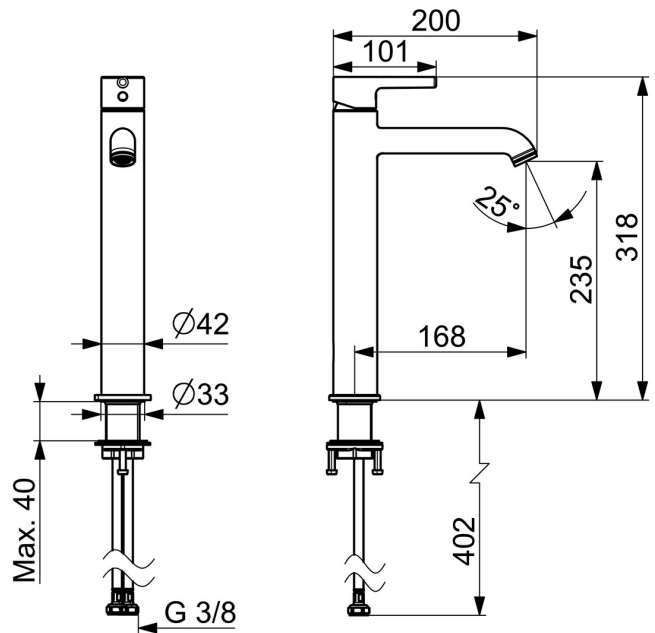

EAN: 4057304020049

static.hansa.com/5447220733

When great design becomes an attraction of its own, you know it will make a difference in your life. Besides bringing beauty to life, this new classic is also designed to bring any modern bathroom to the next level. Slender design and graceful shapes make this faucet the highlight of any space.

High quality
Sleek design
Anti-limescale rubber aerator for easy cleaning
Designed to compliment any bowl sink
Made in Europe

Perfect fit for any bathroom

- Washbasin
- Single-lever
- Deck mounted
- Matt black
- Fixed spout
- Standard aerator, PCA® - constant flow rate regardless of pressure variations
- Single operating lever/handle, Pin shape, Hot/Cold symbols
- Limitation option for maximum temperature and flow-rate, Adjustable hot water stop (included, retrofittable)
- ø 30 mm ceramic cartridge for flow and temperature control
- Flexible inlet pipes
- Inner body made of DZR brass
- Without pop-up waste

Technical data

Flow properties

Flow-rate at 3 bar (with flow controller) **6.0 l/min**

Technical properties

Hot water supply **max. +70°C**
 Working pressure **0.5-10 bar**
 Connection size **G3/8**
 Projection **168 mm**
 Backflow prevention (EN1717) **AA**
 Material **Brass**

Spare parts

SP5437220733

	Name	Code
01	Lever Matt black	1014999V-33
02	Tightening nut, M34x1.5	1012133V
03	Cartridge, 3.0	1014428V
04	Aerator and key, PCA 1.5 gpm Matt black	1012273V-33
05	Fixing set	59913479