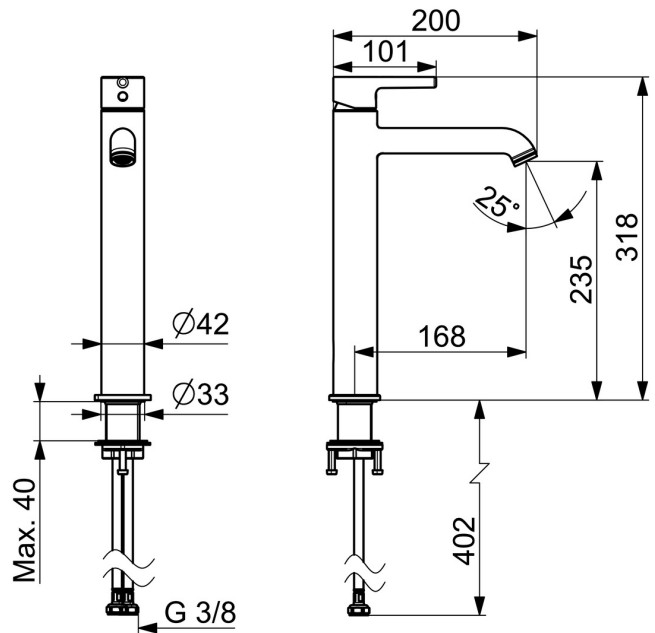

EAN: 6414150103650

static.hansa.com/5447220780

When great design becomes an attraction of its own, you know it will make a difference in your life. Besides bringing beauty to life, this new classic is also designed to bring any modern bathroom to the next level. Slender design and graceful shapes make this faucet the highlight of any space.

High quality
Sleek design
Anti-limescale rubber aerator for easy cleaning
Designed to compliment any bowl sink
Made in Europe

Perfect fit for any bathroom

- Washbasin
- Single-lever
- Deck mounted
- Brushed steel
- Fixed spout
- Standard aerator, PCA® - constant flow rate regardless of pressure variations
- Single operating lever/handle, Pin shape, Hot/Cold symbols
- Limitation option for maximum temperature and flow-rate, Adjustable hot water stop (included, retrofittable)
- ø 30 mm ceramic cartridge for flow and temperature control
- Flexible inlet pipes
- Inner body made of DZR brass
- Without pop-up waste

Technical data

Flow properties

Flow-rate at 3 bar (with flow controller) **6.0 l/min**

Technical properties

Hot water supply **max. +70°C**
 Working pressure **0.5-10 bar**
 Connection size **G3/8**
 Projection **168 mm**
 Backflow prevention (EN1717) **AA**
 Material **Brass**

Regulations

EN standard **EN 817**
 Noise class **I (ISO 3822)**

Approvals and Declarations

Declaration of conformity **DoC**

Spare parts

SP54372207CLR

	Name	Code
01	Tightening nut, M34x1.5	1012133V
02	Cartridge, 3.0	1014428V
03	Fixing set	59913479