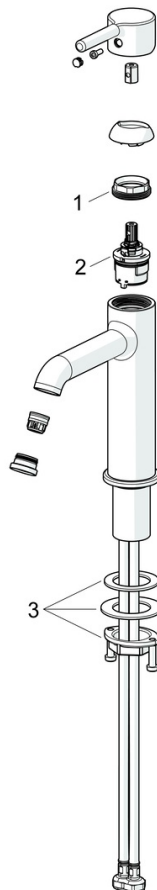

EAN: 6414150103650

static.hansa.com/5447220780

When great design becomes an attraction of its own, you know it will make a difference in your life. Besides bringing beauty to life, this new classic is also designed to bring any modern bathroom to the next level. Slender design and graceful shapes make this faucet the highlight of any space.

High quality
Sleek design
Anti-limescale rubber aerator for easy cleaning
Designed to compliment any bowl sink
Made in Europe

Perfect fit for any bathroom

- Washbasin
- Single-lever
- Deck mounted
- Brushed steel
- Fixed spout
- Standard aerator, PCA® - constant flow rate regardless of pressure variations
- Single operating lever/handle, Pin shape, Hot/Cold symbols
- Limitation option for maximum temperature and flow-rate, Adjustable hot water stop (included, retrofittable)
- ø 30 mm ceramic cartridge for flow and temperature control
- Flexible inlet pipes
- Inner body made of DZR brass
- Without pop-up waste

Technical data

Flow properties

Flow-rate at 3 bar (with flow controller) **6.0 l/min**

Technical properties

Hot water supply **max. +70°C**
 Working pressure **0.5-10 bar**
 Connection size **G3/8**
 Projection **168 mm**
 Backflow prevention (EN1717) **AA**
 Material **Brass**

Regulations

EN standard **EN 817**
 Noise class **I (ISO 3822)**

Approvals and Declarations

Declaration of conformity **DoC**

Spare parts

SP54372207CLR

	Name	Code
01	Tightening nut, M34x1.5	1012133V
02	Cartridge, 3.0	1014428V
03	Fixing set	59913479