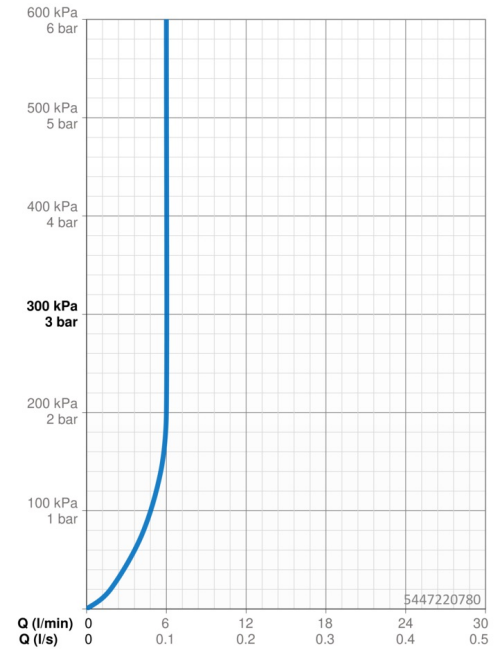

Technical data

Flow properties

Flow-rate at 3 bar (with flow controller) **6.0 l/min**

Technical properties

Hot water supply **max. +70°C**
Working pressure **0.5-10 bar**
Connection size **G3/8**
Projection **168 mm**
Backflow prevention (EN1717) **AA**
Material **Brass**

Regulations

EN standard **EN 817**
Noise class **I (ISO 3822)**

Approvals and Declarations

Declaration of conformity **DoC**