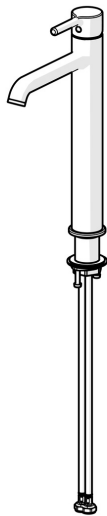

EAN: 6414150103650

static.hansa.com/5447220780

When great design becomes an attraction of its own, you know it will make a difference in your life. Besides bringing beauty to life, this new classic is also designed to bring any modern bathroom to the next level. Slender design and graceful shapes make this faucet the highlight of any space.

High quality
Sleek design
Anti-limescale rubber aerator for easy cleaning
Designed to compliment any bowl sink
Made in Europe

Perfect fit for any bathroom

- Washbasin
- Single-lever
- Deck mounted
- Brushed steel
- Fixed spout
- Standard aerator, PCA® - constant flow rate regardless of pressure variations
- Single operating lever/handle, Pin shape, Hot/Cold symbols
- Limitation option for maximum temperature and flow-rate, Adjustable hot water stop (included, retrofittable)
- ø 30 mm ceramic cartridge for flow and temperature control
- Flexible inlet pipes
- Inner body made of DZR brass
- Without pop-up waste

Technical data

Flow properties

Flow-rate at 3 bar (with flow controller) **6.0 l/min**

Technical properties

Hot water supply **max. +70°C**
 Working pressure **0.5-10 bar**
 Connection size **G3/8**
 Projection **168 mm**
 Backflow prevention (EN1717) **AA**
 Material **Brass**