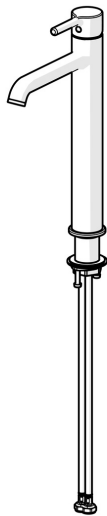

EAN: 4057304020445

static.hansa.com/5447220781

When great design becomes an attraction of its own, you know it will make a difference in your life. Besides bringing beauty to life, this new classic is also designed to bring any modern bathroom to the next level. Slender design and graceful shapes make this faucet the highlight of any space.

High quality
Sleek design
Anti-limescale rubber aerator for easy cleaning
Designed to compliment any bowl sink
Made in Europe

Perfect fit for any bathroom

- Washbasin
- Single-lever
- Deck mounted
- Brushed bronze
- Fixed spout
- Standard aerator, PCA® - constant flow rate regardless of pressure variations
- Single operating lever/handle, Pin shape, Hot/Cold symbols
- Limitation option for maximum temperature and flow-rate, Adjustable hot water stop (included, retrofittable)
- ø 30 mm ceramic cartridge for flow and temperature control
- Flexible inlet pipes
- Inner body made of DZR brass
- Without pop-up waste

Technical data

Flow properties

Flow-rate at 3 bar (with flow controller) **6.0 l/min**

Technical properties

Hot water supply **max. +70°C**
 Working pressure **0.5-10 bar**
 Connection size **G3/8**
 Projection **168 mm**
 Backflow prevention (EN1717) **AA**
 Material **Brass**