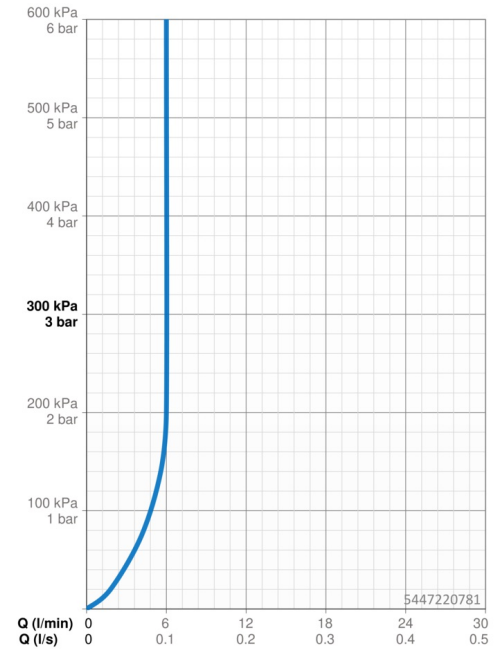

Technical data

Flow properties

Flow-rate at 3 bar (with flow controller) **6.0 l/min**

Technical properties

Hot water supply **max. +70°C**
Working pressure **0.5-10 bar**
Connection size **G3/8**
Projection **168 mm**
Backflow prevention (EN1717) **AA**
Material **Brass**

Regulations

EN standard **EN 817**
Noise class **I (ISO 3822)**

Approvals and Declarations

Declaration of conformity **DoC**