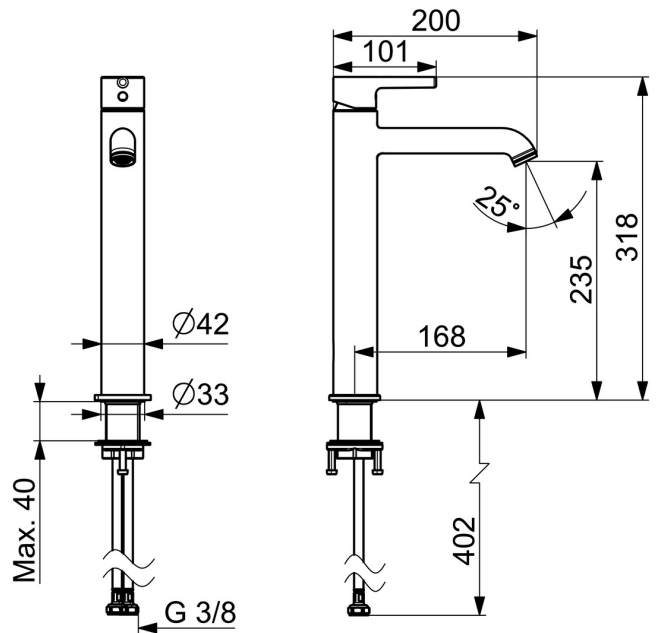

EAN: 4057304020445

static.hansa.com/5447220781

When great design becomes an attraction of its own, you know it will make a difference in your life. Besides bringing beauty to life, this new classic is also designed to bring any modern bathroom to the next level. Slender design and graceful shapes make this faucet the highlight of any space.

High quality
Sleek design
Anti-limescale rubber aerator for easy cleaning
Designed to compliment any bowl sink
Made in Europe

Perfect fit for any bathroom

- Washbasin
- Single-lever
- Deck mounted
- Brushed bronze
- Fixed spout
- Standard aerator, PCA® - constant flow rate regardless of pressure variations
- Single operating lever/handle, Pin shape, Hot/Cold symbols
- Limitation option for maximum temperature and flow-rate, Adjustable hot water stop (included, retrofittable)
- ø 30 mm ceramic cartridge for flow and temperature control
- Flexible inlet pipes
- Inner body made of DZR brass
- Without pop-up waste

Technical data

Flow properties

Flow-rate at 3 bar (with flow controller) **6.0 l/min**

Technical properties

Hot water supply **max. +70°C**
 Working pressure **0.5-10 bar**
 Connection size **G3/8**
 Projection **168 mm**
 Backflow prevention (EN1717) **AA**
 Material **Brass**

Regulations

EN standard **EN 817**
 Noise class **I (ISO 3822)**

Approvals and Declarations

Declaration of conformity **DoC**

Spare parts

SP54372207CLR

	Name	Code
01	Tightening nut, M34x1.5	1012133V
02	Cartridge, 3.0	1014428V
03	Fixing set	59913479