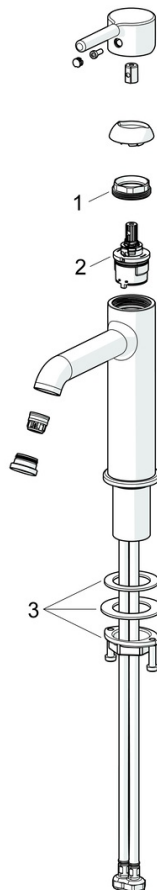

EAN: 4057304020445

static.hansa.com/5447220781

When great design becomes an attraction of its own, you know it will make a difference in your life. Besides bringing beauty to life, this new classic is also designed to bring any modern bathroom to the next level. Slender design and graceful shapes make this faucet the highlight of any space.

High quality
Sleek design
Anti-limescale rubber aerator for easy cleaning
Designed to compliment any bowl sink
Made in Europe

Perfect fit for any bathroom

- Washbasin
- Single-lever
- Deck mounted
- Brushed bronze
- Fixed spout
- Standard aerator, PCA® - constant flow rate regardless of pressure variations
- Single operating lever/handle, Pin shape, Hot/Cold symbols
- Limitation option for maximum temperature and flow-rate, Adjustable hot water stop (included, retrofittable)
- ø 30 mm ceramic cartridge for flow and temperature control
- Flexible inlet pipes
- Inner body made of DZR brass
- Without pop-up waste

Technical data

Flow properties

Flow-rate at 3 bar (with flow controller) **6.0 l/min**

Technical properties

Hot water supply **max. +70°C**
 Working pressure **0.5-10 bar**
 Connection size **G3/8**
 Projection **168 mm**
 Backflow prevention (EN1717) **AA**
 Material **Brass**

Regulations

EN standard **EN 817**
 Noise class **I (ISO 3822)**

Approvals and Declarations

Declaration of conformity **DoC**

Spare parts

SP54372207CLR

	Name	Code
01	Tightening nut, M34x1.5	1012133V
02	Cartridge, 3.0	1014428V
03	Fixing set	59913479