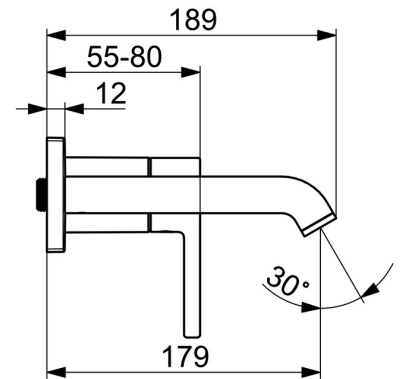

Functional considerations and a dedicated level of detail offer a new user experience.

Elegant and clean designed

High quality

Sleek design

Made in Europe

Washbasin faucet with maximum comfort

- Washbasin
- Trim Kit, Single-lever
- Concealed wall mounting
- Matt black
- Fixed spout
- PCA® - constant flow rate regardless of pressure variations
- Single operating lever/handle, Pin shape, Hot/Cold symbols
- Limitation option for maximum temperature and flow-rate, Adjustable hot water stop (included, retrofittable)
- Inner body made of DZR brass
- Rosette plate frame, Square rosette

Technical data

Flow properties

Flow-rate at 3 bar	6.0 l/min
Flow-rate at 3 bar (with flow controller)	6.0 l/min

Technical properties

Hot water supply	max. +80°C
Working pressure	0.5-10 bar
Connection size	G1/2
Projection	179 mm
Backflow prevention (EN1717)	AA
Material	Brass

Regulations

EN standard	EN 817
-------------	---------------

Approvals and Declarations

Declaration of conformity	DoC
EPD	S-P-06391

Sustainability

EPD module A1 (kg CO2 eq.)	5,34
EPD module A2 (kg CO2 eq.)	0,26
EPD module A3 (kg CO2 eq.)	0,50
EPD module A1-A3 (kg CO2 eq.)	6,10
EPD module A4 (kg CO2 eq.)	0,17
EPD module B7 (kg CO2 eq.)	1854,00
EPD module C2 (kg CO2 eq.)	0,01
EPD module C3 (kg CO2 eq.)	0,01
EPD module C4 (kg CO2 eq.)	0,05
EPD module D (kg CO2 eq.)	-4,34