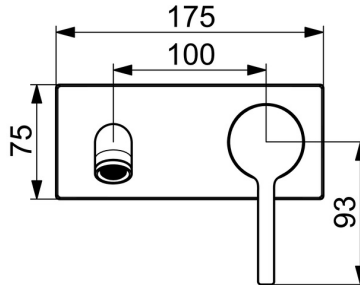

Functional considerations and a dedicated level of detail offer a new user experience.

Elegant and clean designed

High quality

Sleek design

Made in Europe

Washbasin faucet with maximum comfort

- Washbasin
- Trim Kit, Single-lever
- Concealed wall mounting
- Matt black
- Fixed spout
- PCA® - constant flow rate regardless of pressure variations
- Single operating lever/handle, Pin shape, Hot/Cold symbols
- Limitation option for maximum temperature and flow-rate, Adjustable hot water stop (included, retrofittable)
- Inner body made of DZR brass
- Rosette plate frame, Square rosette

Technical data

Flow properties

Flow-rate at 3 bar	6.0 l/min
Flow-rate at 3 bar (with flow controller)	6.0 l/min

Technical properties

Hot water supply	max. +80°C
Working pressure	0.5-10 bar
Connection size	G1/2
Projection	179 mm
Backflow prevention (EN1717)	AA
Material	Brass

Spare parts

SP5480210733

	Name	Code
01	Aerator and key, PCA 1.5 gpm Matt black	1012273V-33
02	Lever Matt black	1014994V-33