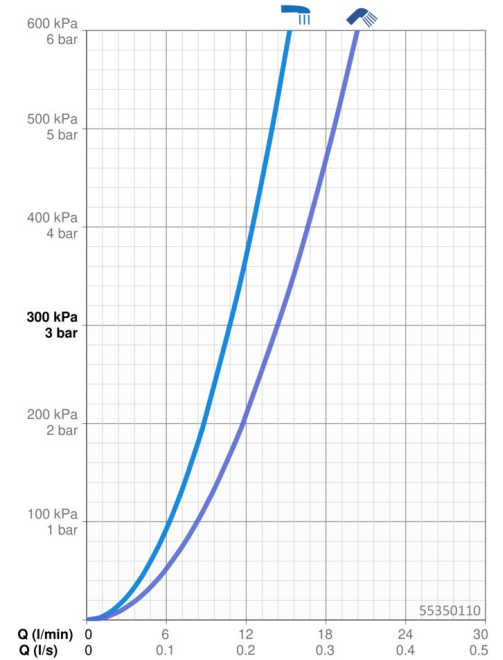

Technical data

Flow properties

Flow-rate at 3 bar **10.8 / 14.4 l/min**

Technical properties

DN-size (nominal dimension) **DN15**
Hot water supply **max. +65°C**
Working pressure **1-10 bar**
Connection size **G1/2**
Installation width **150 ± 15 mm**
Backflow prevention (EN1717) **EB**
Material **Brass**

Regulations

EN standard **EN 1111, EN 1112, EN 1113**
Noise class **I (ISO 3822)**

Approvals and Declarations

ABP **PA-IX 10077/IIBO**
Declaration of conformity **DoC**