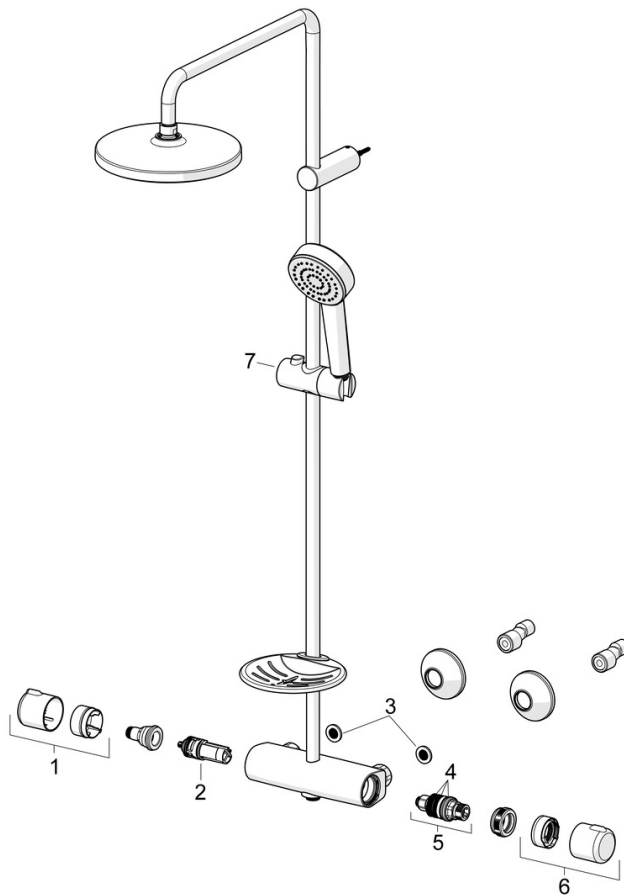

- Shower solutions
- Thermostatic
- Wall mounted
- Chrome
- Temperature control handle, Flow control handle
- Turn operated diverter, Integrated into flow control handle
- Hand shower, Shower rail, Overhead shower, Shower hose (1500 mm), Anti limescale technology (easy to clean)
- Normal - Even and soft water stream, Rain - Even and strong water stream
- Safety stop against scalding at 38°C, The housing of the fittings conducts minimal heat
- Ceramic head part for flow control, Thermostatic cartridge for automatic temperature control, Non-return valve(s), Litter filter(s)
- Eccentric coupling(s), Cover plate(s), Silencer(s)
- Flexible length / can be shortened
- 1 spray function

Technical data

Flow properties

Flow-rate at 3 bar **10.8 / 14.4 l/min**

Technical properties

DN-size (nominal dimension) **DN15**
 Hot water supply **max. +65°C**
 Working pressure **1-10 bar**
 Connection size **G1/2**
 Installation width **150 ± 15 mm**
 Backflow prevention (EN1717) **EB**
 Material **Brass**

Regulations

EN standard **EN 1111, EN 1112, EN 1113**
 Noise class **I (ISO 3822)**

Approvals and Declarations

ABP **PA-IX 10077/IIBO**
 Declaration of conformity **DoC**

Spare parts

SP55350110

	Name	Code
01	Flow control handle	59914397
02	Diverter and cartridge	59914116
03	Filter sealing, G3/4	59911076
04	O-ring kit	59914113
05	Thermostatic cartridge, 3.4	59914114
06	Temperature control handle	59914396
07	Slide for shower rail	1017138V