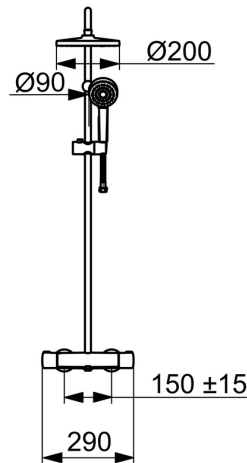

- Shower solutions
- Thermostatic
- Wall mounted
- Chrome
- Temperature control handle, Flow control handle
- Turn operated diverter, Integrated into flow control handle
- Hand shower, Shower rail, Overhead shower, Shower hose (1500 mm), Anti limescale technology (easy to clean)
- Normal - Even and soft water stream, Rain - Even and strong water stream
- Safety stop against scalding at 38°C, The housing of the fittings conducts minimal heat
- Ceramic head part for flow control, Thermostatic cartridge for automatic temperature control, Non-return valve(s), Litter filter(s)
- Eccentric coupling(s), Cover plate(s), Silencer(s)
- Flexible length / can be shortened
- 1 spray function

Technical data

Flow properties

Flow-rate at 3 bar **10.8 / 14.4 l/min**

Technical properties

DN-size (nominal dimension) **DN15**
 Hot water supply **max. +65°C**
 Working pressure **1-10 bar**
 Connection size **G1/2**
 Installation width **150 ± 15 mm**
 Backflow prevention (EN1717) **EB**
 Material **Brass**

Regulations

EN standard **EN 1111, EN 1112, EN 1113**
 Noise class **I (ISO 3822)**

Approvals and Declarations

ABP **PA-IX 10077/IIBO**
 Declaration of conformity **DoC**

Spare parts

SP55350110

	Name	Code
01	Flow control handle	59914397
02	Diverter and cartridge	59914116
03	Filter sealing, G3/4	59911076
04	O-ring kit	59914113
05	Thermostatic cartridge, 3.4	59914114
06	Temperature control handle	59914396
07	Slide for shower rail	1017138V