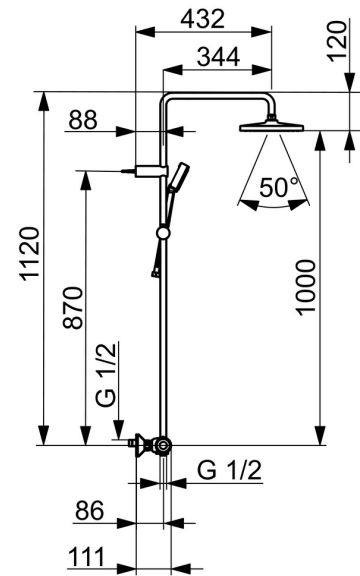

- Shower solutions
- Thermostatic
- Wall mounted
- Chrome
- Temperature control handle, Flow control handle
- Turn operated diverter, Integrated into flow control handle
- Hand shower, Shower rail, Overhead shower, Shower hose (1500 mm), Anti limescale technology (easy to clean)
- Normal - Even and soft water stream, Rain - Even and strong water stream
- Safety stop against scalding at 38°C, The housing of the fittings conducts minimal heat
- Ceramic head part for flow control, Thermostatic cartridge for automatic temperature control, Non-return valve(s), Litter filter(s)
- Eccentric coupling(s), Cover plate(s), Silencer(s)
- Flexible length / can be shortened
- 1 spray function

Technical data

Flow properties

Flow-rate at 3 bar **10.8 / 14.4 l/min**

Technical properties

DN-size (nominal dimension) **DN15**
 Hot water supply **max. +65°C**
 Working pressure **1-10 bar**
 Connection size **G1/2**
 Installation width **150 ± 15 mm**
 Backflow prevention (EN1717) **EB**
 Material **Brass**

Regulations

EN standard **EN 1111, EN 1112, EN 1113**
 Noise class **I (ISO 3822)**

Approvals and Declarations

ABP **PA-IX 10077/IIBO**
 Declaration of conformity **DoC**

Spare parts

SP55350110

	Name	Code
01	Flow control handle	59914397
02	Diverter and cartridge	59914116
03	Filter sealing, G3/4	59911076
04	O-ring kit	59914113
05	Thermostatic cartridge, 3.4	59914114
06	Temperature control handle	59914396
07	Slide for shower rail	1017138V