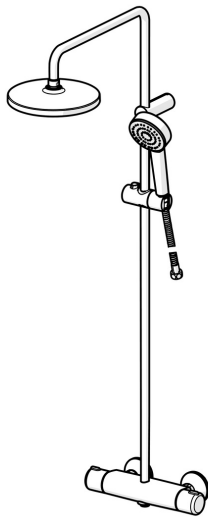

EAN: 4057304019197
static.hansa.com/55350110

Introducing the HANSABASIC shower system – a timeless choice for every modern bathroom. Featuring a sleek chrome finish and wall-mounted installation type, this shower system not only comes with a universal design but also offers outstanding price-performance ratio. The set includes a hand shower, shower rail, overhead shower and a shower hose. The temperature and flow control handle with turn-operated diverter allow for easy adjustments. Enjoy a normal or rain spray type with the even and soft water stream with one spray function. Choose the BASIC line for daily enjoyment in everyday use.

- Shower solutions
- Thermostatic
- Wall mounted
- Chrome
- Temperature control handle, Flow control handle
- Turn operated diverter, Integrated into flow control handle
- Hand shower, Shower rail, Overhead shower, Shower hose (1500 mm), Anti limescale technology (easy to clean)
- Normal - Even and soft water stream, Rain - Even and strong water stream
- Safety stop against scalding at 38°C, The housing of the fittings conducts minimal heat
- Ceramic head part for flow control, Thermostatic cartridge for automatic temperature control, Non-return valve(s), Litter filter(s)
- Eccentric coupling(s), Cover plate(s), Silencer(s)
- Flexible length / can be shortened
- 1 spray function

Technical data

Flow properties

Flow-rate at 3 bar **10.8 / 14.4 l/min**

Technical properties

DN-size (nominal dimension) **DN15**
 Hot water supply **max. +65°C**
 Working pressure **1-10 bar**
 Connection size **G1/2**
 Installation width **150 ± 15 mm**
 Backflow prevention (EN1717) **EB**
 Material **Brass**