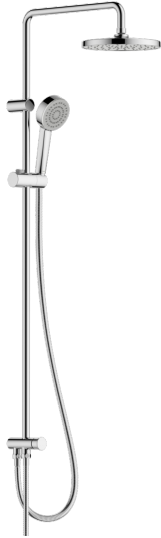

EAN: 4057304019098

[static.hansa.com/55380130](http://static.hansa.com/55380130)

Introducing the HANSABASIC overhead shower set – a timeless choice for every modern bathroom. This wall-mounted set features a sleek chrome surface treatment and includes a hand shower, shower rail, overhead shower, shower holder, and a shower hose. The rotatable ball joint connection and anti-limescale technology make it easy to clean and maintain. With a push-operated diverter and automatic reset, switching between the hand and overhead shower is effortless. Choose the BASIC line for daily enjoyment in everyday use.

- Shower solutions
- Wall mounted
- Chrome
- Push operated diverter, Automatic reset
- Hand shower, Shower rail, Overhead shower, Shower holder, Shower hose (1500 mm), Rotatable ball joint connection, Anti limescale technology (easy to clean)
- Refreshing - Strong water stream, activates and refreshes body
- Non-return valve(s)
- Flexible inlet pipes
- 1 spray function

### Flow properties

Flow-rate at 3 bar **9.6 / 13.2 l/min**

### SP55380130

	Name	Code
01	Slide for shower rail	1017138V
02	Diverter	1017139V