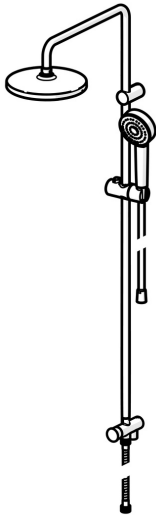

EAN: 4057304019098

[static.hansa.com/55380130](http://static.hansa.com/55380130)

Introducing the HANSABASIC overhead shower set – a timeless choice for every modern bathroom. This wall-mounted set features a sleek chrome surface treatment and includes a hand shower, shower rail, overhead shower, shower holder, and a shower hose. The rotatable ball joint connection and anti-limescale technology make it easy to clean and maintain. With a push-operated diverter and automatic reset, switching between the hand and overhead shower is effortless. Choose the BASIC line for daily enjoyment in everyday use.

- Shower solutions
- Wall mounted
- Chrome
- Push operated diverter, Automatic reset
- Hand shower, Shower rail, Overhead shower, Shower holder, Shower hose (1500 mm), Rotatable ball joint connection, Anti limescale technology (easy to clean)
- Refreshing - Strong water stream, activates and refreshes body
- Non-return valve(s)
- Flexible inlet pipes
- 1 spray function

### SP55380130

	Name	Code
01	Slide for shower rail	1017138V
02	Diverter	1017139V