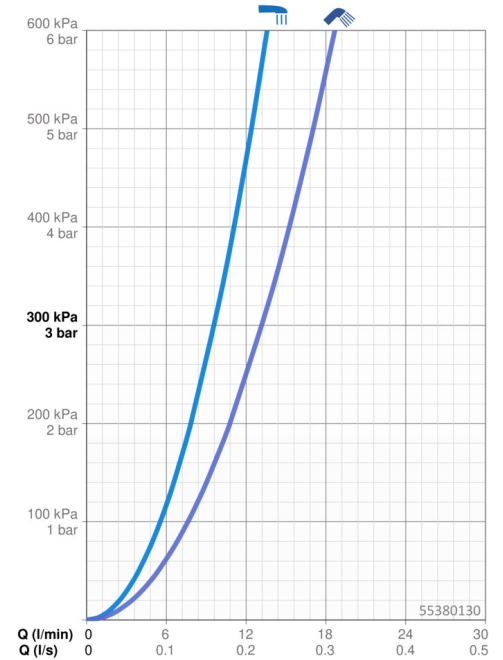

Technical data

Flow properties

Flow-rate at 3 bar **9.6 / 13.2 l/min**

Technical properties

Hot water supply **max. +65°C**
Working pressure **0.5-5 bar**
Connection size **G1/2**
Material **Composite**

Regulations

EN standard **EN 1112, EN 1113**

Approvals and Declarations

Declaration of conformity **DoC**