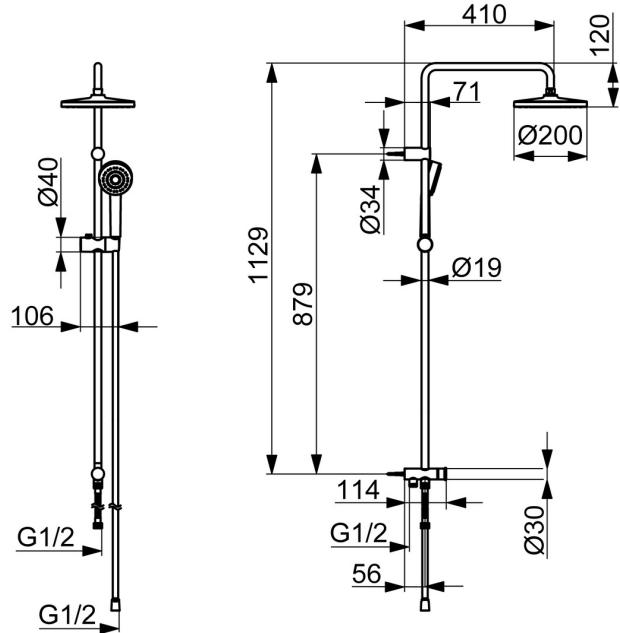

EAN: 4057304019098

[static.hansa.com/55380130](http://static.hansa.com/55380130)

Introducing the HANSABASIC overhead shower set – a timeless choice for every modern bathroom. This wall-mounted set features a sleek chrome surface treatment and includes a hand shower, shower rail, overhead shower, shower holder, and a shower hose. The rotatable ball joint connection and anti-limescale technology make it easy to clean and maintain. With a push-operated diverter and automatic reset, switching between the hand and overhead shower is effortless. Choose the BASIC line for daily enjoyment in everyday use.

- Shower solutions
- Wall mounted
- Chrome
- Push operated diverter, Automatic reset
- Hand shower, Shower rail, Overhead shower, Shower holder, Shower hose (1500 mm), Rotatable ball joint connection, Anti limescale technology (easy to clean)
- Refreshing - Strong water stream, activates and refreshes body
- Non-return valve(s)
- Flexible inlet pipes
- 1 spray function

### Technical properties

Hot water supply **max. +65°C**  
 Working pressure **0.5-5 bar**  
 Connection size **G1/2**  
 Material **Composite**

### SP55380130

	Name	Code
01	Slide for shower rail	1017138V
02	Diverter	1017139V