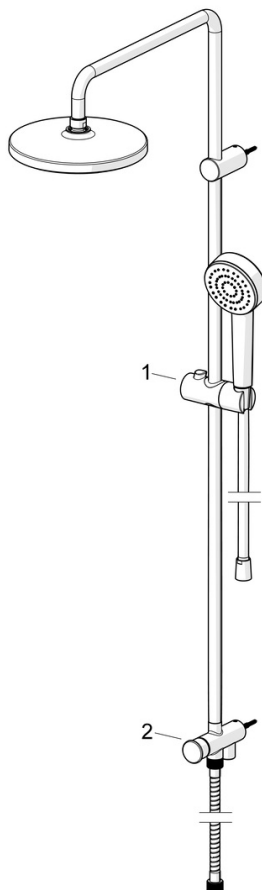

EAN: 4057304019098

[static.hansa.com/55380130](http://static.hansa.com/55380130)

Introducing the HANSABASIC overhead shower set – a timeless choice for every modern bathroom. This wall-mounted set features a sleek chrome surface treatment and includes a hand shower, shower rail, overhead shower, shower holder, and a shower hose. The rotatable ball joint connection and anti-limescale technology make it easy to clean and maintain. With a push-operated diverter and automatic reset, switching between the hand and overhead shower is effortless. Choose the BASIC line for daily enjoyment in everyday use.

- Shower solutions
- Wall mounted
- Chrome
- Push operated diverter, Automatic reset
- Hand shower, Shower rail, Overhead shower, Shower holder, Shower hose (1500 mm), Rotatable ball joint connection, Anti limescale technology (easy to clean)
- Refreshing - Strong water stream, activates and refreshes body
- Non-return valve(s)
- Flexible inlet pipes
- 1 spray function

### Technical properties

Hot water supply **max. +65°C**  
 Working pressure **0.5-5 bar**  
 Connection size **G1/2**  
 Material **Composite**

### SP55380130

	Name	Code
01	Slide for shower rail	1017138V
02	Diverter	1017139V