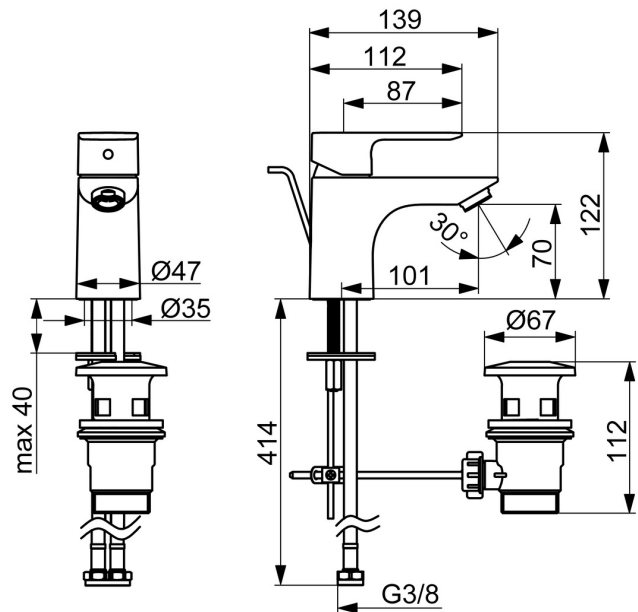

EAN: 4057304018985

static.hansa.com/55402203

Timeless choice for every modern bathroom. Introducing the universal HANSABASIC washbasin faucet. With a chrome finish and single operating lever, this deck-mounted faucet adds a modern touch to any washbasin. The fixed spout with hot and cold symbols are made for effortless use, while the rapid installation system ensures quick and easy installation. It comes with a classic design and very good price performance. Choose the BASIC line for daily enjoyment in everyday use.

- Washbasin
- Single-lever
- Deck mounted
- Chrome
- Fixed spout
- PCA® - constant flow rate regardless of pressure variations
- Hot/Cold symbols, Single operating lever/handle
- Pop-up waste with draw-rod
- Limitation option for maximum temperature and flow-rate
- ø 35 mm ceramic cartridge for flow and temperature control
- Flexible inlet pipes
- Rapid installation system

Technical data

Flow properties

Flow-rate at 3 bar (with flow controller) **4.8 l/min**

Technical properties

DN-size (nominal dimension) **DN15**
 Hot water supply **max. +70°C**
 Working pressure **0.5-10 bar**
 Connection size **G3/8**
 Projection **101 mm**
 Backflow prevention (EN1717) **AA**
 Material **Brass**

Regulations

EN standard **EN 817**
 Noise class **I (ISO 3822)**

Approvals and Declarations

DVGW **DW-6506DO0165**
 ABP **PA-IX 10072/IO**
 Declaration of conformity **DoC**

Spare parts

SP55402203

	Name	Code
01	Lever	1017126V
02	Covering cap	1017127V
03	Cartridge, 3.5 Classic	59913075
04	Aerator, M24x1, 6 l/min	59913727
05	Fixing set	1017128V