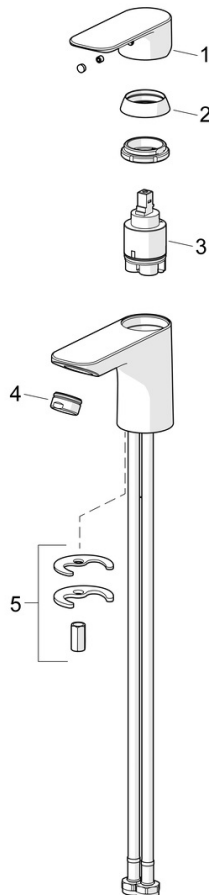

EAN: 4057304018985

static.hansa.com/55402203

Timeless choice for every modern bathroom. Introducing the universal HANSABASIC washbasin faucet. With a chrome finish and single operating lever, this deck-mounted faucet adds a modern touch to any washbasin. The fixed spout with hot and cold symbols are made for effortless use, while the rapid installation system ensures quick and easy installation. It comes with a classic design and very good price performance. Choose the BASIC line for daily enjoyment in everyday use.

- Washbasin
- Single-lever
- Deck mounted
- Chrome
- Fixed spout
- PCA® - constant flow rate regardless of pressure variations
- Hot/Cold symbols, Single operating lever/handle
- Pop-up waste with draw-rod
- Limitation option for maximum temperature and flow-rate
- ø 35 mm ceramic cartridge for flow and temperature control
- Flexible inlet pipes
- Rapid installation system

Technical data

Flow properties

Flow-rate at 3 bar (with flow controller) **4.8 l/min**

Technical properties

DN-size (nominal dimension) **DN15**
 Hot water supply **max. +70°C**
 Working pressure **0.5-10 bar**
 Connection size **G3/8**
 Projection **101 mm**
 Backflow prevention (EN1717) **AA**
 Material **Brass**

Regulations

EN standard **EN 817**
 Noise class **I (ISO 3822)**

Approvals and Declarations

DVGW **DW-6506DO0165**
 ABP **PA-IX 10072/IO**
 Declaration of conformity **DoC**

Spare parts

SP55402203

	Name	Code
01	Lever	1017126V
02	Covering cap	1017127V
03	Cartridge, 3.5 Classic	59913075
04	Aerator, M24x1, 6 l/min	59913727
05	Fixing set	1017128V