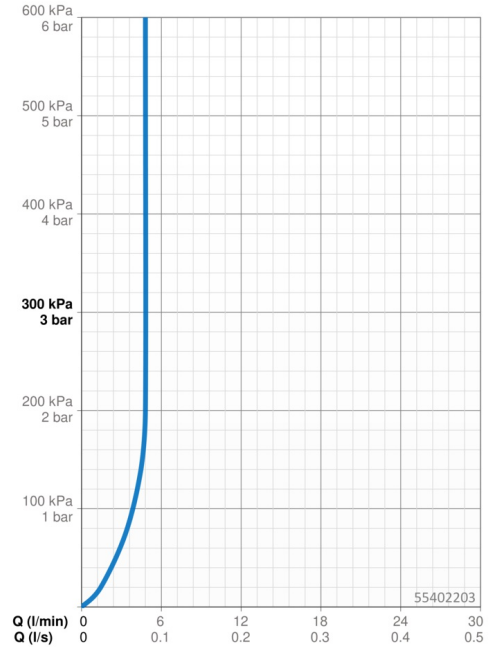

Technical data

Flow properties

Flow-rate at 3 bar (with flow controller) **4.8 l/min**

Technical properties

DN-size (nominal dimension) **DN15**
Hot water supply **max. +70°C**
Working pressure **0.5-10 bar**
Connection size **G3/8**
Projection **101 mm**
Backflow prevention (EN1717) **AA**
Material **Brass**

Regulations

EN standard **EN 817**
Noise class **I (ISO 3822)**

Approvals and Declarations

DVGW **DW-6506DO0165**
ABP **PA-IX 10072/IO**
Declaration of conformity **DoC**