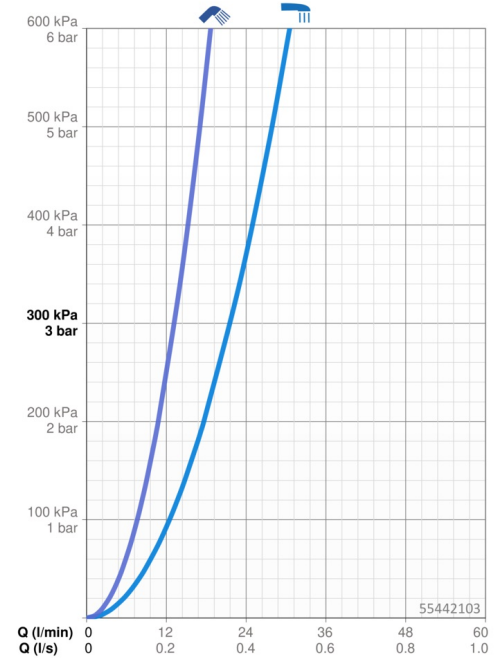

Technical data

Flow properties

Flow-rate at 3 bar **21.6 / 13.2 l/min**

Technical properties

DN-size (nominal dimension) **DN15**
Hot water supply **max. +80°C**
Working pressure **0.5-10 bar**
Connection size **G3/4**
Installation width **150 ± 15 mm**
Projection **165 mm**
Backflow prevention (EN1717) **EB**
Material **Brass**

Regulations

EN standard **EN 817**
Noise class **I (ISO 3822)**

Approvals and Declarations

DVGW **DW-6506DO0165**
Declaration of conformity **DoC**