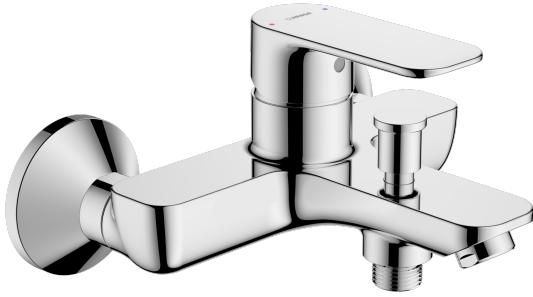

EAN: 4057304019067
static.hansa.com/55442103

Introducing this HANSABASIC bath and shower faucet - a timeless choice for every modern bathroom. Featuring a sleek chrome finish and wall-mounted installation type, this faucet not only comes with a universal design but also offers outstanding price-performance ratio. It is designed with a single-lever handle for intuitive operation, while the fixed spout ensures a steady, consistent flow. With pull-operated and automatic-reset diverter options, it's never been easier to switch between bath and shower modes. Choose the BASIC line for daily enjoyment in everyday use.

- Bathtub & Shower
- Single-lever
- Wall mounted
- Chrome
- Fixed spout
- Standard aerator
- Hot/Cold symbols, Single operating lever/handle
- Pull operated diverter, Automatic reset
- Limitation option for maximum temperature and flow-rate
- \varnothing 35 mm ceramic cartridge for flow and temperature control
- Eccentric coupling(s)

Technical data

Flow properties

Flow-rate at 3 bar **21.6 / 13.2 l/min**

Technical properties

DN-size (nominal dimension) **DN15**
 Hot water supply **max. +80°C**
 Working pressure **0.5-10 bar**
 Connection size **G3/4**
 Installation width **150 ± 15 mm**
 Projection **165 mm**
 Backflow prevention (EN1717) **EB**
 Material **Brass**