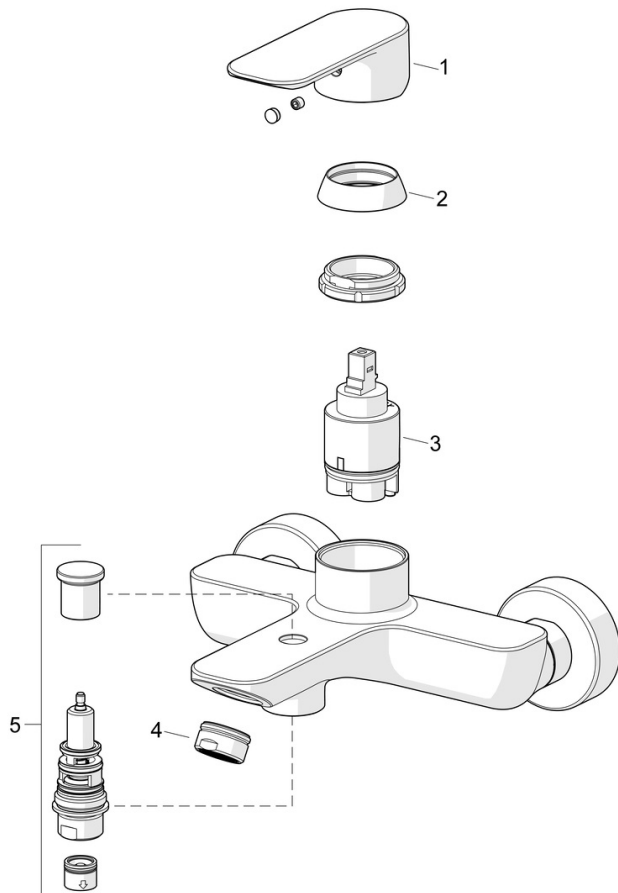

- Bathtub & Shower
- Single-lever
- Wall mounted
- Chrome
- Fixed spout
- Standard aerator
- Hot/Cold symbols, Single operating lever/handle
- Pull operated diverter, Automatic reset
- Limitation option for maximum temperature and flow-rate
- \varnothing 35 mm ceramic cartridge for flow and temperature control
- Eccentric coupling(s)

Technical data

Flow properties

Flow-rate at 3 bar **21.6 / 13.2 l/min**

Technical properties

DN-size (nominal dimension) **DN15**
 Hot water supply **max. +80°C**
 Working pressure **0.5-10 bar**
 Connection size **G3/4**
 Installation width **150 ± 15 mm**
 Projection **165 mm**
 Backflow prevention (EN1717) **EB**
 Material **Brass**

Regulations

EN standard **EN 817**
 Noise class **I (ISO 3822)**

Approvals and Declarations

DVGW **DW-6506DO0165**
 Declaration of conformity **DoC**

Spare parts

SP55442103

	Name	Code
01	Lever	1017126V
02	Covering cap	1017127V
03	Cartridge, 3.5 Classic	59913075
04	Aerator, M24x1 D	59911829
05	Diverter	1017135V