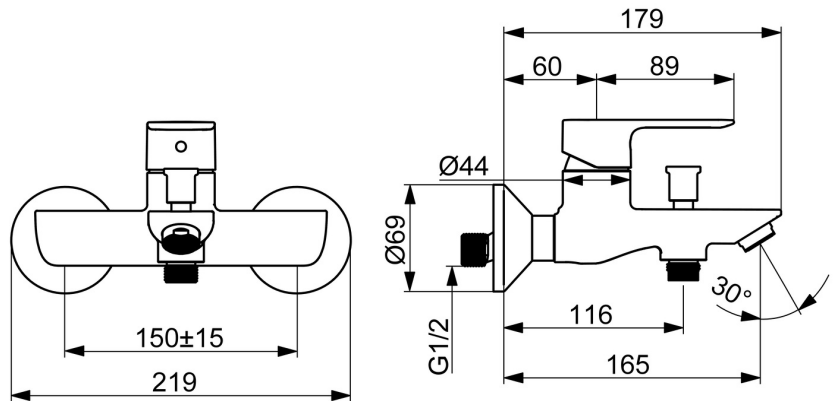

EAN: 4057304019067
static.hansa.com/55442103

Introducing this HANSABASIC bath and shower faucet - a timeless choice for every modern bathroom. Featuring a sleek chrome finish and wall-mounted installation type, this faucet not only comes with a universal design but also offers outstanding price-performance ratio. It is designed with a single-lever handle for intuitive operation, while the fixed spout ensures a steady, consistent flow. With pull-operated and automatic-reset diverter options, it's never been easier to switch between bath and shower modes. Choose the BASIC line for daily enjoyment in everyday use.

- Bathtub & Shower
- Single-lever
- Wall mounted
- Chrome
- Fixed spout
- Standard aerator
- Hot/Cold symbols, Single operating lever/handle
- Pull operated diverter, Automatic reset
- Limitation option for maximum temperature and flow-rate
- \varnothing 35 mm ceramic cartridge for flow and temperature control
- Eccentric coupling(s)

Technical data

Flow properties

Flow-rate at 3 bar **21.6 / 13.2 l/min**

Technical properties

DN-size (nominal dimension) **DN15**
 Hot water supply **max. +80°C**
 Working pressure **0.5-10 bar**
 Connection size **G3/4**
 Installation width **150 ± 15 mm**
 Projection **165 mm**
 Backflow prevention (EN1717) **EB**
 Material **Brass**

Regulations

EN standard **EN 817**
 Noise class **I (ISO 3822)**

Approvals and Declarations

DVGW **DW-6506DO0165**
 Declaration of conformity **DoC**

Spare parts

SP55442103

	Name	Code
01	Lever	1017126V
02	Covering cap	1017127V
03	Cartridge, 3.5 Classic	59913075
04	Aerator, M24x1 D	59911829
05	Diverter	1017135V