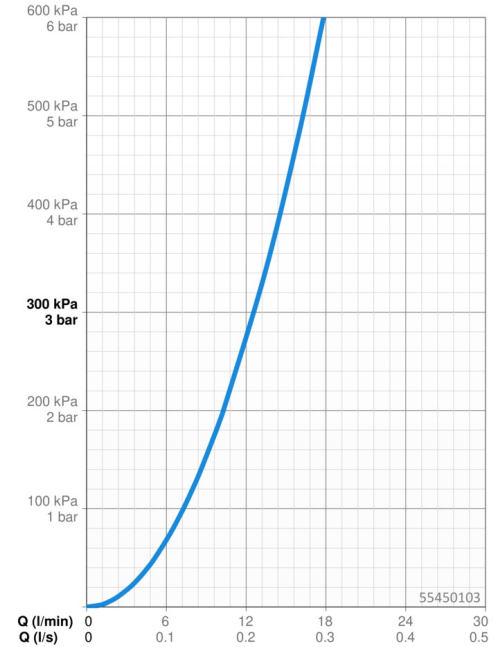

Technical data

Flow properties

Flow-rate at 3 bar **12.6 l/min**

Technical properties

DN-size (nominal dimension) **DN15**
Hot water supply **max. +80°C**
Working pressure **0.5-10 bar**
Connection size **G3/4**
Installation width **150 ± 15 mm**
Backflow prevention (EN1717) **EB**
Material **Brass**

Regulations

EN standard **EN 817**
Noise class **I (ISO 3822)**

Approvals and Declarations

DVGW **DW-6506DO0165**
ABP **PA-IX 10074/IA**
Declaration of conformity **DoC**