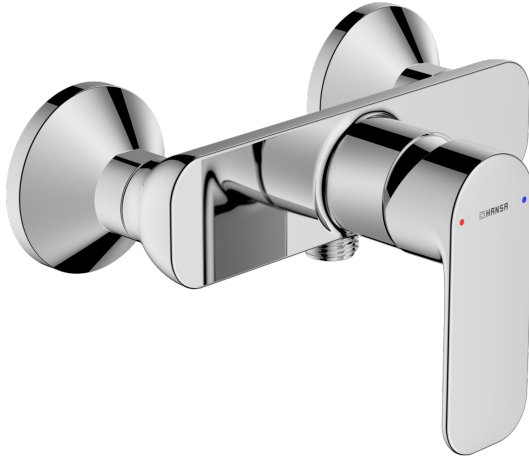

EAN: 4057304019050

[static.hansa.com/55450103](https://static.hansa.com/55450103)

Introducing this HANSABASIC shower faucet - a timeless choice for every modern bathroom. Featuring a sleek chrome finish and wall-mounted installation type, this faucet not only comes with a universal design but also offers outstanding price-performance ratio. It is designed with a single-lever handle and hot and cold symbols for intuitive operation. Choose the BASIC line for daily enjoyment in everyday use.

- Shower solutions
- Single-lever
- Wall mounted
- Chrome
- Hot/Cold symbols, Single operating lever/handle
- Limitation option for maximum temperature and flow-rate
- $\varnothing$  35 mm ceramic cartridge for flow and temperature control
- Eccentric coupling(s)

### SP55450103

	Name	Code
01	Lever	1017126V
02	Covering cap	1017127V
03	Cartridge, 3.5 Classic	59913075