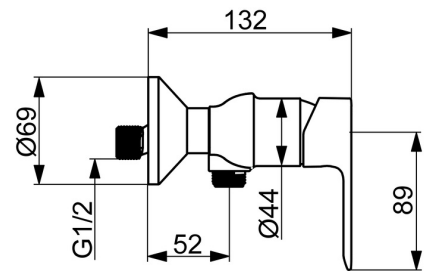

EAN: 4057304019050

[static.hansa.com/55450103](https://static.hansa.com/55450103)

Introducing this HANSABASIC shower faucet - a timeless choice for every modern bathroom. Featuring a sleek chrome finish and wall-mounted installation type, this faucet not only comes with a universal design but also offers outstanding price-performance ratio. It is designed with a single-lever handle and hot and cold symbols for intuitive operation. Choose the BASIC line for daily enjoyment in everyday use.

- Shower solutions
- Single-lever
- Wall mounted
- Chrome
- Hot/Cold symbols, Single operating lever/handle
- Limitation option for maximum temperature and flow-rate
- $\varnothing$  35 mm ceramic cartridge for flow and temperature control
- Eccentric coupling(s)

### Technical properties

DN-size (nominal dimension) **DN15**  
 Hot water supply **max. +80°C**  
 Working pressure **0.5-10 bar**  
 Connection size **G3/4**  
 Installation width **150 ± 15 mm**  
 Backflow prevention (EN1717) **EB**  
 Material **Brass**

### SP55450103

	Name	Code
01	Lever	1017126V
02	Covering cap	1017127V
03	Cartridge, 3.5 Classic	59913075