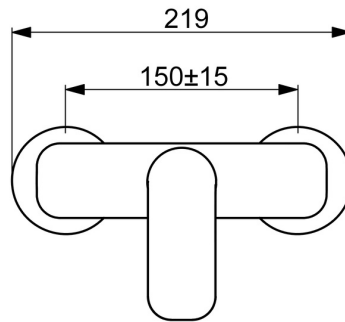

EAN: 4057304019050

[static.hansa.com/55450103](https://static.hansa.com/55450103)

Introducing this HANSABASIC shower faucet - a timeless choice for every modern bathroom. Featuring a sleek chrome finish and wall-mounted installation type, this faucet not only comes with a universal design but also offers outstanding price-performance ratio. It is designed with a single-lever handle and hot and cold symbols for intuitive operation. Choose the BASIC line for daily enjoyment in everyday use.

- Shower solutions
- Single-lever
- Wall mounted
- Chrome
- Hot/Cold symbols, Single operating lever/handle
- Limitation option for maximum temperature and flow-rate
- $\varnothing$  35 mm ceramic cartridge for flow and temperature control
- Eccentric coupling(s)

### Technical properties

DN-size (nominal dimension) **DN15**  
 Hot water supply **max. +80°C**  
 Working pressure **0.5-10 bar**  
 Connection size **G3/4**  
 Installation width **150 ± 15 mm**  
 Backflow prevention (EN1717) **EB**  
 Material **Brass**

### SP55450103

	Name	Code
01	Lever	1017126V
02	Covering cap	1017127V
03	Cartridge, 3.5 Classic	59913075