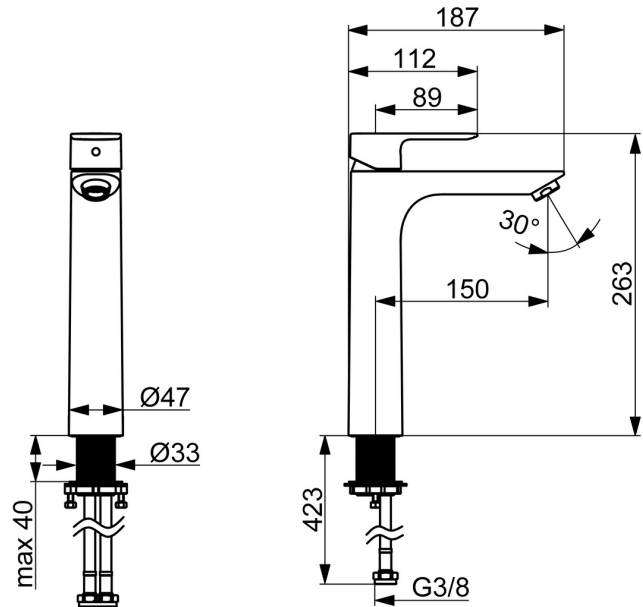

EAN: 4057304019043

static.hansa.com/55472203

Timeless choice for every modern bathroom. Introducing this HANSABASIC high washbasin faucet. With its sleek chrome finish and single-lever design, this deck-mounted faucet not only adds a stylish look to your washbasin but also offers easy control over water temperature and flow. The fixed spout with hot and cold symbols are made for effortless use. It comes with a classic design and very good price performance. Choose the BASIC line for daily enjoyment in everyday use.

- Washbasin
- Single-lever
- Deck mounted
- Chrome
- Fixed spout
- PCA® - constant flow rate regardless of pressure variations
- Hot/Cold symbols, Single operating lever/handle
- Limitation option for maximum temperature and flow-rate
- ø 35 mm ceramic cartridge for flow and temperature control
- Flexible inlet pipes
- Without pop-up waste, Without draw-rod opening

Technical data

Flow properties

Flow-rate at 3 bar (with flow controller) **4.8 l/min**

Technical properties

DN-size (nominal dimension) **DN15**
 Hot water supply **max. +70°C**
 Working pressure **0.5-10 bar**
 Connection size **G3/8**
 Projection **150 mm**
 Backflow prevention (EN1717) **AA**
 Material **Brass**

Regulations

EN standard **EN 817**
 Noise class **I (ISO 3822)**

Approvals and Declarations

DVGW **DW-6506DO0165**
 ABP **PA-IX 10072/IO**
 Declaration of conformity **DoC**

Spare parts

SP55472203

	Name	Code
01	Lever	1017126V
02	Covering cap	1017127V
03	Cartridge, 3.5 Classic	59913075
04	Aerator, M24x1, 6 l/min	59913727
05	Fixing set	59913371