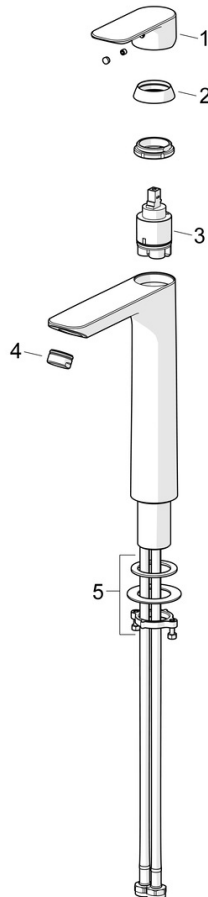

EAN: 4057304019043

static.hansa.com/55472203

Timeless choice for every modern bathroom. Introducing this HANSABASIC high washbasin faucet. With its sleek chrome finish and single-lever design, this deck-mounted faucet not only adds a stylish look to your washbasin but also offers easy control over water temperature and flow. The fixed spout with hot and cold symbols are made for effortless use. It comes with a classic design and very good price performance. Choose the BASIC line for daily enjoyment in everyday use.

- Washbasin
- Single-lever
- Deck mounted
- Chrome
- Fixed spout
- PCA® - constant flow rate regardless of pressure variations
- Hot/Cold symbols, Single operating lever/handle
- Limitation option for maximum temperature and flow-rate
- ø 35 mm ceramic cartridge for flow and temperature control
- Flexible inlet pipes
- Without pop-up waste, Without draw-rod opening

Technical data

Flow properties

Flow-rate at 3 bar (with flow controller) **4.8 l/min**

Technical properties

DN-size (nominal dimension) **DN15**
 Hot water supply **max. +70°C**
 Working pressure **0.5-10 bar**
 Connection size **G3/8**
 Projection **150 mm**
 Backflow prevention (EN1717) **AA**
 Material **Brass**

Regulations

EN standard **EN 817**
 Noise class **I (ISO 3822)**

Approvals and Declarations

DVGW **DW-6506DO0165**
 ABP **PA-IX 10072/IO**
 Declaration of conformity **DoC**

Spare parts

SP55472203

	Name	Code
01	Lever	1017126V
02	Covering cap	1017127V
03	Cartridge, 3.5 Classic	59913075
04	Aerator, M24x1, 6 l/min	59913727
05	Fixing set	59913371