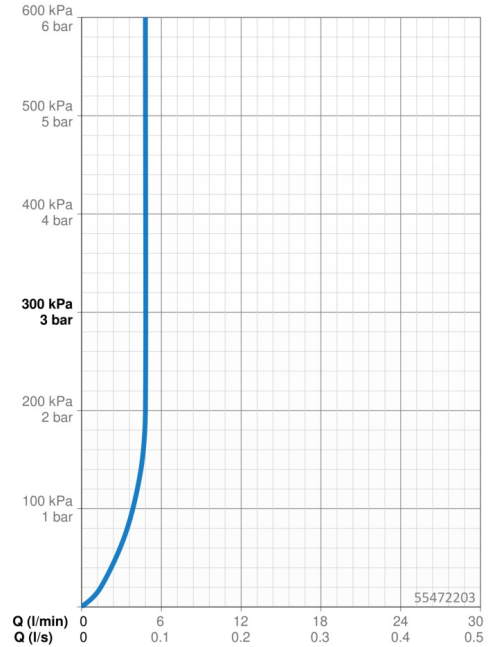

Technical data

Flow properties

Flow-rate at 3 bar (with flow controller) **4.8 l/min**

Technical properties

DN-size (nominal dimension) **DN15**
Hot water supply **max. +70°C**
Working pressure **0.5-10 bar**
Connection size **G3/8**
Projection **150 mm**
Backflow prevention (EN1717) **AA**
Material **Brass**

Regulations

EN standard **EN 817**
Noise class **I (ISO 3822)**

Approvals and Declarations

DVGW **DW-6506DO0165**
ABP **PA-IX 10072/IO**
Declaration of conformity **DoC**