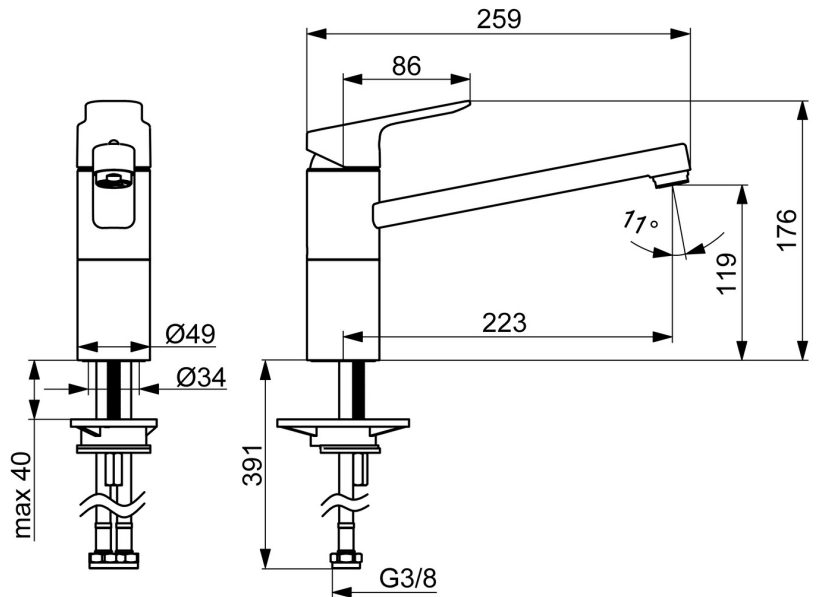

EAN: 4057304019074

static.hansa.com/55482203

Timeless choice for every modern kitchen. With its sleek chrome surface treatment and single-lever, top-operated design, this faucet is both modern and functional. The swivel spout allows for easy maneuverability while hot and cold symbols on the single operating lever make it easy to adjust the water temperature and flow. Plus, the rapid installation system ensures quick and easy setup. This deck-mounted faucet not only is a reliable and durable choice for any kitchen but also comes with a very good price performance. Choose the BASIC line for daily enjoyment in everyday use.

- Kitchen
- Single-lever
- Deck mounted
- Chrome
- Swivel spout
- Standard aerator
- Hot/Cold symbols, Single operating lever/handle
- Limitation option for maximum temperature and flow-rate
- ø 35 mm ceramic cartridge for flow and temperature control
- Flexible inlet pipes
- Rapid installation system

Technical data

Flow properties

Flow-rate at 3 bar **10.8 l/min**

Technical properties

DN-size (nominal dimension) **DN15**
 Hot water supply **max. +70°C**
 Working pressure **0.5-10 bar**
 Connection size **G3/8**
 Projection **223 mm**
 Backflow prevention (EN1717) **AA**
 Material **Brass**

Regulations

EN standard **EN 817**
 Noise class **I (ISO 3822)**

Approvals and Declarations

DVGW **DW-6506DO0165**
 ABP **P-IX 10075/IA**
 Declaration of conformity **DoC**

Spare parts

SP55482203

	Name	Code
01	Lever	1014955V
02	Covering cap	1017136V
03	Cartridge, 3.5 Classic	59913075
04	Aerator, M24x1 STD HC A	59902366
05	Sealing kit	1017137V
06	Fixing set	1017128V