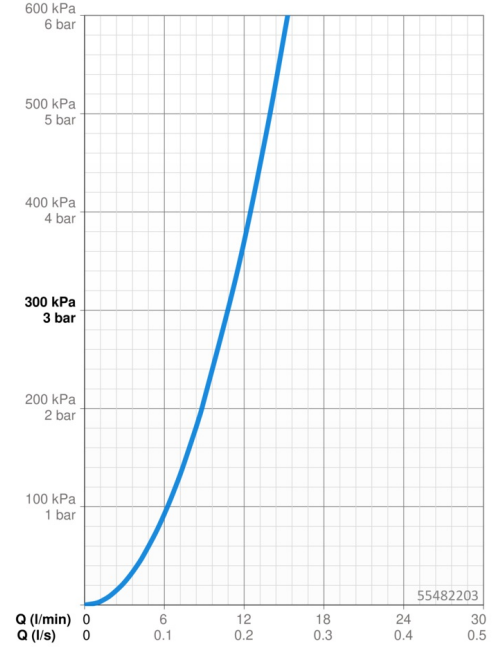

Technical data

Flow properties

Flow-rate at 3 bar **10.8 l/min**

Technical properties

DN-size (nominal dimension) **DN15**
Hot water supply **max. +70°C**
Working pressure **0.5-10 bar**
Connection size **G3/8**
Projection **223 mm**
Backflow prevention (EN1717) **AA**
Material **Brass**

Regulations

EN standard **EN 817**
Noise class **I (ISO 3822)**

Approvals and Declarations

DVGW **DW-6506DO0165**
ABP **P-IX 10075/IA**
Declaration of conformity **DoC**