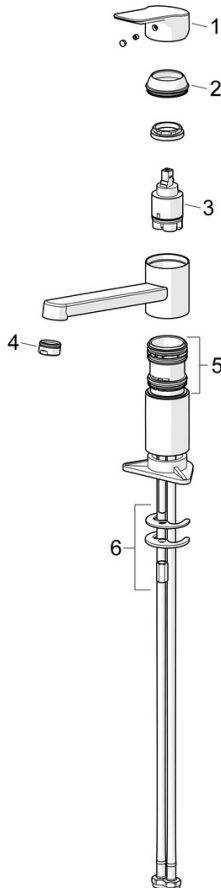

EAN: 4057304019074

static.hansa.com/55482203

Timeless choice for every modern kitchen. With its sleek chrome surface treatment and single-lever, top-operated design, this faucet is both modern and functional. The swivel spout allows for easy maneuverability while hot and cold symbols on the single operating lever make it easy to adjust the water temperature and flow. Plus, the rapid installation system ensures quick and easy setup. This deck-mounted faucet not only is a reliable and durable choice for any kitchen but also comes with a very good price performance. Choose the BASIC line for daily enjoyment in everyday use.

- Kitchen
- Single-lever
- Deck mounted
- Chrome
- Swivel spout
- Standard aerator
- Hot/Cold symbols, Single operating lever/handle
- Limitation option for maximum temperature and flow-rate
- ø 35 mm ceramic cartridge for flow and temperature control
- Flexible inlet pipes
- Rapid installation system

Technical data

Flow properties

Flow-rate at 3 bar **10.8 l/min**

Technical properties

DN-size (nominal dimension) **DN15**
 Hot water supply **max. +70°C**
 Working pressure **0.5-10 bar**
 Connection size **G3/8**
 Projection **223 mm**
 Backflow prevention (EN1717) **AA**
 Material **Brass**

Regulations

EN standard **EN 817**
 Noise class **I (ISO 3822)**

Approvals and Declarations

DVGW **DW-6506DO0165**
 ABP **P-IX 10075/IA**
 Declaration of conformity **DoC**

Spare parts

SP55482203

	Name	Code
01	Lever	1014955V
02	Covering cap	1017136V
03	Cartridge, 3.5 Classic	59913075
04	Aerator, M24x1 STD HC A	59902366
05	Sealing kit	1017137V
06	Fixing set	1017128V