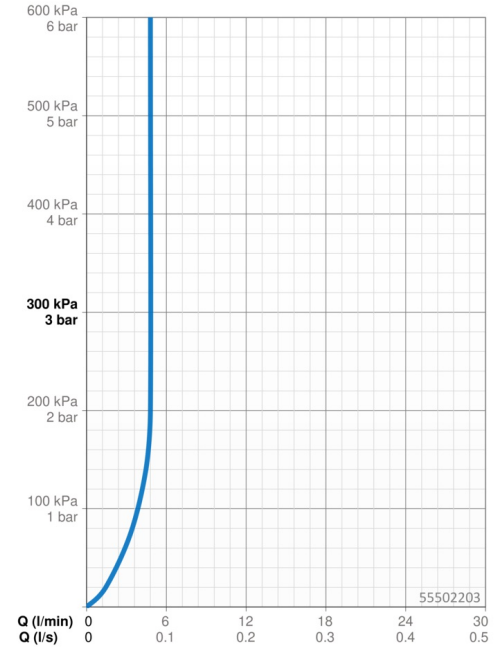

Technical data

Flow properties

Flow-rate at 3 bar (with flow controller) **4.8 l/min**

Technical properties

DN-size (nominal dimension) **DN15**
Hot water supply **max. +70°C**
Working pressure **0.5-10 bar**
Connection size **G3/8**
Projection **112 mm**
Backflow prevention (EN1717) **AA**
Material **Brass**

Regulations

EN standard **EN 817**
Noise class **I (ISO 3822)**

Approvals and Declarations

DVGW **DW-6506DO0165**
ABP **PA-IX 10072/IO**
Declaration of conformity **DoC**