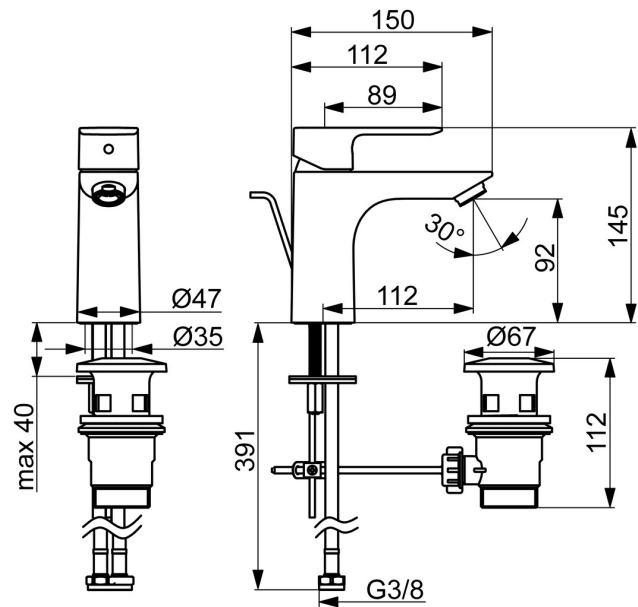

EAN: 4057304019005

static.hansa.com/55502203

Timeless choice for every modern bathroom. Introducing the universal HANSABASIC washbasin faucet. With a chrome finish and single operating lever, this deck-mounted faucet adds a modern touch to any washbasin. The fixed spout with hot and cold symbols are made for effortless use, while the rapid installation system ensures quick and easy installation. It comes with a classic design and very good price performance. Choose the BASIC line for daily enjoyment in everyday use.

- Washbasin
- Single-lever
- Deck mounted
- Chrome
- Fixed spout
- PCA® - constant flow rate regardless of pressure variations
- Hot/Cold symbols, Single operating lever/handle
- Pop-up waste with draw-rod
- Limitation option for maximum temperature and flow-rate
- ø 35 mm ceramic cartridge for flow and temperature control
- Flexible inlet pipes
- Rapid installation system

Technical data

Flow properties

Flow-rate at 3 bar (with flow controller) **4.8 l/min**

Technical properties

DN-size (nominal dimension) **DN15**
 Hot water supply **max. +70°C**
 Working pressure **0.5-10 bar**
 Connection size **G3/8**
 Projection **112 mm**
 Backflow prevention (EN1717) **AA**
 Material **Brass**

Regulations

EN standard **EN 817**
 Noise class **I (ISO 3822)**

Approvals and Declarations

DVGW **DW-6506DO0165**
 ABP **PA-IX 10072/IO**
 Declaration of conformity **DoC**

Spare parts

SP55402203

	Name	Code
01	Lever	1017126V
02	Covering cap	1017127V
03	Cartridge, 3.5 Classic	59913075
04	Aerator, M24x1, 6 l/min	59913727
05	Fixing set	1017128V