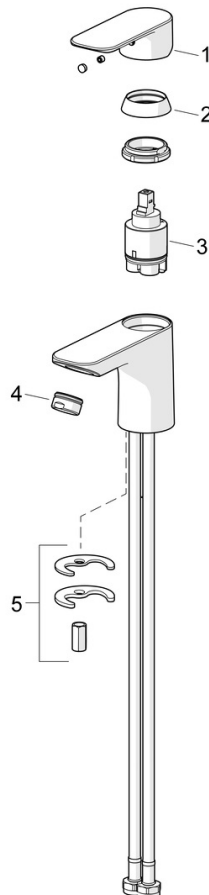

EAN: 4057304019005

static.hansa.com/55502203

Timeless choice for every modern bathroom. Introducing the universal HANSABASIC washbasin faucet. With a chrome finish and single operating lever, this deck-mounted faucet adds a modern touch to any washbasin. The fixed spout with hot and cold symbols are made for effortless use, while the rapid installation system ensures quick and easy installation. It comes with a classic design and very good price performance. Choose the BASIC line for daily enjoyment in everyday use.

- Washbasin
- Single-lever
- Deck mounted
- Chrome
- Fixed spout
- PCA® - constant flow rate regardless of pressure variations
- Hot/Cold symbols, Single operating lever/handle
- Pop-up waste with draw-rod
- Limitation option for maximum temperature and flow-rate
- ø 35 mm ceramic cartridge for flow and temperature control
- Flexible inlet pipes
- Rapid installation system

Technical data

Flow properties

Flow-rate at 3 bar (with flow controller) **4.8 l/min**

Technical properties

DN-size (nominal dimension) **DN15**
 Hot water supply **max. +70°C**
 Working pressure **0.5-10 bar**
 Connection size **G3/8**
 Projection **112 mm**
 Backflow prevention (EN1717) **AA**
 Material **Brass**

Regulations

EN standard **EN 817**
 Noise class **I (ISO 3822)**

Approvals and Declarations

DVGW **DW-6506DO0165**
 ABP **PA-IX 10072/IO**
 Declaration of conformity **DoC**

Spare parts

SP55402203

	Name	Code
01	Lever	1017126V
02	Covering cap	1017127V
03	Cartridge, 3.5 Classic	59913075
04	Aerator, M24x1, 6 l/min	59913727
05	Fixing set	1017128V