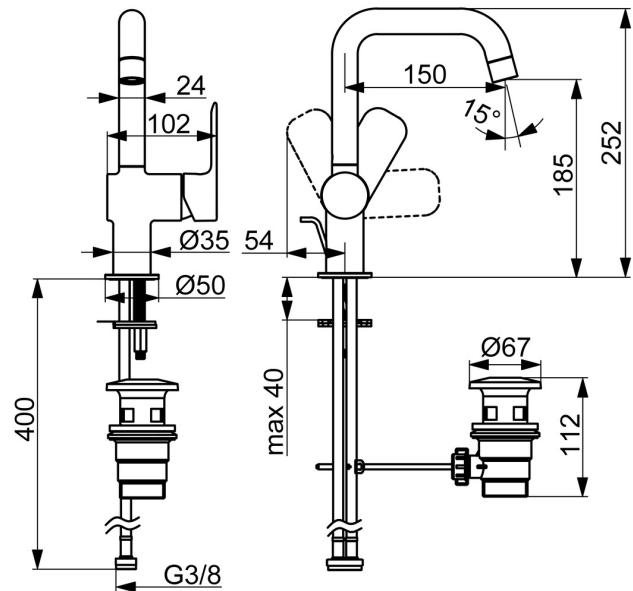

EAN: 4057304019029
static.hansa.com/55552203

Timeless choice for every modern bathroom. Introducing the universal HANSABASIC washbasin faucet. With a chrome finish and side-operating lever, this deck-mounted faucet adds a modern touch to any washbasin. The swivel spout with hot and cold symbols are made for effortless use, while the rapid installation system ensures quick and easy installation. It comes with a classic design and very good price performance. Choose the BASIC line for daily enjoyment in everyday use.

- Washbasin
- Single-lever, side operated
- Deck mounted
- Chrome
- Swivel spout
- PCA® - constant flow rate regardless of pressure variations
- Hot/Cold symbols, Single operating lever/handle
- Pop-up waste with draw-rod
- Limitation option for maximum temperature and flow-rate
- ø 35 mm ceramic cartridge for flow and temperature control
- Flexible inlet pipes
- Rapid installation system

Technical data

Flow properties

Flow-rate at 3 bar (with flow controller) **4.8 l/min**

Technical properties

DN-size (nominal dimension) **DN15**
 Hot water supply **max. +70°C**
 Working pressure **0.5-10 bar**
 Connection size **G3/8**
 Projection **150 mm**
 Backflow prevention (EN1717) **AA**
 Material **Brass**

Regulations

EN standard **EN 817**
 Noise class **I (ISO 3822)**

Approvals and Declarations

DVGW **DW-6506DO0165**
 ABP **PA-IX 10073/IO**
 Declaration of conformity **DoC**

Spare parts

SP5552203

	Name	Code
01	Aerator	1017130V
02	Spout	1017129V
03	Sealing kit	1017131V
04	Cartridge, 3.5 Classic	59913075
05	Covering cap	1017127V
06	Lever	1017126V
07	Fixing set	1017128V