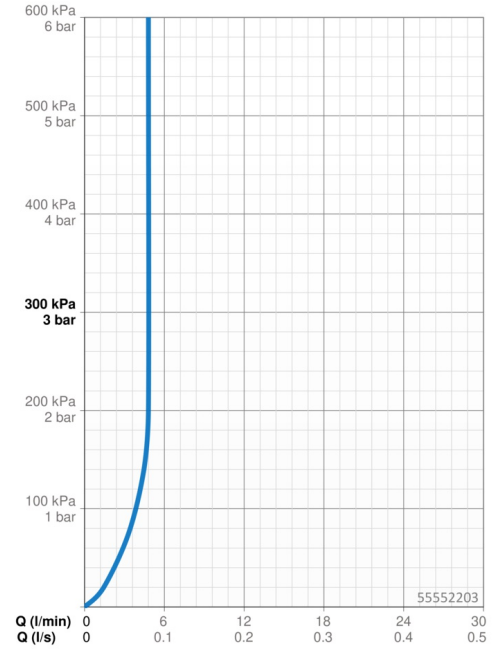

Technical data

Flow properties

Flow-rate at 3 bar (with flow controller) **4.8 l/min**

Technical properties

DN-size (nominal dimension) **DN15**
Hot water supply **max. +70°C**
Working pressure **0.5-10 bar**
Connection size **G3/8**
Projection **150 mm**
Backflow prevention (EN1717) **AA**
Material **Brass**

Regulations

EN standard **EN 817**
Noise class **I (ISO 3822)**

Approvals and Declarations

DVGW **DW-6506DO0165**
ABP **PA-IX 10073/IO**
Declaration of conformity **DoC**