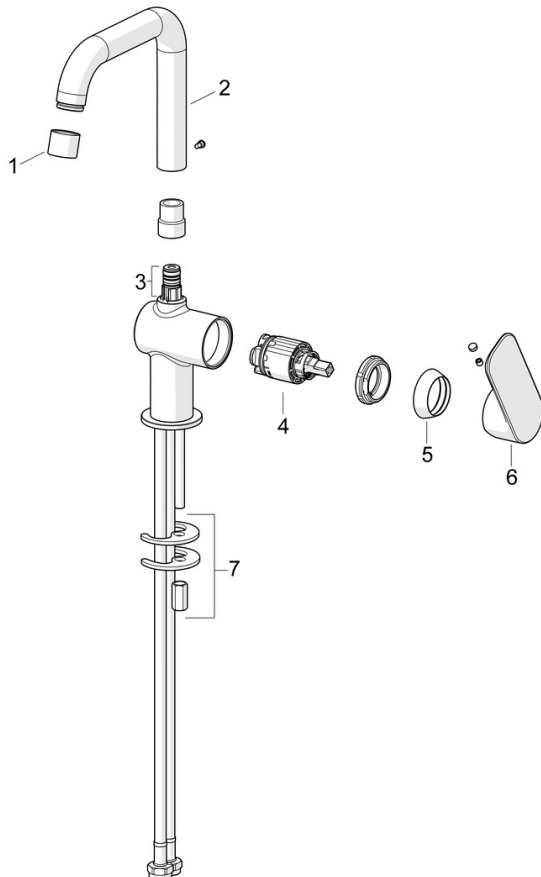

EAN: 4057304019029
static.hansa.com/55552203

Timeless choice for every modern bathroom. Introducing the universal HANSABASIC washbasin faucet. With a chrome finish and side-operating lever, this deck-mounted faucet adds a modern touch to any washbasin. The swivel spout with hot and cold symbols are made for effortless use, while the rapid installation system ensures quick and easy installation. It comes with a classic design and very good price performance. Choose the BASIC line for daily enjoyment in everyday use.

- Washbasin
- Single-lever, side operated
- Deck mounted
- Chrome
- Swivel spout
- PCA® - constant flow rate regardless of pressure variations
- Hot/Cold symbols, Single operating lever/handle
- Pop-up waste with draw-rod
- Limitation option for maximum temperature and flow-rate
- ø 35 mm ceramic cartridge for flow and temperature control
- Flexible inlet pipes
- Rapid installation system

Technical data

Flow properties

Flow-rate at 3 bar (with flow controller) **4.8 l/min**

Technical properties

DN-size (nominal dimension) **DN15**
 Hot water supply **max. +70°C**
 Working pressure **0.5-10 bar**
 Connection size **G3/8**
 Projection **150 mm**
 Backflow prevention (EN1717) **AA**
 Material **Brass**

Regulations

EN standard **EN 817**
 Noise class **I (ISO 3822)**

Approvals and Declarations

DVGW **DW-6506DO0165**
 ABP **PA-IX 10073/IO**
 Declaration of conformity **DoC**

Spare parts

SP5552203

	Name	Code
01	Aerator	1017130V
02	Spout	1017129V
03	Sealing kit	1017131V
04	Cartridge, 3.5 Classic	59913075
05	Covering cap	1017127V
06	Lever	1017126V
07	Fixing set	1017128V