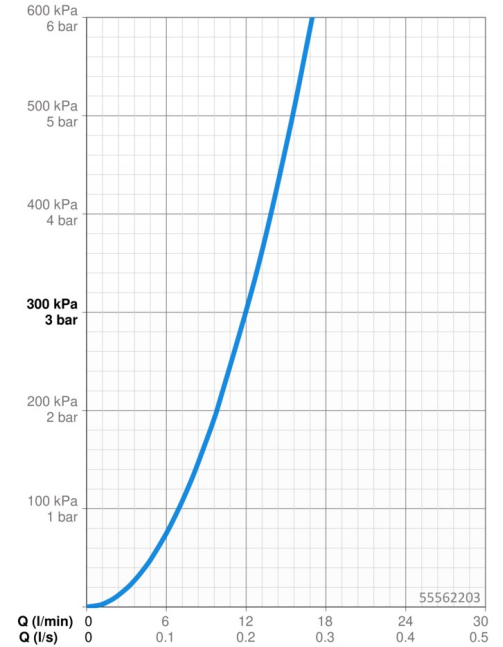

Technical data

Flow properties

Flow-rate at 3 bar **12.0 l/min**

Technical properties

DN-size (nominal dimension) **DN15**
Hot water supply **max. +70°C**
Working pressure **0.5-10 bar**
Connection size **G3/8**
Projection **200 mm**
Backflow prevention (EN1717) **AA**
Material **Brass**

Regulations

EN standard **EN 817**
Noise class **I (ISO 3822)**

Approvals and Declarations

DVGW **DW-6506DO0165**
ABP **P-IX 10076/IA**
Declaration of conformity **DoC**