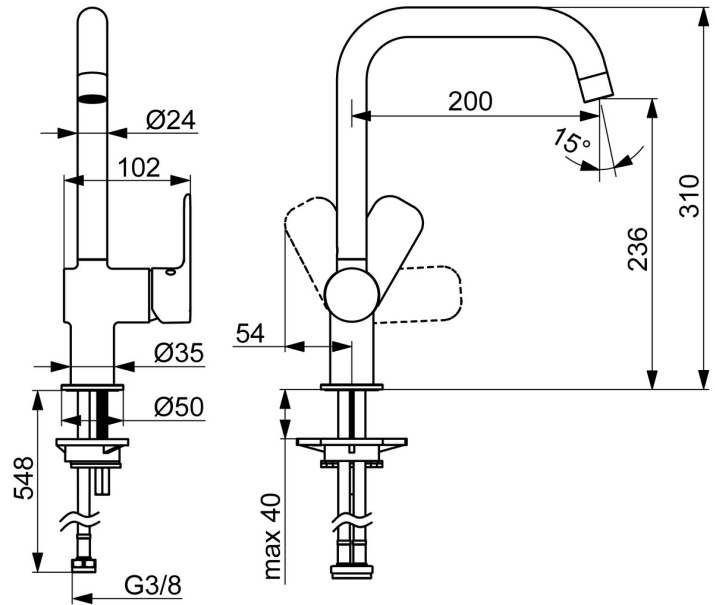

EAN: 4057304019081
static.hansa.com/55562203

Timeless choice for every modern kitchen. With its sleek chrome surface treatment and single-lever, side-operated design, this faucet is both modern and functional. The swivel spout allows for easy maneuverability while hot and cold symbols on the single operating lever make it easy to adjust the water temperature and flow. Plus, the rapid installation system ensures quick and easy setup. This deck-mounted faucet not only is a reliable and durable choice for any kitchen but also comes with a very good price performance. Choose the BASIC line for daily enjoyment in everyday use.

- Kitchen
- Single-lever, side operated
- Deck mounted
- Chrome
- Swivel spout
- Standard aerator
- Hot/Cold symbols, Single operating lever/handle
- Limitation option for maximum temperature and flow-rate
- ø 35 mm ceramic cartridge for flow and temperature control
- Flexible inlet pipes
- Rapid installation system

Technical data

Flow properties

Flow-rate at 3 bar **12.0 l/min**

Technical properties

DN-size (nominal dimension) **DN15**
 Hot water supply **max. +70°C**
 Working pressure **0.5-10 bar**
 Connection size **G3/8**
 Projection **200 mm**
 Backflow prevention (EN1717) **AA**
 Material **Brass**

Regulations

EN standard **EN 817**
 Noise class **I (ISO 3822)**

Approvals and Declarations

DVGW **DW-6506DO0165**
 ABP **P-IX 10076/IA**
 Declaration of conformity **DoC**

Spare parts

SP55562203

	Name	Code
01	Aerator	1017133V
02	Spout	1017132V
03	Sealing kit	1017131V
04	Cartridge, 3.5 Classic	59913075
05	Covering cap	1017127V
06	Lever	1017126V
07	Fixing set	1017128V