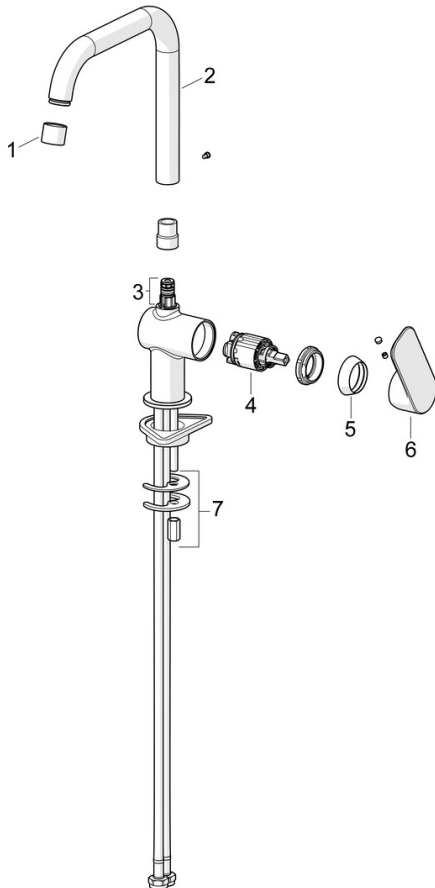

EAN: 4057304019081
static.hansa.com/55562203

Timeless choice for every modern kitchen. With its sleek chrome surface treatment and single-lever, side-operated design, this faucet is both modern and functional. The swivel spout allows for easy maneuverability while hot and cold symbols on the single operating lever make it easy to adjust the water temperature and flow. Plus, the rapid installation system ensures quick and easy setup. This deck-mounted faucet not only is a reliable and durable choice for any kitchen but also comes with a very good price performance. Choose the BASIC line for daily enjoyment in everyday use.

- Kitchen
- Single-lever, side operated
- Deck mounted
- Chrome
- Swivel spout
- Standard aerator
- Hot/Cold symbols, Single operating lever/handle
- Limitation option for maximum temperature and flow-rate
- ø 35 mm ceramic cartridge for flow and temperature control
- Flexible inlet pipes
- Rapid installation system

Technical data

Flow properties

Flow-rate at 3 bar **12.0 l/min**

Technical properties

DN-size (nominal dimension) **DN15**
 Hot water supply **max. +70°C**
 Working pressure **0.5-10 bar**
 Connection size **G3/8**
 Projection **200 mm**
 Backflow prevention (EN1717) **AA**
 Material **Brass**

Regulations

EN standard **EN 817**
 Noise class **I (ISO 3822)**

Approvals and Declarations

DVGW **DW-6506DO0165**
 ABP **P-IX 10076/IA**
 Declaration of conformity **DoC**

Spare parts

SP55562203

	Name	Code
01	Aerator	1017133V
02	Spout	1017132V
03	Sealing kit	1017131V
04	Cartridge, 3.5 Classic	59913075
05	Covering cap	1017127V
06	Lever	1017126V
07	Fixing set	1017128V