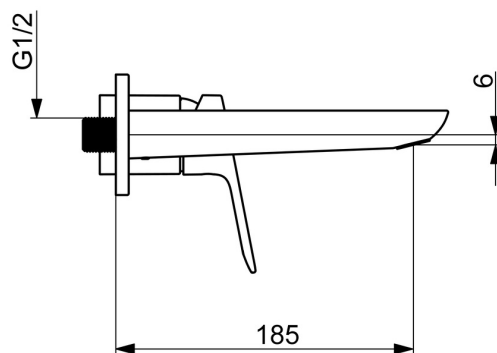

EAN: 4057304019036

[static.hansa.com/55602103](https://static.hansa.com/55602103)

Introducing the HANSABASIC washbasin faucet - a timeless choice for every modern bathroom. This trim kit features a chrome surface treatment and is designed for concealed wall-mounting. With hot and cold symbols and a single-operating lever, this faucet makes controlling the water temperature and flow effortless while the fixed spout ensures a consistent water flow. This faucet not only comes with a universal design but also offers outstanding price-performance ratio. Choose the BASIC line for daily enjoyment in everyday use.

- Washbasin
- Trim Kit, Single-lever
- Concealed wall mounting
- Chrome
- Fixed spout
- PCA® - constant flow rate regardless of pressure variations, Hidden aerator
- Hot/Cold symbols, Single operating lever/handle
- Limitation option for maximum temperature and flow-rate
- ø 35 mm ceramic cartridge for flow and temperature control

### Technical properties

Hot water supply **max. +80°C**  
 Working pressure **0.5-10 bar**  
 Projection **185 mm**  
 Backflow prevention (EN1717) **AA**  
 Material **Brass**