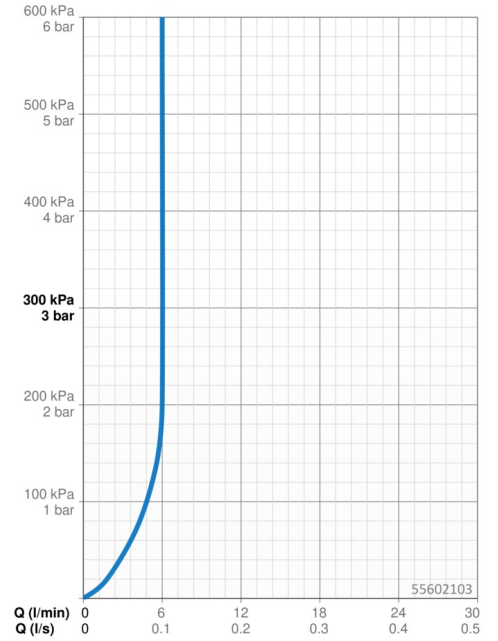

Technical data

Flow properties

Flow-rate at 3 bar (with flow controller) **6.0 l/min**

Technical properties

Hot water supply **max. +80°C**
Working pressure **0.5-10 bar**
Projection **185 mm**
Backflow prevention (EN1717) **AA**
Material **Brass**

Regulations

EN standard **EN 817**

Approvals and Declarations

Declaration of conformity **DoC**
EPD **S-P-07752**

Sustainability

EPD module A1 (kg CO2 eq.) **8,27**
EPD module A2 (kg CO2 eq.) **0,26**
EPD module A3 (kg CO2 eq.) **5,16**
EPD module A1-A3 (kg CO2 eq.) **13,64**
EPD module A4 (kg CO2 eq.) **0,23**
EPD module B7 (kg CO2 eq.) **1158,00**
EPD module C2 (kg CO2 eq.) **0,01**
EPD module C3 (kg CO2 eq.) **0,01**
EPD module C4 (kg CO2 eq.) **0,18**
EPD module D (kg CO2 eq.) **-4,22**