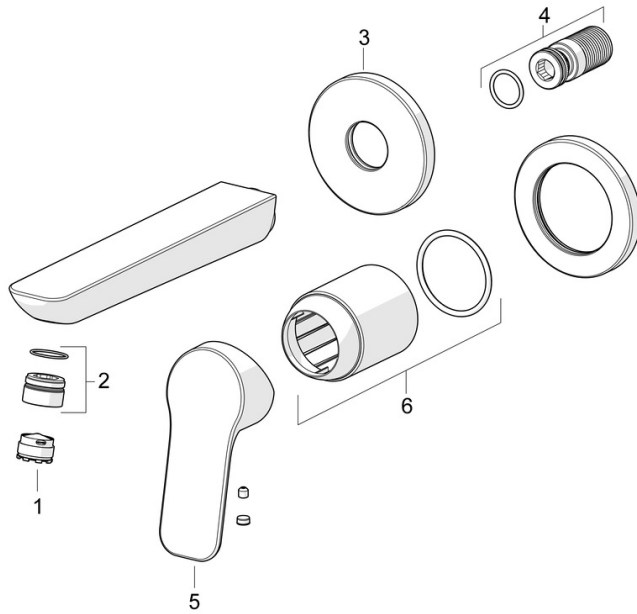

- Washbasin
- Trim Kit, Single-lever
- Concealed wall mounting
- Chrome
- Fixed spout
- PCA® - constant flow rate regardless of pressure variations, Hidden aerator
- Hot/Cold symbols, Single operating lever/handle
- Limitation option for maximum temperature and flow-rate
- ø 35 mm ceramic cartridge for flow and temperature control

### SP55602103

	<b>Name</b>	<b>Code</b>
01	Aerator, M18.5x1, TJ	59913366
02	Fitting ring for aerator	59913654
03	Cover flange, d 75 mm	59913246
04	Thread nipple	59913658
05	Lever	1014955V
06	Cover sleeve	59912511