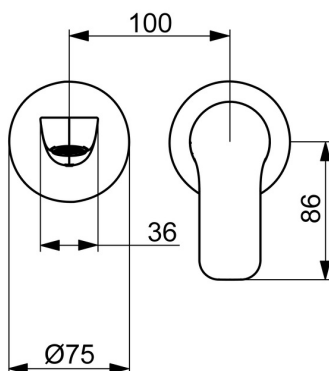

EAN: 4057304019036

[static.hansa.com/55602103](https://static.hansa.com/55602103)

Introducing the HANSABASIC washbasin faucet - a timeless choice for every modern bathroom. This trim kit features a chrome surface treatment and is designed for concealed wall-mounting. With hot and cold symbols and a single-operating lever, this faucet makes controlling the water temperature and flow effortless while the fixed spout ensures a consistent water flow. This faucet not only comes with a universal design but also offers outstanding price-performance ratio. Choose the BASIC line for daily enjoyment in everyday use.

- Washbasin
- Trim Kit, Single-lever
- Concealed wall mounting
- Chrome
- Fixed spout
- PCA® - constant flow rate regardless of pressure variations, Hidden aerator
- Hot/Cold symbols, Single operating lever/handle
- Limitation option for maximum temperature and flow-rate
- ø 35 mm ceramic cartridge for flow and temperature control

### Technical properties

Hot water supply **max. +80°C**  
 Working pressure **0.5-10 bar**  
 Projection **185 mm**  
 Backflow prevention (EN1717) **AA**  
 Material **Brass**

### SP55602103

	<b>Name</b>	<b>Code</b>
01	Aerator, M18.5x1, TJ	59913366
02	Fitting ring for aerator	59913654
03	Cover flange, d 75 mm	59913246
04	Thread nipple	59913658
05	Lever	1014955V
06	Cover sleeve	59912511