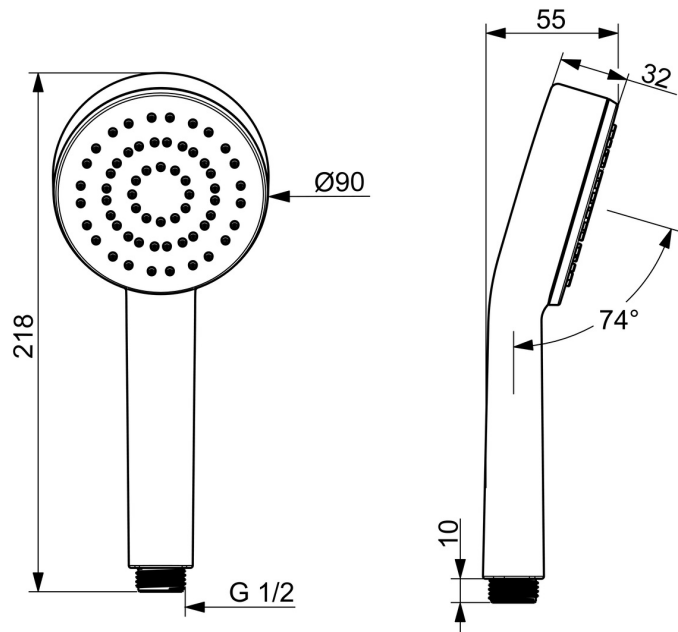

Introducing the HANSABASIC hand shower, the perfect addition to any shower solution. With its sleek chrome surface treatment and anti-limescale technology, this hand shower is easy to clean and maintain. The refreshing spray type provides a strong water stream that activates and refreshes the body. This new product emphasizes quality and at the same time offers outstanding price-performance. Choose the BASIC line for daily enjoyment in everyday use.

- Shower solutions
- Accessories
- Chrome
- Anti limescale technology (easy to clean)
- Refreshing - Strong water stream, activates and refreshes body
- 1 spray function