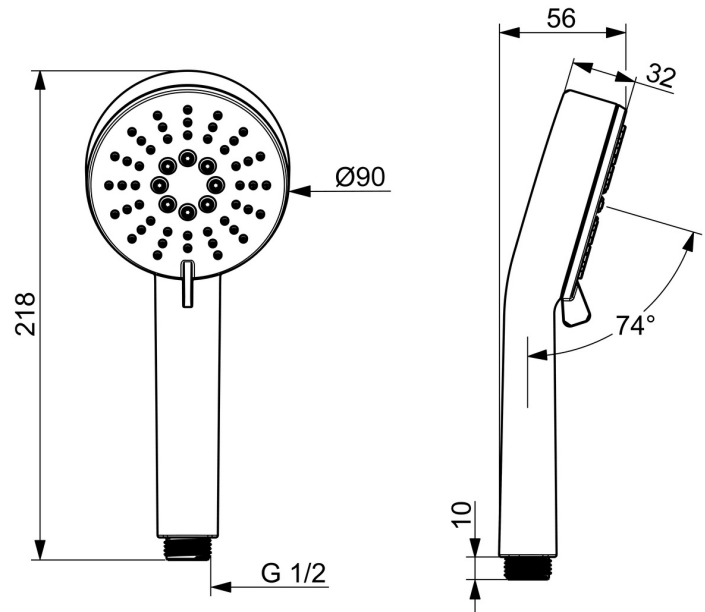

EAN: 4057304019111
static.hansa.com/55620100

Introducing the HANSABASIC hand shower, the perfect addition to any shower solution. With its sleek chrome surface treatment and anti-limescale technology, this hand shower is easy to clean and maintain. Featuring three spray functions - normal, refreshing, and relaxing - you can choose the perfect water stream to activate, refresh, or relax your body. This new product emphasizes quality and at the same time offers outstanding price-performance. Choose the BASIC line for daily enjoyment in everyday use.

- Shower solutions
- Chrome
- Anti limescale technology (easy to clean)
- Normal - Even and soft water stream, Refreshing - Strong water stream, activates and refreshes body, Relaxing - Soft water stream, pleasant for entire body
- 3 spray functions

Technical data

Flow properties

Flow-rate at 3 bar **11.4 l/min**

Technical properties

Hot water supply **max. +65°C**
 Working pressure **0.5-5 bar**
 Connection size **G1/2**
 Material **Composite**

Regulations