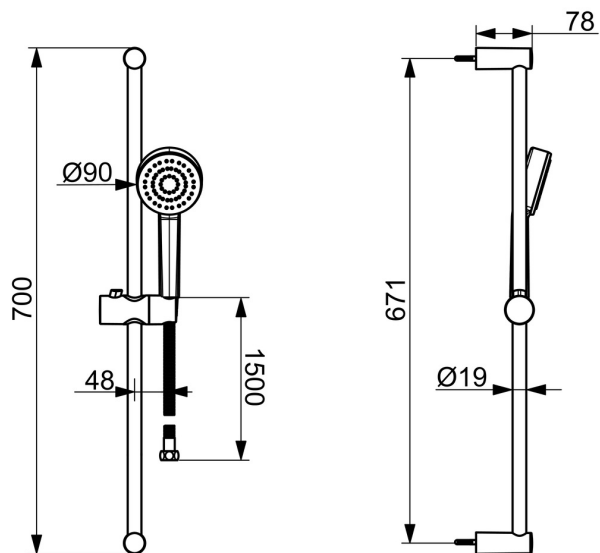

EAN: 4057304019128
static.hansa.com/55780113

Introducing this HANSABASIC shower set - a timeless choice for every modern bathroom. With a sleek chrome finish and wall-mounted installation, this shower set not only comes with a universal design but also offers outstanding price-performance ratio. The set includes a hand shower, shower rail, adjustable shower rail bracket, and a shower hose, all featuring anti-scale technology for easy cleaning. The refreshing spray type provides a strong water stream that activates and refreshes the body. With one-spray function, this shower set is perfect for those who want a simple yet effective shower experience. Choose the BASIC line for daily enjoyment in everyday use.

- Shower solutions
- Wall mounted
- Chrome
- Hand shower, Shower rail, Adjustable shower rail bracket, Shower hose (1500 mm), Anti limescale technology (easy to clean)
- Refreshing - Strong water stream, activates and refreshes body
- 1 spray function

Technical data

Flow properties

Flow-rate at 3 bar **12.0 l/min**

Technical properties

DN-size (nominal dimension) **DN15**
 Hot water supply **max. +65°C**
 Working pressure **0.5-5 bar**
 Connection size **G1/2**
 Diameter **Ø 19 mm**
 Installation width **671 mm**
 Length / Height **700 mm**
 Material **Composite**

Regulations

EN standard **EN 1112, EN 1113**

Approvals and Declarations

Declaration of conformity **DoC**

Spare parts

SP55780113

	Name	Code
01	Slide for shower rail	1017138V