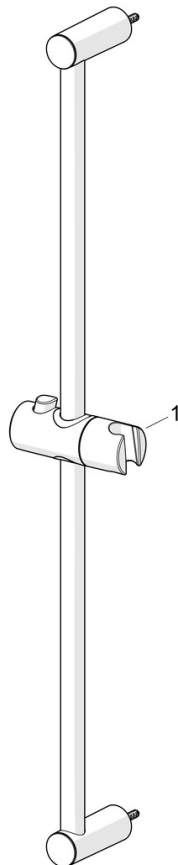

EAN: 4057304019128
static.hansa.com/55780113

Introducing this HANSABASIC shower set - a timeless choice for every modern bathroom. With a sleek chrome finish and wall-mounted installation, this shower set not only comes with a universal design but also offers outstanding price-performance ratio. The set includes a hand shower, shower rail, adjustable shower rail bracket, and a shower hose, all featuring anti-scale technology for easy cleaning. The refreshing spray type provides a strong water stream that activates and refreshes the body. With one-spray function, this shower set is perfect for those who want a simple yet effective shower experience. Choose the BASIC line for daily enjoyment in everyday use.

- Shower solutions
- Wall mounted
- Chrome
- Hand shower, Shower rail, Adjustable shower rail bracket, Shower hose (1500 mm), Anti limescale technology (easy to clean)
- Refreshing - Strong water stream, activates and refreshes body
- 1 spray function

Technical data

Flow properties

Flow-rate at 3 bar **12.0 l/min**

Technical properties

DN-size (nominal dimension) **DN15**
 Hot water supply **max. +65°C**
 Working pressure **0.5-5 bar**
 Connection size **G1/2**
 Diameter **Ø 19 mm**
 Installation width **671 mm**
 Length / Height **700 mm**
 Material **Composite**

Regulations

EN standard **EN 1112, EN 1113**

Approvals and Declarations

Declaration of conformity **DoC**

Spare parts

SP55780113

	Name	Code
01	Slide for shower rail	1017138V