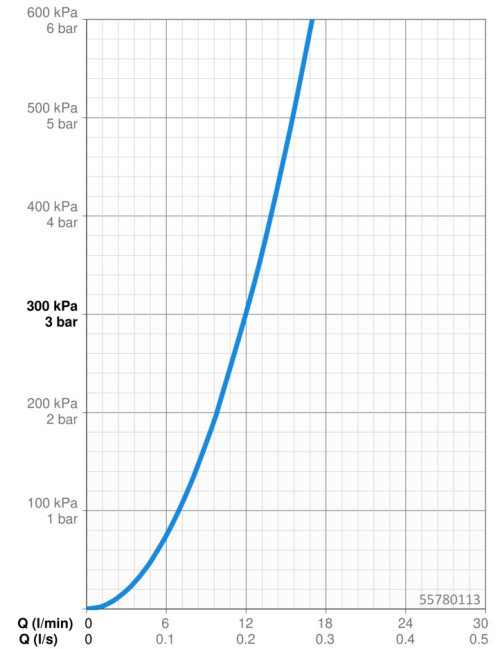

Technical data

Flow properties

Flow-rate at 3 bar **12.0 l/min**

Technical properties

DN-size (nominal dimension) **DN15**
Hot water supply **max. +65°C**
Working pressure **0.5-5 bar**
Connection size **G1/2**
Diameter **Ø 19 mm**
Installation width **671 mm**
Length / Height **700 mm**
Material **Composite**

Regulations

EN standard **EN 1112, EN 1113**

Approvals and Declarations

Declaration of conformity **DoC**