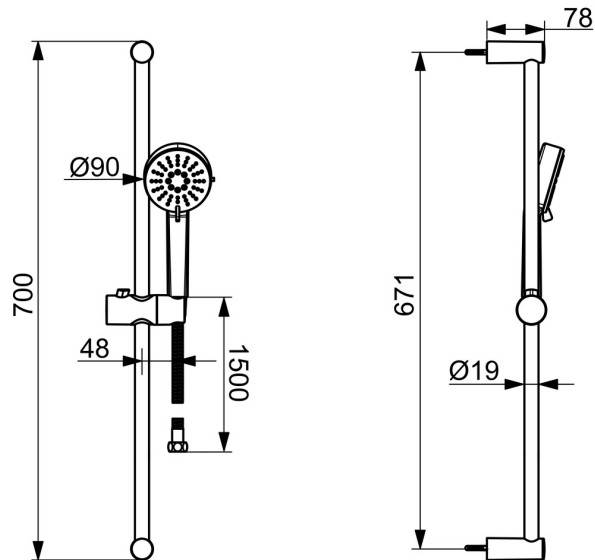

EAN: 4057304019135

static.hansa.com/55780133

Introducing this HANSABASIC shower set - a timeless choice for every modern bathroom. With a sleek chrome finish and wall-mounted installation, this shower set not only comes with a universal design but also offers outstanding price-performance ratio. The set includes a hand shower, shower rail, adjustable shower rail bracket, and a shower hose, all featuring anti-scale technology for easy cleaning. The refreshing spray type provides a strong water stream that activates and refreshes the body. With three spray functions - normal, refreshing, and relaxing - you can customize your shower experience to your liking. Choose the BASIC line for daily enjoyment in everyday use.

- Shower solutions
- Wall mounted
- Chrome
- Hand shower, Shower rail, Adjustable shower rail bracket, Shower hose (1500 mm), Anti limescale technology (easy to clean)
- Normal - Even and soft water stream, Refreshing - Strong water stream, activates and refreshes body, Relaxing - Soft water stream, pleasant for entire body
- 3 spray functions

Technical data

Flow properties

Flow-rate at 3 bar **11.4 l/min**

Technical properties

DN-size (nominal dimension) **DN15**
 Hot water supply **max. +65°C**
 Working pressure **0.5-5 bar**
 Connection size **G1/2**
 Diameter **Ø 19 mm**
 Installation width **671 mm**
 Length / Height **700 mm**
 Material **Composite**

Regulations

EN standard **EN 1112, EN 1113**

Approvals and Declarations

Declaration of conformity **DoC**

Spare parts

SP55780113

	Name	Code
01	Slide for shower rail	1017138V