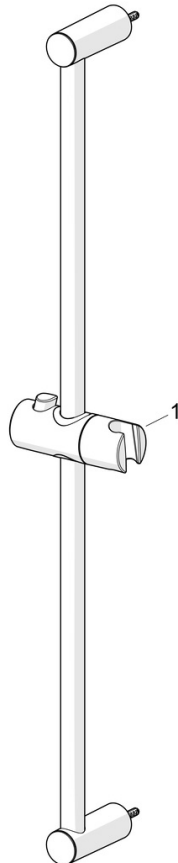

EAN: 4057304019135

static.hansa.com/55780133

Introducing this HANSABASIC shower set - a timeless choice for every modern bathroom. With a sleek chrome finish and wall-mounted installation, this shower set not only comes with a universal design but also offers outstanding price-performance ratio. The set includes a hand shower, shower rail, adjustable shower rail bracket, and a shower hose, all featuring anti-scale technology for easy cleaning. The refreshing spray type provides a strong water stream that activates and refreshes the body. With three spray functions - normal, refreshing, and relaxing - you can customize your shower experience to your liking. Choose the BASIC line for daily enjoyment in everyday use.

- Shower solutions
- Wall mounted
- Chrome
- Hand shower, Shower rail, Adjustable shower rail bracket, Shower hose (1500 mm), Anti limescale technology (easy to clean)
- Normal - Even and soft water stream, Refreshing - Strong water stream, activates and refreshes body, Relaxing - Soft water stream, pleasant for entire body
- 3 spray functions

Technical data

Flow properties

Flow-rate at 3 bar **11.4 l/min**

Technical properties

DN-size (nominal dimension) **DN15**
 Hot water supply **max. +65°C**
 Working pressure **0.5-5 bar**
 Connection size **G1/2**
 Diameter **Ø 19 mm**
 Installation width **671 mm**
 Length / Height **700 mm**
 Material **Composite**

Regulations

EN standard **EN 1112, EN 1113**

Approvals and Declarations

Declaration of conformity **DoC**

Spare parts

SP55780113

	Name	Code
01	Slide for shower rail	1017138V