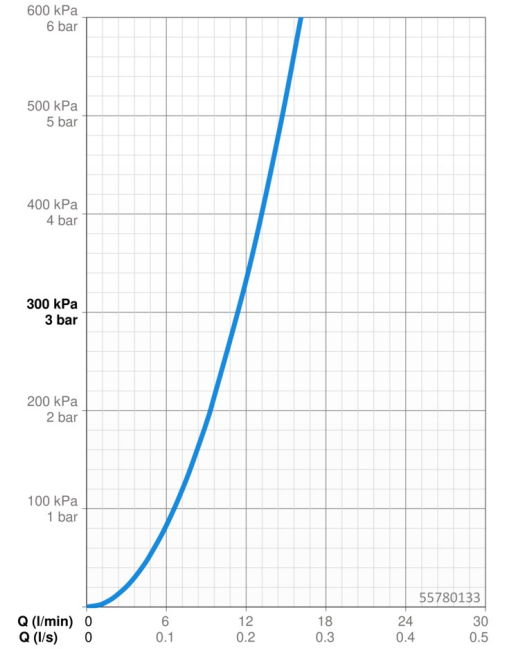

Technical data

Flow properties

Flow-rate at 3 bar **11.4 l/min**

Technical properties

DN-size (nominal dimension) **DN15**
Hot water supply **max. +65°C**
Working pressure **0.5-5 bar**
Connection size **G1/2**
Diameter **Ø 19 mm**
Installation width **671 mm**
Length / Height **700 mm**
Material **Composite**

Regulations

EN standard **EN 1112, EN 1113**

Approvals and Declarations

Declaration of conformity **DoC**