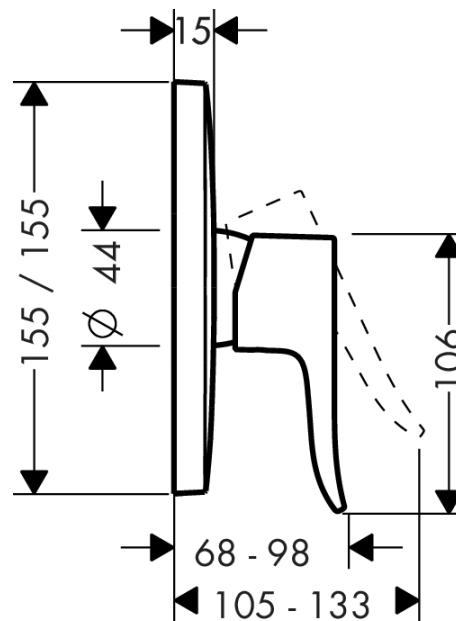

Metris

Single lever shower mixer for concealed installation

Surfaces: **chrome** Article Number: **31456000**

Description

product features

- 1 outlet
- connection type: basic set
- operating pressure: min. 1 bar / max. 10 bar
- ceramic cartridge
- temperature limitation adjustable
- with silencer
- scope of supply: escutcheon, handle, sleeve, mixing unit

Mandatory Accessoires

- Basic set iBox universal (#01800XXX)

Optional Accessoires

- Extension element (#15597XXX)

Product image

Scale drawing

Flowchart