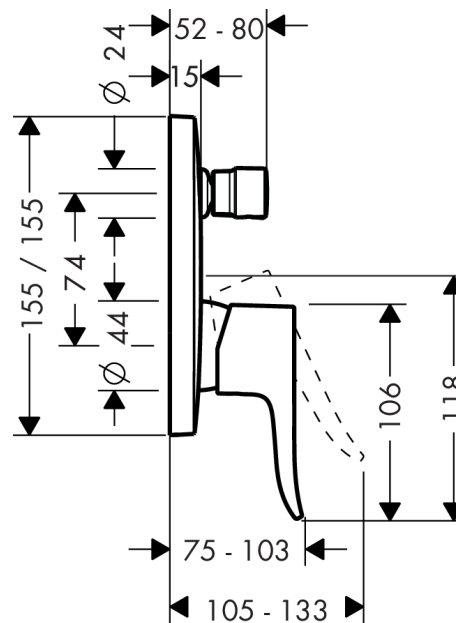

Metris

Single lever bath mixer for concealed installation

Surfaces: **chrome** Article Number: **31454000**

Description

product features

- connection type: basic set
- ceramic cartridge
- temperature limitation adjustable
- with automatic resetting
- non-return valve
- with silencer
- scope of supply: handle, sleeve, escutcheon, diverter, mixing unit

Mandatory Accessoires

- Basic set iBox universal (#01800XXX)

Optional Accessoires

- Extension element (#15597XXX)

Product image

Scale drawing

Flowchart