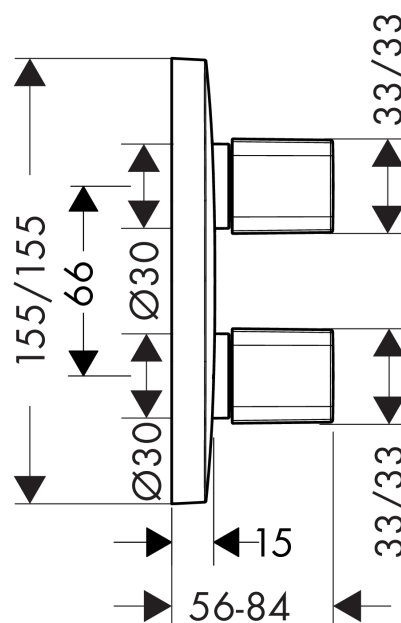

##### product features

- scope of supply: handles, sleeve, escutcheon, mixing unit
- 3 outlets
- simultaneous utilization by 3 outlets
- connection dimension: DN20

#### Scale drawing