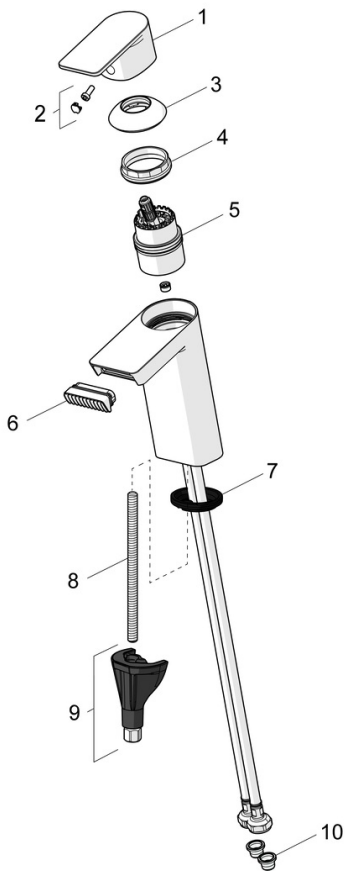

EAN: 4057304015175
static.hansa.com/57092273

Beauty that flows from within – experience the diamond waterfall effect.

Introducing this bathroom faucets that features a unique diamond waterfall effect. The laminar stream aerator is real eye catcher that brings a touch of nature to your bathroom. The single-lever, top-operating faucet with hot and cold symbols and fixed spout make it easy to use. The inner body is made of corrosion resistant brass, ensuring durability and longevity. This deck-mounted faucet is perfect for any washbasin installation. Upgrade your bathroom with this timeless elegance for any bathroom design.

- Washbasin
- Single-lever
- Deck mounted
- Chrome
- Fixed spout
- Laminar stream
- Single operating lever/handle, Hot/Cold symbols
- Pop-up waste with draw-rod
- Limitation option for maximum temperature and flow-rate
- ø 40 mm ceramic cartridge for flow and temperature control
- Flexible inlet pipes
- Inner body made of DZR brass, 3S-installation system for safe and simple mounting
- diamond structured water flow

Technical data

Flow properties

Flow-rate at 3 bar (with flow controller) **5.4 l/min**

Technical properties

DN-size (nominal dimension) **DN15**
 Hot water supply **max. +70°C**
 Working pressure **0.5-10 bar**
 Connection size **G3/8**
 Projection **113 mm**
 Backflow prevention (EN1717) **AA**
 Material **Brass**

reddot winner 2021

Spare parts

SP57082273

	Name	Code
01	Lever	1009774V
02	Symbol plug	59914573
03	Covering cap	59914649
04	Tightening nut, M42x1.5, SW 38	59914128
05	Cartridge	59914665
06	Aerator	1006714V
07	Bottom seal	59914591
08	Fixing screw, M8x1, L=130	59914474
09	Fixing set	59914475
10	Litter filter	59911684