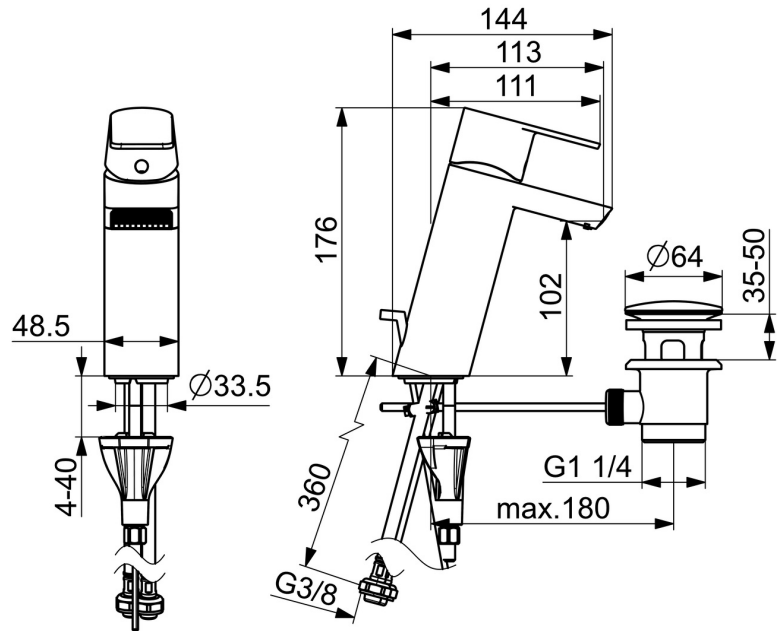

EAN: 4057304015175
static.hansa.com/57092273

Beauty that flows from within – experience the diamond waterfall effect.

Introducing this bathroom faucets that features a unique diamond waterfall effect. The laminar stream aerator is real eye catcher that brings a touch of nature to your bathroom. The single-lever, top-operating faucet with hot and cold symbols and fixed spout make it easy to use. The inner body is made of corrosion resistant brass, ensuring durability and longevity. This deck-mounted faucet is perfect for any washbasin installation. Upgrade your bathroom with this timeless elegance for any bathroom design.

- Washbasin
- Single-lever
- Deck mounted
- Chrome
- Fixed spout
- Laminar stream
- Single operating lever/handle, Hot/Cold symbols
- Pop-up waste with draw-rod
- Limitation option for maximum temperature and flow-rate
- ø 40 mm ceramic cartridge for flow and temperature control
- Flexible inlet pipes
- Inner body made of DZR brass, 3S-installation system for safe and simple mounting
- diamond structured water flow

Technical data

Flow properties

Flow-rate at 3 bar (with flow controller) **5.4 l/min**

Technical properties

DN-size (nominal dimension) **DN15**
 Hot water supply **max. +70°C**
 Working pressure **0.5-10 bar**
 Connection size **G3/8**
 Projection **113 mm**
 Backflow prevention (EN1717) **AA**
 Material **Brass**

reddot winner 2021

Spare parts

SP57082273

	Name	Code
01	Lever	1009774V
02	Symbol plug	59914573
03	Covering cap	59914649
04	Tightening nut, M42x1.5, SW 38	59914128
05	Cartridge	59914665
06	Aerator	1006714V
07	Bottom seal	59914591
08	Fixing screw, M8x1, L=130	59914474
09	Fixing set	59914475
10	Litter filter	59911684