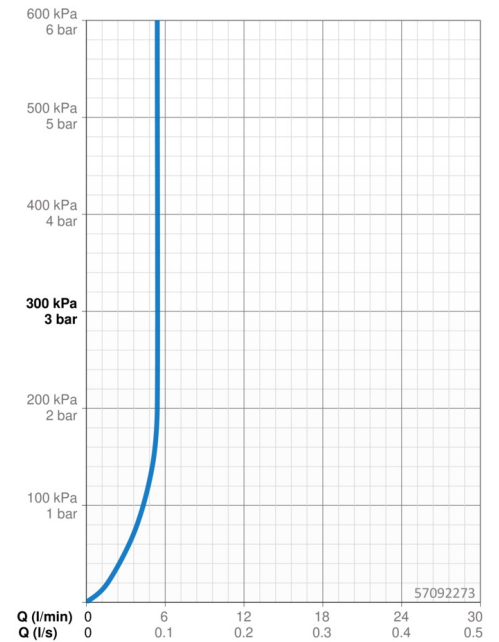

Technical data

Flow properties

Flow-rate at 3 bar (with flow controller) **5.4 l/min**

Technical properties

DN-size (nominal dimension) **DN15**
Hot water supply **max. +70°C**
Working pressure **0.5-10 bar**
Connection size **G3/8**
Projection **113 mm**
Backflow prevention (EN1717) **AA**
Material **Brass**

Regulations

EN standard **EN 817**
Noise class **I (ISO 3822)**

Approvals and Declarations

ABP **P-IX 38183/IO**
Declaration of conformity **DoC**
EPD **S-P-06391**

Sustainability

EPD module A1 (kg CO2 eq.) **10,83**
EPD module A2 (kg CO2 eq.) **0,52**
EPD module A3 (kg CO2 eq.) **1,02**
EPD module A1-A3 (kg CO2 eq.) **12,38**
EPD module A4 (kg CO2 eq.) **0,34**
EPD module B7 (kg CO2 eq.) **1668,60**
EPD module C2 (kg CO2 eq.) **0,02**
EPD module C3 (kg CO2 eq.) **0,03**
EPD module C4 (kg CO2 eq.) **0,09**
EPD module D (kg CO2 eq.) **-8,81**

reddot winner 2021