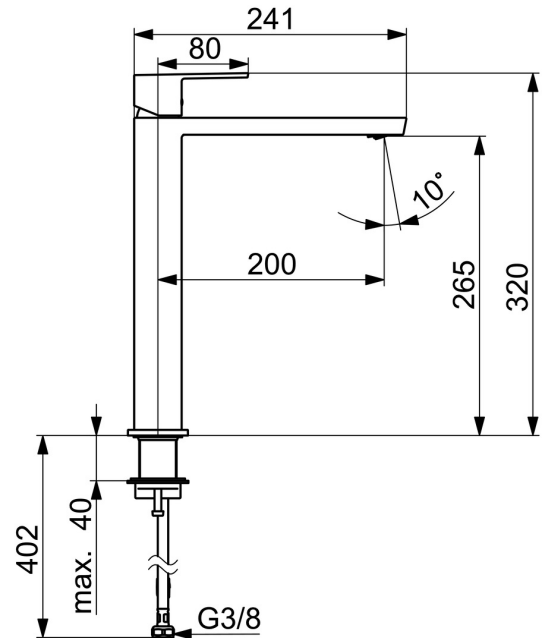

EAN: 4057304015205  
[static.hansa.com/57102273](http://static.hansa.com/57102273)

Introducing this high washbasin faucet from the Stela design line as the perfect new edgy addition to your bathroom. Its chrome surface treatment adds a touch of elegance to any washbasin. The single-operating lever with hot and cold symbols and fixed spout make it easy to use. The inner body is made of corrosion resistant brass, ensuring durability and longevity. This deck-mounted faucet is perfect for any washbasin installation. Upgrade your bathroom with this timeless elegance for any bathroom design.

- Washbasin
- Single-lever
- Deck mounted
- Chrome
- Fixed spout
- PCA® - constant flow rate regardless of pressure variations, Adjustable flow angle
- Single operating lever/handle, Hot/Cold symbols
- ø 25 mm ceramic cartridge for flow and temperature control
- Flexible inlet pipes
- Inner body made of DZR brass
- Without pop-up waste

### Technical properties

Hot water supply **max. +70°C**  
 Working pressure **0.5-10 bar**  
 Connection size **G3/8**  
 Projection **200 mm**  
 Backflow prevention (EN1717) **AA**  
 Material **Brass**

### SP57102273

	Name	Code
1	Lever	1006412V
2	Cover plug	59913762
3	Screw, M5x8, SW2.5	59904755
4	Covering cap	59913957
5	Tightening nut, M32x1, SW24	59913958
6	Cartridge, 2.5	59913914
7	Fitting ring for aerator, M24x1, SW17, (2019-)	59914744
8	Aerator, M24x1 HC SSR-STD	59914015
9	Cover flange	1006394V
10	Bottom seal	59914650
11	Fixing set	59913371