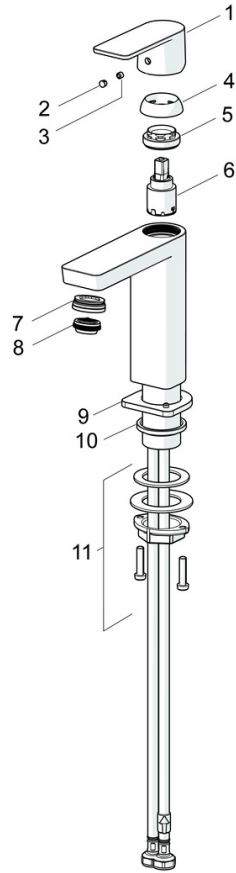

EAN: 4057304015205  
[static.hansa.com/57102273](http://static.hansa.com/57102273)

Introducing this high washbasin faucet from the Stela design line as the perfect new edgy addition to your bathroom. Its chrome surface treatment adds a touch of elegance to any washbasin. The single-operating lever with hot and cold symbols and fixed spout make it easy to use. The inner body is made of corrosion resistant brass, ensuring durability and longevity. This deck-mounted faucet is perfect for any washbasin installation. Upgrade your bathroom with this timeless elegance for any bathroom design.

- Washbasin
- Single-lever
- Deck mounted
- Chrome
- Fixed spout
- PCA® - constant flow rate regardless of pressure variations, Adjustable flow angle
- Single operating lever/handle, Hot/Cold symbols
- ø 25 mm ceramic cartridge for flow and temperature control
- Flexible inlet pipes
- Inner body made of DZR brass
- Without pop-up waste

### Technical properties

Hot water supply **max. +70°C**  
 Working pressure **0.5-10 bar**  
 Connection size **G3/8**  
 Projection **200 mm**  
 Backflow prevention (EN1717) **AA**  
 Material **Brass**

### SP57102273

	Name	Code
1	Lever	1006412V
2	Cover plug	59913762
3	Screw, M5x8, SW2.5	59904755
4	Covering cap	59913957
5	Tightening nut, M32x1, SW24	59913958
6	Cartridge, 2.5	59913914
7	Fitting ring for aerator, M24x1, SW17, (2019-)	59914744
8	Aerator, M24x1 HC SSR-STD	59914015
9	Cover flange	1006394V
10	Bottom seal	59914650
11	Fixing set	59913371