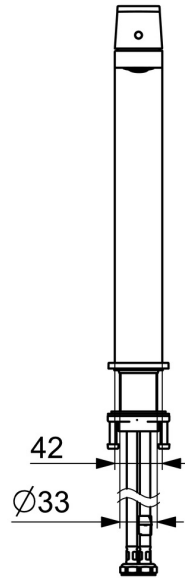

EAN: 4057304015205  
[static.hansa.com/57102273](http://static.hansa.com/57102273)

Introducing this high washbasin faucet from the Stela design line as the perfect new edgy addition to your bathroom. Its chrome surface treatment adds a touch of elegance to any washbasin. The single-operating lever with hot and cold symbols and fixed spout make it easy to use. The inner body is made of corrosion resistant brass, ensuring durability and longevity. This deck-mounted faucet is perfect for any washbasin installation. Upgrade your bathroom with this timeless elegance for any bathroom design.

- Washbasin
- Single-lever
- Deck mounted
- Chrome
- Fixed spout
- PCA® - constant flow rate regardless of pressure variations, Adjustable flow angle
- Single operating lever/handle, Hot/Cold symbols
- ø 25 mm ceramic cartridge for flow and temperature control
- Flexible inlet pipes
- Inner body made of DZR brass
- Without pop-up waste

### Technical properties

Hot water supply **max. +70°C**  
 Working pressure **0.5-10 bar**  
 Connection size **G3/8**  
 Projection **200 mm**  
 Backflow prevention (EN1717) **AA**  
 Material **Brass**

### SP57102273

	Name	Code
1	Lever	1006412V
2	Cover plug	59913762
3	Screw, M5x8, SW2.5	59904755
4	Covering cap	59913957
5	Tightening nut, M32x1, SW24	59913958
6	Cartridge, 2.5	59913914
7	Fitting ring for aerator, M24x1, SW17, (2019-)	59914744
8	Aerator, M24x1 HC SSR-STD	59914015
9	Cover flange	1006394V
10	Bottom seal	59914650
11	Fixing set	59913371