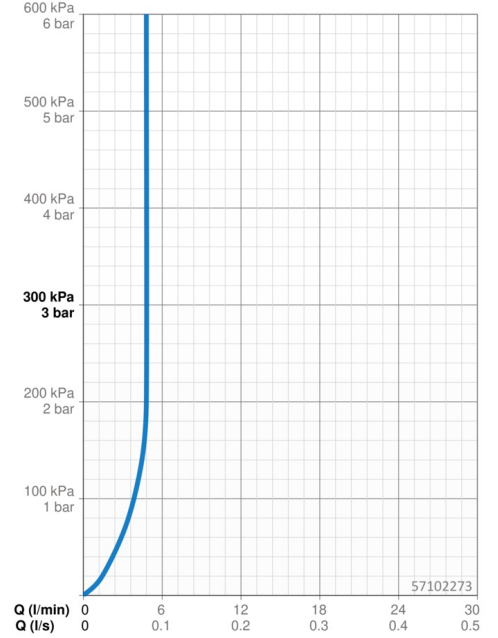

Technical data

Flow properties

Flow-rate at 3 bar (with flow controller) **4.8 l/min**

Technical properties

Hot water supply **max. +70°C**
Working pressure **0.5-10 bar**
Connection size **G3/8**
Projection **200 mm**
Backflow prevention (EN1717) **AA**
Material **Brass**

Regulations

EN standard **EN 817**
Noise class **I (ISO 3822)**

Approvals and Declarations

ABP **PA-IX 38025/IO**
Declaration of conformity **DoC**
EPD **S-P-06391**

Sustainability

EPD module A1 (kg CO2 eq.) **12,61**
EPD module A2 (kg CO2 eq.) **0,60**
EPD module A3 (kg CO2 eq.) **1,19**
EPD module A1-A3 (kg CO2 eq.) **14,41**
EPD module A4 (kg CO2 eq.) **0,40**
EPD module B7 (kg CO2 eq.) **1483,20**
EPD module C2 (kg CO2 eq.) **0,03**
EPD module C3 (kg CO2 eq.) **0,03**
EPD module C4 (kg CO2 eq.) **0,11**
EPD module D (kg CO2 eq.) **-10,25**