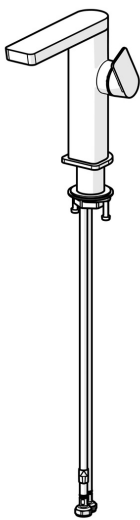

EAN: 4057304015229
static.hansa.com/57142273

The perfect combination of style and function. This washbasin faucet from the Stela design line is the perfect new edgy addition to your bathroom. Its chrome surface treatment adds a touch of elegance to any washbasin. The single-lever, side operated faucet with hot and cold symbols and fixed spout make it easy to use. The inner body is made of corrosion resistant brass, ensuring durability and longevity. This deck-mounted faucet is perfect for any washbasin installation. Upgrade your bathroom with this timeless elegance for any bathroom design.

- Washbasin
- Single-lever, side operated
- Deck mounted
- Chrome
- Swivel spout
- PCA® - constant flow rate regardless of pressure variations, Adjustable flow angle
- Single operating lever/handle, Hot/Cold symbols
- \varnothing 25 mm ceramic cartridge for flow and temperature control
- Flexible inlet pipes
- Inner body made of DZR brass
- Without pop-up waste
- swivel spout with detent in middle position

Technical data

Flow properties

Flow-rate at 3 bar (with flow controller) **4.8 l/min**

Technical properties

Hot water supply **max. +70°C**
 Working pressure **0.5-10 bar**
 Connection size **G3/8**
 Projection **134 mm**
 Backflow prevention (EN1717) **AA**
 Material **Brass**

Regulations

EN standard **EN 817**
 Noise class **I (ISO 3822)**

Approvals and Declarations

ABP **PA-IX 38026/IO**
 Declaration of conformity **DoC**

Spare parts

SP57142273

	Name	Code
01	Aerator, M24x1 HC SSR-STD	59914015
02	Fitting ring for aerator, M24x1, SW17, (2019-)	59914744
03	Spout, L=154	1006400V
04	Sealing kit	59911884
05	Lever	1000776V
06	Cover plug	59913762
07	Screw, M5x8, SW2.5	59904755
08	Covering cap Discontinued	59914638
09	Tightening nut, M32x1, SW24	59913958
10	Cartridge, 2.5	59913914
11	Cover flange	1006394V
12	Bottom seal	59914650
13	Fixing set	59913371