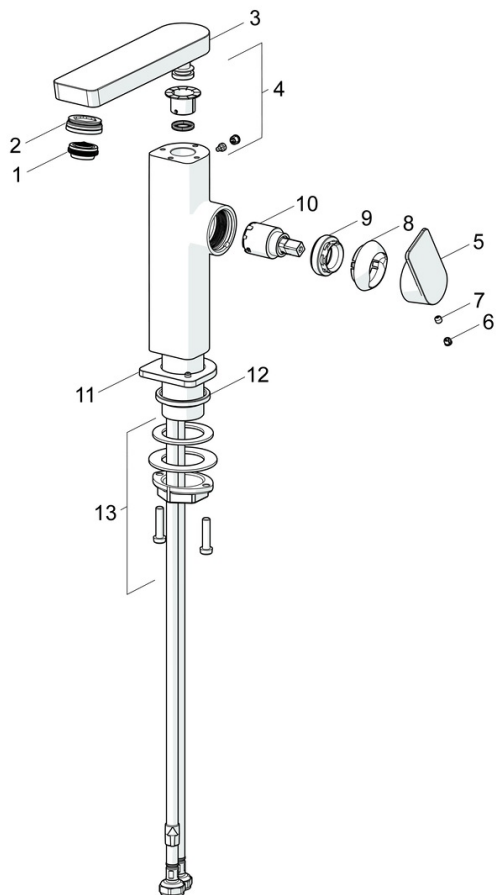

EAN: 4057304015229
static.hansa.com/57142273

The perfect combination of style and function. This washbasin faucet from the Stela design line is the perfect new edgy addition to your bathroom. Its chrome surface treatment adds a touch of elegance to any washbasin. The single-lever, side operated faucet with hot and cold symbols and fixed spout make it easy to use. The inner body is made of corrosion resistant brass, ensuring durability and longevity. This deck-mounted faucet is perfect for any washbasin installation. Upgrade your bathroom with this timeless elegance for any bathroom design.

- Washbasin
- Single-lever, side operated
- Deck mounted
- Chrome
- Swivel spout
- PCA® - constant flow rate regardless of pressure variations, Adjustable flow angle
- Single operating lever/handle, Hot/Cold symbols
- \varnothing 25 mm ceramic cartridge for flow and temperature control
- Flexible inlet pipes
- Inner body made of DZR brass
- Without pop-up waste
- swivel spout with detent in middle position

Technical data

Flow properties

Flow-rate at 3 bar (with flow controller) **4.8 l/min**

Technical properties

Hot water supply **max. +70°C**
 Working pressure **0.5-10 bar**
 Connection size **G3/8**
 Projection **134 mm**
 Backflow prevention (EN1717) **AA**
 Material **Brass**

Regulations

EN standard **EN 817**
 Noise class **I (ISO 3822)**

Approvals and Declarations

ABP **PA-IX 38026/IO**
 Declaration of conformity **DoC**

Spare parts

SP57142273

	Name	Code
01	Aerator, M24x1 HC SSR-STD	59914015
02	Fitting ring for aerator, M24x1, SW17, (2019-)	59914744
03	Spout, L=154	1006400V
04	Sealing kit	59911884
05	Lever	1000776V
06	Cover plug	59913762
07	Screw, M5x8, SW2.5	59904755
08	Covering cap Discontinued	59914638
09	Tightening nut, M32x1, SW24	59913958
10	Cartridge, 2.5	59913914
11	Cover flange	1006394V
12	Bottom seal	59914650
13	Fixing set	59913371