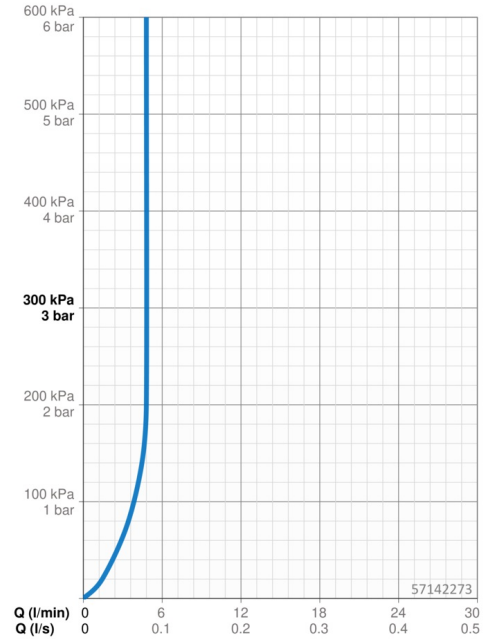

EAN: 4057304015229
static.hansa.com/57142273

The perfect combination of style and function. This washbasin faucet from the Stela design line is the perfect new edgy addition to your bathroom. Its chrome surface treatment adds a touch of elegance to any washbasin. The single-lever, side operated faucet with hot and cold symbols and fixed spout make it easy to use. The inner body is made of corrosion resistant brass, ensuring durability and longevity. This deck-mounted faucet is perfect for any washbasin installation. Upgrade your bathroom with this timeless elegance for any bathroom design.

- Washbasin
- Single-lever, side operated
- Deck mounted
- Chrome
- Swivel spout
- PCA® - constant flow rate regardless of pressure variations, Adjustable flow angle
- Single operating lever/handle, Hot/Cold symbols
- \varnothing 25 mm ceramic cartridge for flow and temperature control
- Flexible inlet pipes
- Inner body made of DZR brass
- Without pop-up waste
- swivel spout with detent in middle position

Technical data

Flow properties

Flow-rate at 3 bar (with flow controller) **4.8 l/min**

Technical properties

Hot water supply **max. +70°C**
 Working pressure **0.5-10 bar**
 Connection size **G3/8**
 Projection **134 mm**
 Backflow prevention (EN1717) **AA**
 Material **Brass**

Regulations

EN standard **EN 817**
 Noise class **I (ISO 3822)**

Approvals and Declarations

ABP **PA-IX 38026/IO**
 Declaration of conformity **DoC**

Spare parts

SP57142273

	Name	Code
01	Aerator, M24x1 HC SSR-STD	59914015
02	Fitting ring for aerator, M24x1, SW17, (2019-)	59914744
03	Spout, L=154	1006400V
04	Sealing kit	59911884
05	Lever	1000776V
06	Cover plug	59913762
07	Screw, M5x8, SW2.5	59904755
08	Covering cap Discontinued	59914638
09	Tightening nut, M32x1, SW24	59913958
10	Cartridge, 2.5	59913914
11	Cover flange	1006394V
12	Bottom seal	59914650
13	Fixing set	59913371