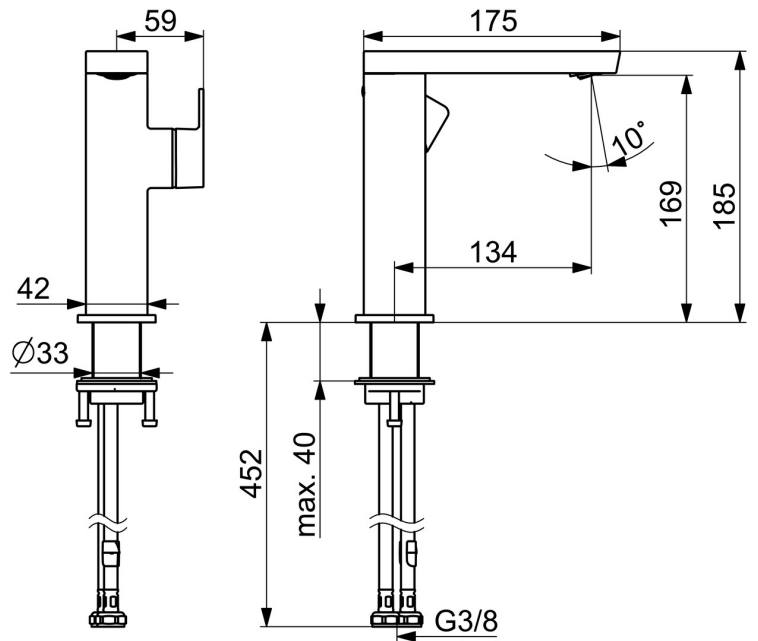

EAN: 4057304015229
static.hansa.com/57142273

The perfect combination of style and function. This washbasin faucet from the Stela design line is the perfect new edgy addition to your bathroom. Its chrome surface treatment adds a touch of elegance to any washbasin. The single-lever, side operated faucet with hot and cold symbols and fixed spout make it easy to use. The inner body is made of corrosion resistant brass, ensuring durability and longevity. This deck-mounted faucet is perfect for any washbasin installation. Upgrade your bathroom with this timeless elegance for any bathroom design.

- Washbasin
- Single-lever, side operated
- Deck mounted
- Chrome
- Swivel spout
- PCA® - constant flow rate regardless of pressure variations, Adjustable flow angle
- Single operating lever/handle, Hot/Cold symbols
- \varnothing 25 mm ceramic cartridge for flow and temperature control
- Flexible inlet pipes
- Inner body made of DZR brass
- Without pop-up waste
- swivel spout with detent in middle position

Technical data

Flow properties

Flow-rate at 3 bar (with flow controller) **4.8 l/min**

Technical properties

Hot water supply **max. +70°C**
 Working pressure **0.5-10 bar**
 Connection size **G3/8**
 Projection **134 mm**
 Backflow prevention (EN1717) **AA**
 Material **Brass**

Regulations

EN standard **EN 817**
 Noise class **I (ISO 3822)**

Approvals and Declarations

ABP **PA-IX 38026/IO**
 Declaration of conformity **DoC**

Spare parts

SP57142273

	Name	Code
01	Aerator, M24x1 HC SSR-STD	59914015
02	Fitting ring for aerator, M24x1, SW17, (2019-)	59914744
03	Spout, L=154	1006400V
04	Sealing kit	59911884
05	Lever	1000776V
06	Cover plug	59913762
07	Screw, M5x8, SW2.5	59904755
08	Covering cap Discontinued	59914638
09	Tightening nut, M32x1, SW24	59913958
10	Cartridge, 2.5	59913914
11	Cover flange	1006394V
12	Bottom seal	59914650
13	Fixing set	59913371