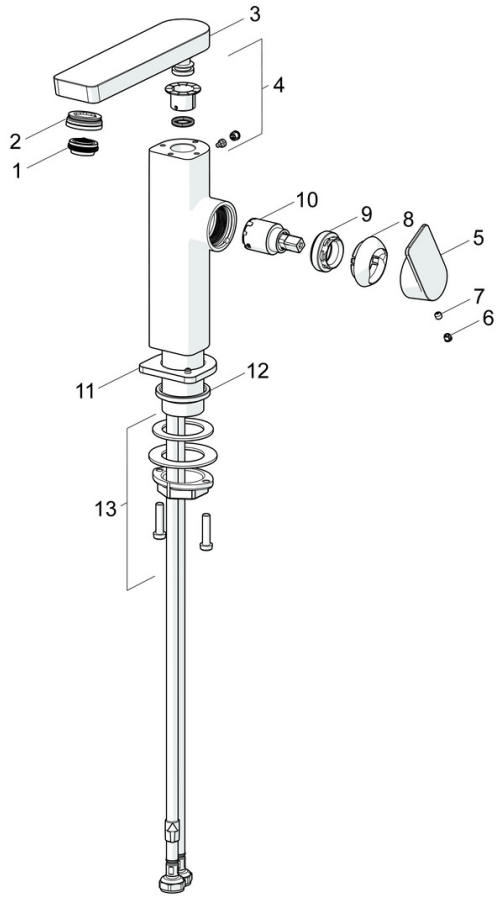

EAN: 4057304015212
static.hansa.com/57152273

The perfect combination of style and function. This washbasin faucet from the Stela design line is the perfect new edgy addition to your bathroom. Its chrome surface treatment adds a touch of elegance to any washbasin. The single-lever, side-operated faucet with hot and cold symbols and fixed spout make it easy to use. The inner body is made of corrosion resistant brass, ensuring durability and longevity. This deck-mounted faucet is perfect for any washbasin installation. Upgrade your bathroom with this timeless elegance for any bathroom design.

- Washbasin
- Single-lever, side operated
- Deck mounted
- Chrome
- Swivel spout
- PCA® - constant flow rate regardless of pressure variations, Adjustable flow angle
- Single operating lever/handle, Hot/Cold symbols
- Pop-up waste with draw-rod
- ø 25 mm ceramic cartridge for flow and temperature control
- Flexible inlet pipes
- Inner body made of DZR brass
- swivel spout with detent in middle position

Technical data

Flow properties

Flow-rate at 3 bar (with flow controller) **4.8 l/min**

Technical properties

Hot water supply **max. +70°C**
 Working pressure **0.5-10 bar**
 Connection size **G3/8**
 Projection **134 mm**
 Backflow prevention (EN1717) **AA**
 Material **Brass**

Spare parts

SP57142273

	Name	Code
01	Aerator, M24x1 HC SSR-STD	59914015
02	Fitting ring for aerator, M24x1, SW17, (2019-)	59914744
03	Spout, L=154	1006400V
04	Sealing kit	59911884
05	Lever	1000776V
06	Cover plug	59913762
07	Screw, M5x8, SW2.5	59904755
08	Covering cap Discontinued	59914638
09	Tightening nut, M32x1, SW24	59913958
10	Cartridge, 2.5	59913914
11	Cover flange	1006394V
12	Bottom seal	59914650
13	Fixing set	59913371