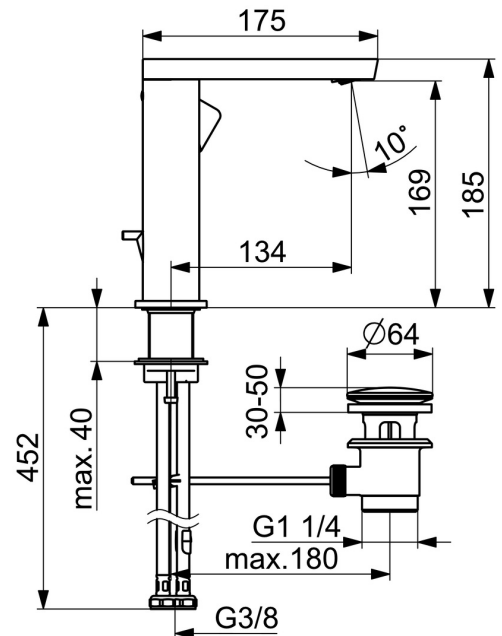

EAN: 4057304015212
static.hansa.com/57152273

The perfect combination of style and function. This washbasin faucet from the Stela design line is the perfect new edgy addition to your bathroom. Its chrome surface treatment adds a touch of elegance to any washbasin. The single-lever, side-operated faucet with hot and cold symbols and fixed spout make it easy to use. The inner body is made of corrosion resistant brass, ensuring durability and longevity. This deck-mounted faucet is perfect for any washbasin installation. Upgrade your bathroom with this timeless elegance for any bathroom design.

- Washbasin
- Single-lever, side operated
- Deck mounted
- Chrome
- Swivel spout
- PCA® - constant flow rate regardless of pressure variations, Adjustable flow angle
- Single operating lever/handle, Hot/Cold symbols
- Pop-up waste with draw-rod
- ø 25 mm ceramic cartridge for flow and temperature control
- Flexible inlet pipes
- Inner body made of DZR brass
- swivel spout with detent in middle position

Technical data

Flow properties

Flow-rate at 3 bar (with flow controller) **4.8 l/min**

Technical properties

Hot water supply **max. +70°C**
 Working pressure **0.5-10 bar**
 Connection size **G3/8**
 Projection **134 mm**
 Backflow prevention (EN1717) **AA**
 Material **Brass**

Spare parts

SP57142273

	Name	Code
01	Aerator, M24x1 HC SSR-STD	59914015
02	Fitting ring for aerator, M24x1, SW17, (2019-)	59914744
03	Spout, L=154	1006400V
04	Sealing kit	59911884
05	Lever	1000776V
06	Cover plug	59913762
07	Screw, M5x8, SW2.5	59904755
08	Covering cap Discontinued	59914638
09	Tightening nut, M32x1, SW24	59913958
10	Cartridge, 2.5	59913914
11	Cover flange	1006394V
12	Bottom seal	59914650
13	Fixing set	59913371