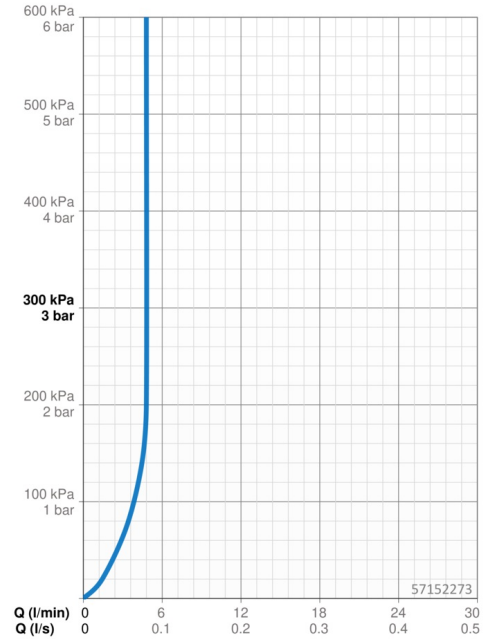

- Washbasin
- Single-lever, side operated
- Deck mounted
- Chrome
- Swivel spout
- PCA® - constant flow rate regardless of pressure variations, Adjustable flow angle
- Single operating lever/handle, Hot/Cold symbols
- Pop-up waste with draw-rod
- ø 25 mm ceramic cartridge for flow and temperature control
- Flexible inlet pipes
- Inner body made of DZR brass
- swivel spout with detent in middle position

Technical data

Flow properties

Flow-rate at 3 bar (with flow controller) **4.8 l/min**

Technical properties

Hot water supply **max. +70°C**
 Working pressure **0.5-10 bar**
 Connection size **G3/8**
 Projection **134 mm**
 Backflow prevention (EN1717) **AA**
 Material **Brass**

Regulations

EN standard **EN 817**
 Noise class **I (ISO 3822)**

Approvals and Declarations

ABP **PA-IX 38026/IO**
 Declaration of conformity **DoC**
 EPD **S-P-06391**

Sustainability

EPD module A1 (kg CO2 eq.) **14,69**
 EPD module A2 (kg CO2 eq.) **0,70**
 EPD module A3 (kg CO2 eq.) **1,39**
 EPD module A1-A3 (kg CO2 eq.) **16,79**
 EPD module A4 (kg CO2 eq.) **0,47**
 EPD module B7 (kg CO2 eq.) **1483,20**
 EPD module C2 (kg CO2 eq.) **0,03**
 EPD module C3 (kg CO2 eq.) **0,03**
 EPD module C4 (kg CO2 eq.) **0,13**
 EPD module D (kg CO2 eq.) **-11,94**