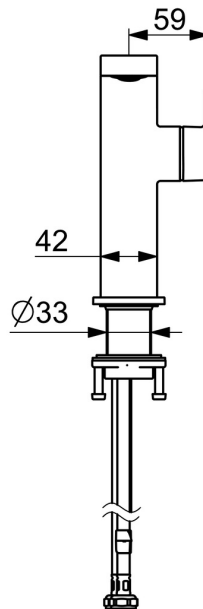

EAN: 4057304015212
static.hansa.com/57152273

The perfect combination of style and function. This washbasin faucet from the Stela design line is the perfect new edgy addition to your bathroom. Its chrome surface treatment adds a touch of elegance to any washbasin. The single-lever, side-operated faucet with hot and cold symbols and fixed spout make it easy to use. The inner body is made of corrosion resistant brass, ensuring durability and longevity. This deck-mounted faucet is perfect for any washbasin installation. Upgrade your bathroom with this timeless elegance for any bathroom design.

- Washbasin
- Single-lever, side operated
- Deck mounted
- Chrome
- Swivel spout
- PCA® - constant flow rate regardless of pressure variations, Adjustable flow angle
- Single operating lever/handle, Hot/Cold symbols
- Pop-up waste with draw-rod
- ø 25 mm ceramic cartridge for flow and temperature control
- Flexible inlet pipes
- Inner body made of DZR brass
- swivel spout with detent in middle position

Technical data

Flow properties

Flow-rate at 3 bar (with flow controller) **4.8 l/min**

Technical properties

Hot water supply **max. +70°C**
 Working pressure **0.5-10 bar**
 Connection size **G3/8**
 Projection **134 mm**
 Backflow prevention (EN1717) **AA**
 Material **Brass**

Spare parts

SP57142273

	Name	Code
01	Aerator, M24x1 HC SSR-STD	59914015
02	Fitting ring for aerator, M24x1, SW17, (2019-)	59914744
03	Spout, L=154	1006400V
04	Sealing kit	59911884
05	Lever	1000776V
06	Cover plug	59913762
07	Screw, M5x8, SW2.5	59904755
08	Covering cap Discontinued	59914638
09	Tightening nut, M32x1, SW24	59913958
10	Cartridge, 2.5	59913914
11	Cover flange	1006394V
12	Bottom seal	59914650
13	Fixing set	59913371