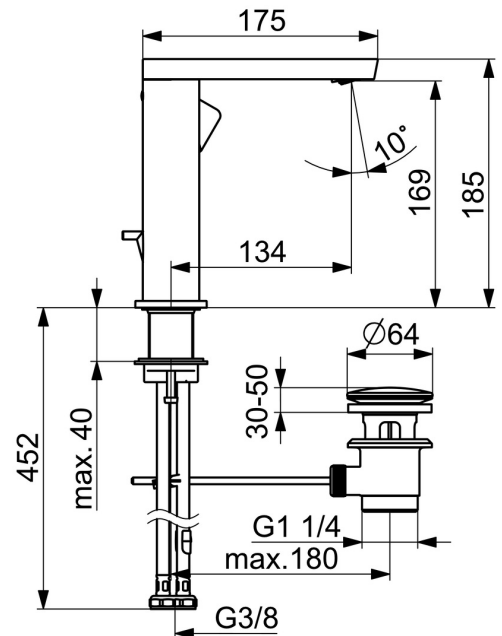

EAN: 4057304018268
static.hansa.com/571522730004

The perfect combination of style and function. This washbasin faucet from the Stela design line is the perfect new edgy addition to your bathroom. Its chrome surface treatment adds a touch of elegance to any washbasin. The single-lever, side operated faucet with hot and cold symbols and fixed spout make it easy to use. The inner body is made of corrosion resistant brass, ensuring durability and longevity. This deck-mounted faucet is perfect for any washbasin installation. Upgrade your bathroom with this timeless elegance for any bathroom design.

- Industry, ECO Building, Housing
- Single-lever, side operated
- Deck mounted
- Chrome
- Swivel spout
- PCA® - constant flow rate regardless of pressure variations
- Single operating lever/handle, Hot/Cold symbols
- Pop-up waste with draw-rod
- ø 25 mm ceramic cartridge for flow and temperature control
- Flexible inlet pipes
- Inner body made of DZR brass
- swivel spout with detent in middle position

Technical data

Flow properties

Flow-rate at 3 bar (with flow controller) **3.4 l/min**

Technical properties

DN-size (nominal dimension) **DN15**
 Hot water supply **max. +70°C**
 Working pressure **0.5-10 bar**
 Connection size **G3/8**
 Projection **134 mm**
 Backflow prevention (EN1717) **AA**
 Material **Brass**

Spare parts

SP57142273

	Name	Code
01	Aerator, M24x1 HC SSR-STD	59914015
02	Fitting ring for aerator, M24x1, SW17, (2019-)	59914744
03	Spout, L=154	1006400V
04	Sealing kit	59911884
05	Lever	1000776V
06	Cover plug	59913762
07	Screw, M5x8, SW2.5	59904755
08	Covering cap Discontinued	59914638
09	Tightening nut, M32x1, SW24	59913958
10	Cartridge, 2.5	59913914
11	Cover flange	1006394V
12	Bottom seal	59914650
13	Fixing set	59913371