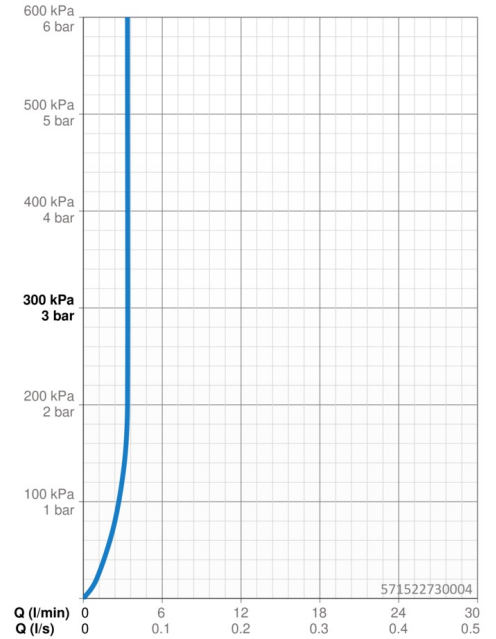

- Industry, ECO Building, Housing
- Single-lever, side operated
- Deck mounted
- Chrome
- Swivel spout
- PCA® - constant flow rate regardless of pressure variations
- Single operating lever/handle, Hot/Cold symbols
- Pop-up waste with draw-rod
- ø 25 mm ceramic cartridge for flow and temperature control
- Flexible inlet pipes
- Inner body made of DZR brass
- swivel spout with detent in middle position

Technical data

Flow properties

Flow-rate at 3 bar (with flow controller) **3.4 l/min**

Technical properties

DN-size (nominal dimension) **DN15**
 Hot water supply **max. +70°C**
 Working pressure **0.5-10 bar**
 Connection size **G3/8**
 Projection **134 mm**
 Backflow prevention (EN1717) **AA**
 Material **Brass**

Regulations

EN standard **EN 817**
 Noise class **I (ISO 3822)**

Approvals and Declarations

ABP **PA-IX 38026/IO**
 Declaration of conformity **DoC**
 EPD **S-P-06391**

Sustainability

EPD module A1 (kg CO2 eq.) **15,48**
 EPD module A2 (kg CO2 eq.) **0,74**
 EPD module A3 (kg CO2 eq.) **1,46**
 EPD module A1-A3 (kg CO2 eq.) **17,69**
 EPD module A4 (kg CO2 eq.) **0,49**
 EPD module B7 (kg CO2 eq.) **1038,24**
 EPD module C2 (kg CO2 eq.) **0,03**
 EPD module C3 (kg CO2 eq.) **0,04**
 EPD module C4 (kg CO2 eq.) **0,13**
 EPD module D (kg CO2 eq.) **-12,58**