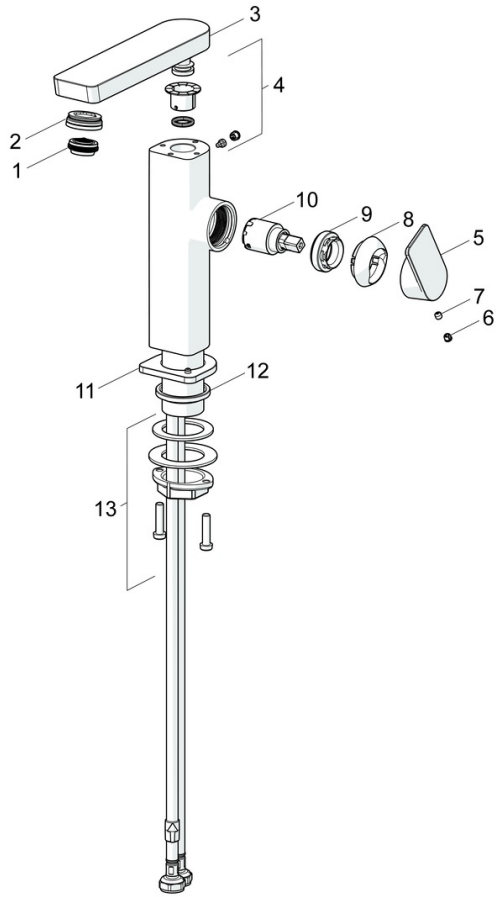

EAN: 4057304018268
static.hansa.com/571522730004

The perfect combination of style and function. This washbasin faucet from the Stela design line is the perfect new edgy addition to your bathroom. Its chrome surface treatment adds a touch of elegance to any washbasin. The single-lever, side operated faucet with hot and cold symbols and fixed spout make it easy to use. The inner body is made of corrosion resistant brass, ensuring durability and longevity. This deck-mounted faucet is perfect for any washbasin installation. Upgrade your bathroom with this timeless elegance for any bathroom design.

- Industry, ECO Building, Housing
- Single-lever, side operated
- Deck mounted
- Chrome
- Swivel spout
- PCA® - constant flow rate regardless of pressure variations
- Single operating lever/handle, Hot/Cold symbols
- Pop-up waste with draw-rod
- ø 25 mm ceramic cartridge for flow and temperature control
- Flexible inlet pipes
- Inner body made of DZR brass
- swivel spout with detent in middle position

Technical data

Flow properties

Flow-rate at 3 bar (with flow controller) **3.4 l/min**

Technical properties

DN-size (nominal dimension) **DN15**
 Hot water supply **max. +70°C**
 Working pressure **0.5-10 bar**
 Connection size **G3/8**
 Projection **134 mm**
 Backflow prevention (EN1717) **AA**
 Material **Brass**

Spare parts

SP57142273

	Name	Code
01	Aerator, M24x1 HC SSR-STD	59914015
02	Fitting ring for aerator, M24x1, SW17, (2019-)	59914744
03	Spout, L=154	1006400V
04	Sealing kit	59911884
05	Lever	1000776V
06	Cover plug	59913762
07	Screw, M5x8, SW2.5	59904755
08	Covering cap Discontinued	59914638
09	Tightening nut, M32x1, SW24	59913958
10	Cartridge, 2.5	59913914
11	Cover flange	1006394V
12	Bottom seal	59914650
13	Fixing set	59913371