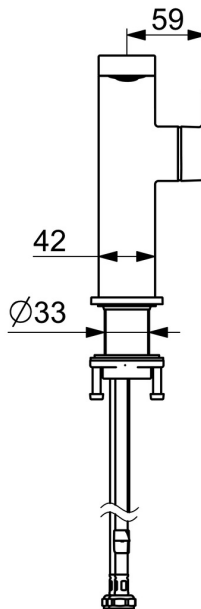

EAN: 4057304018268
static.hansa.com/571522730004

The perfect combination of style and function. This washbasin faucet from the Stela design line is the perfect new edgy addition to your bathroom. Its chrome surface treatment adds a touch of elegance to any washbasin. The single-lever, side operated faucet with hot and cold symbols and fixed spout make it easy to use. The inner body is made of corrosion resistant brass, ensuring durability and longevity. This deck-mounted faucet is perfect for any washbasin installation. Upgrade your bathroom with this timeless elegance for any bathroom design.

- Industry, ECO Building, Housing
- Single-lever, side operated
- Deck mounted
- Chrome
- Swivel spout
- PCA® - constant flow rate regardless of pressure variations
- Single operating lever/handle, Hot/Cold symbols
- Pop-up waste with draw-rod
- ø 25 mm ceramic cartridge for flow and temperature control
- Flexible inlet pipes
- Inner body made of DZR brass
- swivel spout with detent in middle position

Technical data

Flow properties

Flow-rate at 3 bar (with flow controller) **3.4 l/min**

Technical properties

DN-size (nominal dimension) **DN15**
 Hot water supply **max. +70°C**
 Working pressure **0.5-10 bar**
 Connection size **G3/8**
 Projection **134 mm**
 Backflow prevention (EN1717) **AA**
 Material **Brass**

Spare parts

SP57142273

	Name	Code
01	Aerator, M24x1 HC SSR-STD	59914015
02	Fitting ring for aerator, M24x1, SW17, (2019-)	59914744
03	Spout, L=154	1006400V
04	Sealing kit	59911884
05	Lever	1000776V
06	Cover plug	59913762
07	Screw, M5x8, SW2.5	59904755
08	Covering cap Discontinued	59914638
09	Tightening nut, M32x1, SW24	59913958
10	Cartridge, 2.5	59913914
11	Cover flange	1006394V
12	Bottom seal	59914650
13	Fixing set	59913371