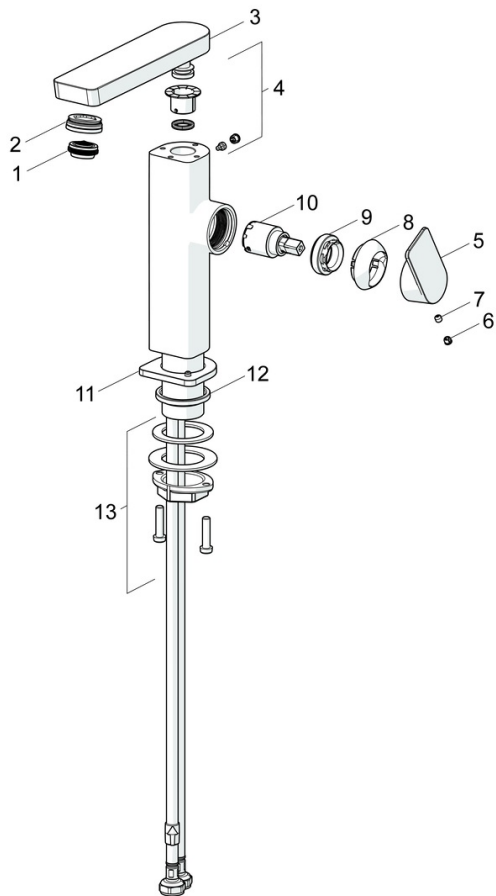

EAN: 4057304018275
static.hansa.com/571522730005

The perfect combination of style and function. This washbasin faucet from the Stela design line is the perfect new edgy addition to your bathroom. Its chrome surface treatment adds a touch of elegance to any washbasin. The single-lever, side operated faucet with hot and cold symbols and fixed spout make it easy to use. The inner body is made of corrosion resistant brass, ensuring durability and longevity. This deck-mounted faucet is perfect for any washbasin installation. Upgrade your bathroom with this timeless elegance for any bathroom design.

- Industry, ECO Building, Housing
- Single-lever, side operated
- Deck mounted
- Chrome
- Swivel spout
- PCA® - constant flow rate regardless of pressure variations
- Single operating lever/handle, Hot/Cold symbols
- Pop-up waste with draw-rod
- ø 25 mm ceramic cartridge for flow and temperature control
- Flexible inlet pipes
- Inner body made of DZR brass
- swivel spout with detent in middle position

Technical data

Flow properties

Flow-rate at 3 bar (with flow controller) **4.2 l/min**

Technical properties

DN-size (nominal dimension) **DN15**
 Hot water supply **max. +70°C**
 Working pressure **0.5-10 bar**
 Connection size **G3/8**
 Projection **134 mm**
 Backflow prevention (EN1717) **AA**
 Material **Brass**

Spare parts

SP57142273

	Name	Code
01	Aerator, M24x1 HC SSR-STD	59914015
02	Fitting ring for aerator, M24x1, SW17, (2019-)	59914744
03	Spout, L=154	1006400V
04	Sealing kit	59911884
05	Lever	1000776V
06	Cover plug	59913762
07	Screw, M5x8, SW2.5	59904755
08	Covering cap Discontinued	59914638
09	Tightening nut, M32x1, SW24	59913958
10	Cartridge, 2.5	59913914
11	Cover flange	1006394V
12	Bottom seal	59914650
13	Fixing set	59913371