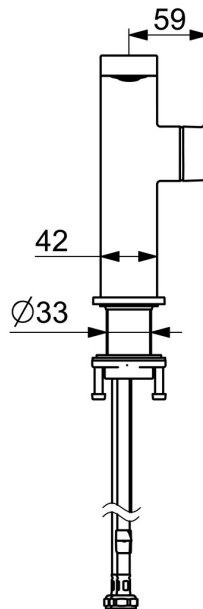

EAN: 4057304018275
static.hansa.com/571522730005

The perfect combination of style and function. This washbasin faucet from the Stela design line is the perfect new edgy addition to your bathroom. Its chrome surface treatment adds a touch of elegance to any washbasin. The single-lever, side operated faucet with hot and cold symbols and fixed spout make it easy to use. The inner body is made of corrosion resistant brass, ensuring durability and longevity. This deck-mounted faucet is perfect for any washbasin installation. Upgrade your bathroom with this timeless elegance for any bathroom design.

- Industry, ECO Building, Housing
- Single-lever, side operated
- Deck mounted
- Chrome
- Swivel spout
- PCA® - constant flow rate regardless of pressure variations
- Single operating lever/handle, Hot/Cold symbols
- Pop-up waste with draw-rod
- ø 25 mm ceramic cartridge for flow and temperature control
- Flexible inlet pipes
- Inner body made of DZR brass
- swivel spout with detent in middle position

Technical data

Flow properties

Flow-rate at 3 bar (with flow controller) **4.2 l/min**

Technical properties

DN-size (nominal dimension) **DN15**
 Hot water supply **max. +70°C**
 Working pressure **0.5-10 bar**
 Connection size **G3/8**
 Projection **134 mm**
 Backflow prevention (EN1717) **AA**
 Material **Brass**

Spare parts

SP57142273

	Name	Code
01	Aerator, M24x1 HC SSR-STD	59914015
02	Fitting ring for aerator, M24x1, SW17, (2019-)	59914744
03	Spout, L=154	1006400V
04	Sealing kit	59911884
05	Lever	1000776V
06	Cover plug	59913762
07	Screw, M5x8, SW2.5	59904755
08	Covering cap Discontinued	59914638
09	Tightening nut, M32x1, SW24	59913958
10	Cartridge, 2.5	59913914
11	Cover flange	1006394V
12	Bottom seal	59914650
13	Fixing set	59913371