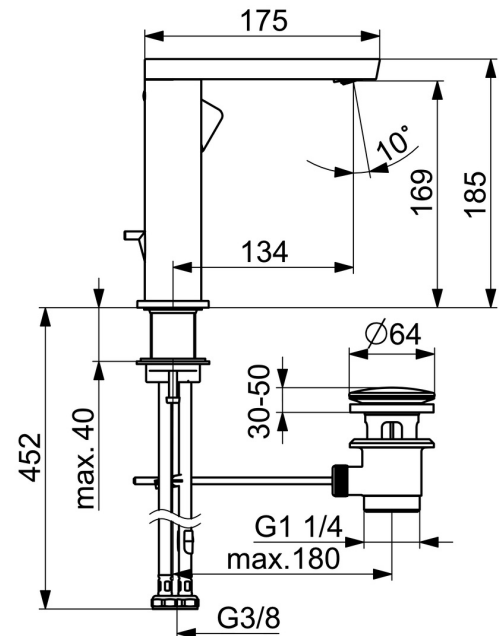

EAN: 4057304018275
static.hansa.com/571522730005

The perfect combination of style and function. This washbasin faucet from the Stela design line is the perfect new edgy addition to your bathroom. Its chrome surface treatment adds a touch of elegance to any washbasin. The single-lever, side operated faucet with hot and cold symbols and fixed spout make it easy to use. The inner body is made of corrosion resistant brass, ensuring durability and longevity. This deck-mounted faucet is perfect for any washbasin installation. Upgrade your bathroom with this timeless elegance for any bathroom design.

- Industry, ECO Building, Housing
- Single-lever, side operated
- Deck mounted
- Chrome
- Swivel spout
- PCA® - constant flow rate regardless of pressure variations
- Single operating lever/handle, Hot/Cold symbols
- Pop-up waste with draw-rod
- ø 25 mm ceramic cartridge for flow and temperature control
- Flexible inlet pipes
- Inner body made of DZR brass
- swivel spout with detent in middle position

Technical data

Flow properties

Flow-rate at 3 bar (with flow controller) **4.2 l/min**

Technical properties

DN-size (nominal dimension) **DN15**
 Hot water supply **max. +70°C**
 Working pressure **0.5-10 bar**
 Connection size **G3/8**
 Projection **134 mm**
 Backflow prevention (EN1717) **AA**
 Material **Brass**

Spare parts

SP57142273

	Name	Code
01	Aerator, M24x1 HC SSR-STD	59914015
02	Fitting ring for aerator, M24x1, SW17, (2019-)	59914744
03	Spout, L=154	1006400V
04	Sealing kit	59911884
05	Lever	1000776V
06	Cover plug	59913762
07	Screw, M5x8, SW2.5	59904755
08	Covering cap Discontinued	59914638
09	Tightening nut, M32x1, SW24	59913958
10	Cartridge, 2.5	59913914
11	Cover flange	1006394V
12	Bottom seal	59914650
13	Fixing set	59913371