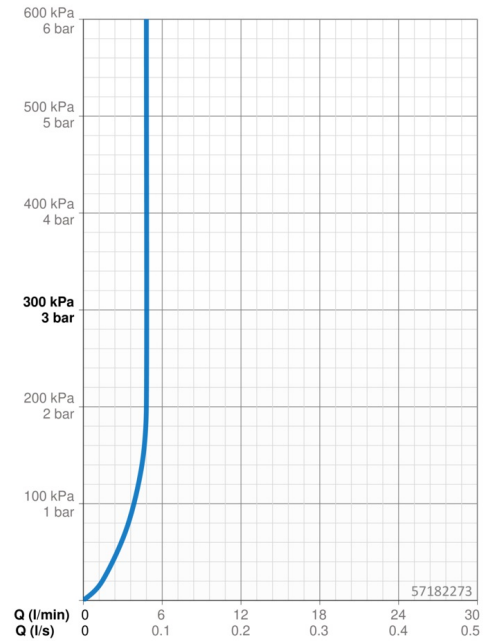

Technical data

Flow properties

Flow-rate at 3 bar (with flow controller) **4.8 l/min**

Technical properties

Hot water supply **max. +70°C**
Working pressure **0.5-10 bar**
Connection size **G3/8**
Projection **106 mm**
Backflow prevention (EN1717) **AA**
Material **Brass**

Regulations

EN standard **EN 817**
Noise class **I (ISO 3822)**

Approvals and Declarations

ABP **PA-IX 38025/IO**
Declaration of conformity **DoC**