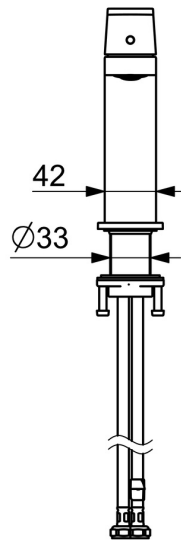

EAN: 4057304015182  
[static.hansa.com/57182273](http://static.hansa.com/57182273)

The perfect combination of style and function. This washbasin faucet from the Stela design line is the perfect new edgy addition to your bathroom. Its chrome surface treatment adds a touch of elegance to any washbasin. The single-lever, top-operating faucet with hot and cold symbols and fixed spout make it easy to use. The inner body is made of corrosion resistant brass, ensuring durability and longevity. This deck-mounted faucet is perfect for any washbasin installation. Upgrade your bathroom with this timeless elegance for any bathroom design.

- Washbasin
- Single-lever
- Deck mounted
- Chrome
- Fixed spout
- PCA® - constant flow rate regardless of pressure variations, Adjustable flow angle
- Single operating lever/handle, Hot/Cold symbols
- Pop-up waste with draw-rod
- ø 25 mm ceramic cartridge for flow and temperature control
- Flexible inlet pipes
- Inner body made of DZR brass

### Technical properties

Hot water supply **max. +70°C**  
 Working pressure **0.5-10 bar**  
 Connection size **G3/8**  
 Projection **106 mm**  
 Backflow prevention (EN1717) **AA**  
 Material **Brass**

### SP57192273

	Name	Code
01	Lever	1006412V
02	Cover plug	59913762
03	Screw, M5x8, SW2.5	59904755
04	Covering cap	59913957
05	Tightening nut, M32x1, SW24	59913958
06	Cartridge, 2.5	59913914
07	Fitting ring for aerator, M24x1, SW17, (2019-)	59914744
08	Aerator, M24x1 HC SSR-STD	59914015
09	Cover flange	1006394V
10	Bottom seal	59914650
11	Fixing set	59913371