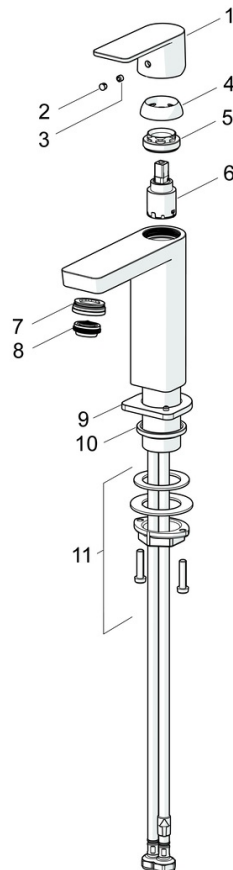

EAN: 4057304015182  
[static.hansa.com/57182273](http://static.hansa.com/57182273)

The perfect combination of style and function. This washbasin faucet from the Stela design line is the perfect new edgy addition to your bathroom. Its chrome surface treatment adds a touch of elegance to any washbasin. The single-lever, top-operating faucet with hot and cold symbols and fixed spout make it easy to use. The inner body is made of corrosion resistant brass, ensuring durability and longevity. This deck-mounted faucet is perfect for any washbasin installation. Upgrade your bathroom with this timeless elegance for any bathroom design.

- Washbasin
- Single-lever
- Deck mounted
- Chrome
- Fixed spout
- PCA® - constant flow rate regardless of pressure variations, Adjustable flow angle
- Single operating lever/handle, Hot/Cold symbols
- Pop-up waste with draw-rod
- ø 25 mm ceramic cartridge for flow and temperature control
- Flexible inlet pipes
- Inner body made of DZR brass

### Technical properties

Hot water supply **max. +70°C**  
 Working pressure **0.5-10 bar**  
 Connection size **G3/8**  
 Projection **106 mm**  
 Backflow prevention (EN1717) **AA**  
 Material **Brass**

### SP57192273

	Name	Code
01	Lever	1006412V
02	Cover plug	59913762
03	Screw, M5x8, SW2.5	59904755
04	Covering cap	59913957
05	Tightening nut, M32x1, SW24	59913958
06	Cartridge, 2.5	59913914
07	Fitting ring for aerator, M24x1, SW17, (2019-)	59914744
08	Aerator, M24x1 HC SSR-STD	59914015
09	Cover flange	1006394V
10	Bottom seal	59914650
11	Fixing set	59913371