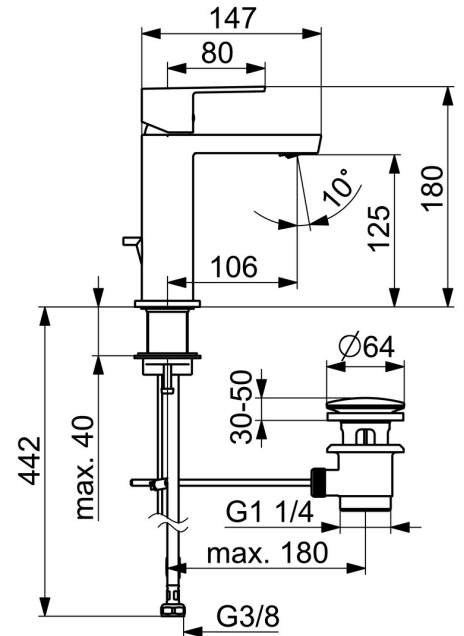

EAN: 4057304015182  
[static.hansa.com/57182273](http://static.hansa.com/57182273)

The perfect combination of style and function. This washbasin faucet from the Stela design line is the perfect new edgy addition to your bathroom. Its chrome surface treatment adds a touch of elegance to any washbasin. The single-lever, top-operating faucet with hot and cold symbols and fixed spout make it easy to use. The inner body is made of corrosion resistant brass, ensuring durability and longevity. This deck-mounted faucet is perfect for any washbasin installation. Upgrade your bathroom with this timeless elegance for any bathroom design.

- Washbasin
- Single-lever
- Deck mounted
- Chrome
- Fixed spout
- PCA® - constant flow rate regardless of pressure variations, Adjustable flow angle
- Single operating lever/handle, Hot/Cold symbols
- Pop-up waste with draw-rod
- ø 25 mm ceramic cartridge for flow and temperature control
- Flexible inlet pipes
- Inner body made of DZR brass

### Technical properties

Hot water supply **max. +70°C**  
 Working pressure **0.5-10 bar**  
 Connection size **G3/8**  
 Projection **106 mm**  
 Backflow prevention (EN1717) **AA**  
 Material **Brass**

### SP57192273

	Name	Code
01	Lever	1006412V
02	Cover plug	59913762
03	Screw, M5x8, SW2.5	59904755
04	Covering cap	59913957
05	Tightening nut, M32x1, SW24	59913958
06	Cartridge, 2.5	59913914
07	Fitting ring for aerator, M24x1, SW17, (2019-)	59914744
08	Aerator, M24x1 HC SSR-STD	59914015
09	Cover flange	1006394V
10	Bottom seal	59914650
11	Fixing set	59913371