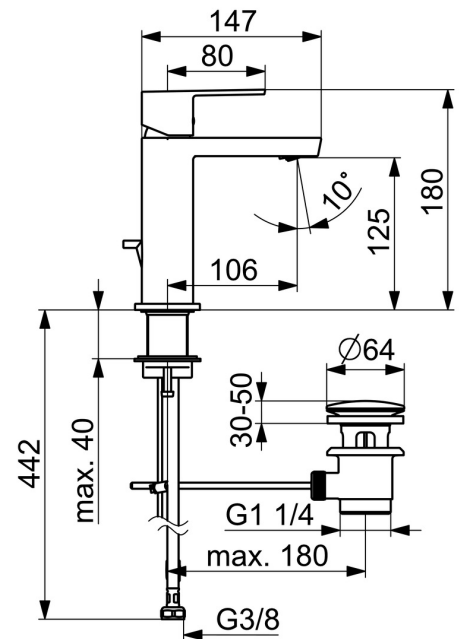

EAN: 4057304018244  
[static.hansa.com/571822730004](http://static.hansa.com/571822730004)

The perfect combination of style and function. This washbasin faucet from the Stela design line is the perfect new edgy addition to your bathroom. Its chrome surface treatment adds a touch of elegance to any washbasin. The single-lever, top-operating faucet with hot and cold symbols and fixed spout make it easy to use. The inner body is made of corrosion resistant brass, ensuring durability and longevity. This deck-mounted faucet is perfect for any washbasin installation. Upgrade your bathroom with this timeless elegance for any bathroom design.

- Industry, ECO Building, Housing
- Single-lever
- Deck mounted
- Chrome
- Fixed spout
- PCA® - constant flow rate regardless of pressure variations
- Single operating lever/handle, Hot/Cold symbols
- Push pop-up waste without draw-rod
- ø 25 mm ceramic cartridge for flow and temperature control
- Flexible inlet pipes
- Inner body made of DZR brass

### Technical properties

DN-size (nominal dimension) **DN15**  
 Hot water supply **max. +70°C**  
 Working pressure **0.5-10 bar**  
 Connection size **G3/8**  
 Projection **106 mm**  
 Backflow prevention (EN1717) **AA**  
 Material **Brass**

### SP57192273

	Name	Code
01	Lever	1006412V
02	Cover plug	59913762
03	Screw, M5x8, SW2.5	59904755
04	Covering cap	59913957
05	Tightening nut, M32x1, SW24	59913958
06	Cartridge, 2.5	59913914
07	Fitting ring for aerator, M24x1, SW17, (2019-)	59914744
08	Aerator, M24x1 HC SSR-STD	59914015
09	Cover flange	1006394V
10	Bottom seal	59914650
11	Fixing set	59913371