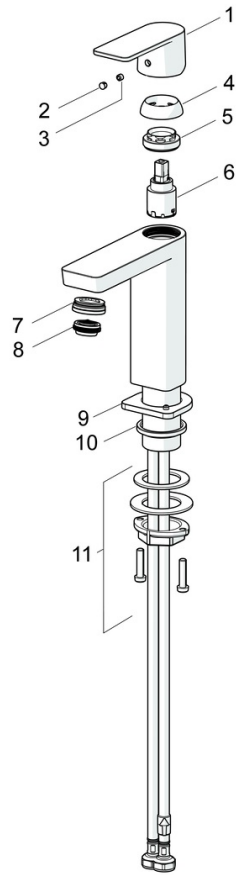

- Industry, ECO Building, Housing
- Single-lever
- Deck mounted
- Chrome
- Fixed spout
- PCA® - constant flow rate regardless of pressure variations
- Single operating lever/handle, Hot/Cold symbols
- Push pop-up waste without draw-rod
- ø 25 mm ceramic cartridge for flow and temperature control
- Flexible inlet pipes
- Inner body made of DZR brass

### Technical properties

DN-size (nominal dimension) **DN15**  
 Hot water supply **max. +70°C**  
 Working pressure **0.5-10 bar**  
 Connection size **G3/8**  
 Projection **106 mm**  
 Backflow prevention (EN1717) **AA**  
 Material **Brass**

### Sustainability

EPD module A1 (kg CO2 eq.) **9,72**  
 EPD module A2 (kg CO2 eq.) **0,47**  
 EPD module A3 (kg CO2 eq.) **0,92**  
 EPD module A1-A3 (kg CO2 eq.) **11,10**  
 EPD module A4 (kg CO2 eq.) **0,31**  
 EPD module B7 (kg CO2 eq.) **1038,24**  
 EPD module C2 (kg CO2 eq.) **0,02**  
 EPD module C3 (kg CO2 eq.) **0,02**  
 EPD module C4 (kg CO2 eq.) **0,08**  
 EPD module D (kg CO2 eq.) **-7,90**

### SP57192273

	Name	Code
01	Lever	1006412V
02	Cover plug	59913762
03	Screw, M5x8, SW2.5	59904755
04	Covering cap	59913957
05	Tightening nut, M32x1, SW24	59913958
06	Cartridge, 2.5	59913914
07	Fitting ring for aerator, M24x1, SW17, (2019-)	59914744
08	Aerator, M24x1 HC SSR-STD	59914015
09	Cover flange	1006394V
10	Bottom seal	59914650
11	Fixing set	59913371