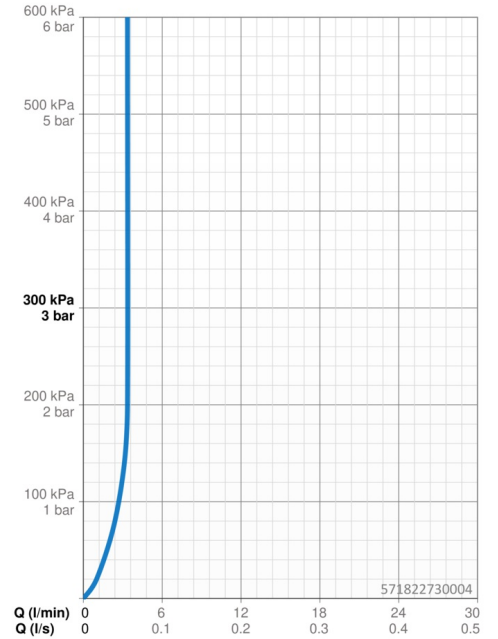

Technical data

Flow properties

Flow-rate at 3 bar (with flow controller) **3.4 l/min**

Technical properties

DN-size (nominal dimension) **DN15**
Hot water supply **max. +70°C**
Working pressure **0.5-10 bar**
Connection size **G3/8**
Projection **106 mm**
Backflow prevention (EN1717) **AA**
Material **Brass**

Regulations

EN standard **EN 817**
Noise class **I (ISO 3822)**

Approvals and Declarations

ABP **PA-IX 38025/IO**
Declaration of conformity **DoC**
EPD **S-P-06391**

Sustainability

EPD module A1 (kg CO2 eq.) **9,72**
EPD module A2 (kg CO2 eq.) **0,47**
EPD module A3 (kg CO2 eq.) **0,92**
EPD module A1-A3 (kg CO2 eq.) **11,10**
EPD module A4 (kg CO2 eq.) **0,31**
EPD module B7 (kg CO2 eq.) **1038,24**
EPD module C2 (kg CO2 eq.) **0,02**
EPD module C3 (kg CO2 eq.) **0,02**
EPD module C4 (kg CO2 eq.) **0,08**
EPD module D (kg CO2 eq.) **-7,90**