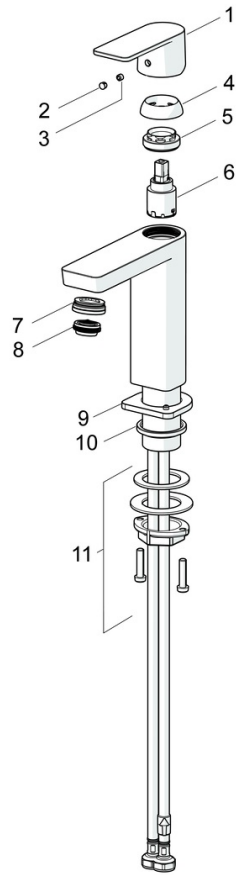

- Industry, ECO Building, Housing
- Single-lever
- Deck mounted
- Chrome
- Fixed spout
- PCA® - constant flow rate regardless of pressure variations
- Single operating lever/handle, Hot/Cold symbols
- Pop-up waste with draw-rod
- ø 25 mm ceramic cartridge for flow and temperature control
- Flexible inlet pipes
- Inner body made of DZR brass

### Technical properties

DN-size (nominal dimension) **DN15**  
 Hot water supply **max. +70°C**  
 Working pressure **0.5-10 bar**  
 Connection size **G3/8**  
 Projection **106 mm**  
 Backflow prevention (EN1717) **AA**  
 Material **Brass**

### Sustainability

EPD module A1 (kg CO2 eq.) **9,44**  
 EPD module A2 (kg CO2 eq.) **0,45**  
 EPD module A3 (kg CO2 eq.) **0,89**  
 EPD module A1-A3 (kg CO2 eq.) **10,78**  
 EPD module A4 (kg CO2 eq.) **0,30**  
 EPD module B7 (kg CO2 eq.) **1297,80**  
 EPD module C2 (kg CO2 eq.) **0,02**  
 EPD module C3 (kg CO2 eq.) **0,02**  
 EPD module C4 (kg CO2 eq.) **0,08**  
 EPD module D (kg CO2 eq.) **-7,67**

### SP57192273

	Name	Code
01	Lever	1006412V
02	Cover plug	59913762
03	Screw, M5x8, SW2.5	59904755
04	Covering cap	59913957
05	Tightening nut, M32x1, SW24	59913958
06	Cartridge, 2.5	59913914
07	Fitting ring for aerator, M24x1, SW17, (2019-)	59914744
08	Aerator, M24x1 HC SSR-STD	59914015
09	Cover flange	1006394V
10	Bottom seal	59914650
11	Fixing set	59913371