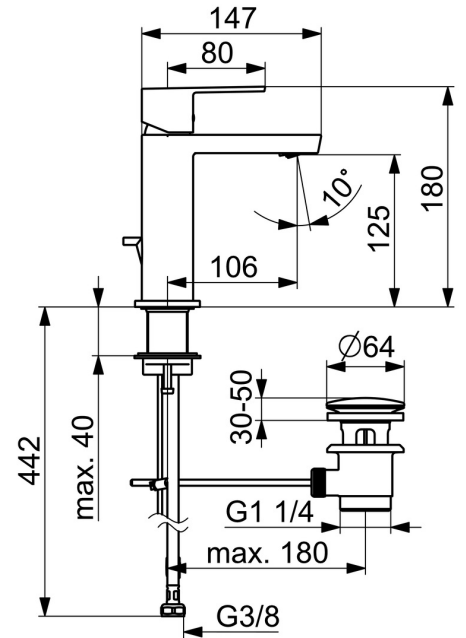

EAN: 4057304018251  
[static.hansa.com/571822730005](http://static.hansa.com/571822730005)

The perfect combination of style and function. This washbasin faucet from the Stela design line is the perfect new edgy addition to your bathroom. Its chrome surface treatment adds a touch of elegance to any washbasin. The single-lever, top-operating faucet with hot and cold symbols and fixed spout make it easy to use. The inner body is made of corrosion resistant brass, ensuring durability and longevity. This deck-mounted faucet is perfect for any washbasin installation. Upgrade your bathroom with this timeless elegance for any bathroom design.

- Industry, ECO Building, Housing
- Single-lever
- Deck mounted
- Chrome
- Fixed spout
- PCA® - constant flow rate regardless of pressure variations
- Single operating lever/handle, Hot/Cold symbols
- Pop-up waste with draw-rod
- ø 25 mm ceramic cartridge for flow and temperature control
- Flexible inlet pipes
- Inner body made of DZR brass

### Technical properties

DN-size (nominal dimension) **DN15**  
 Hot water supply **max. +70°C**  
 Working pressure **0.5-10 bar**  
 Connection size **G3/8**  
 Projection **106 mm**  
 Backflow prevention (EN1717) **AA**  
 Material **Brass**

### SP57192273

	Name	Code
01	Lever	1006412V
02	Cover plug	59913762
03	Screw, M5x8, SW2.5	59904755
04	Covering cap	59913957
05	Tightening nut, M32x1, SW24	59913958
06	Cartridge, 2.5	59913914
07	Fitting ring for aerator, M24x1, SW17, (2019-)	59914744
08	Aerator, M24x1 HC SSR-STD	59914015
09	Cover flange	1006394V
10	Bottom seal	59914650
11	Fixing set	59913371