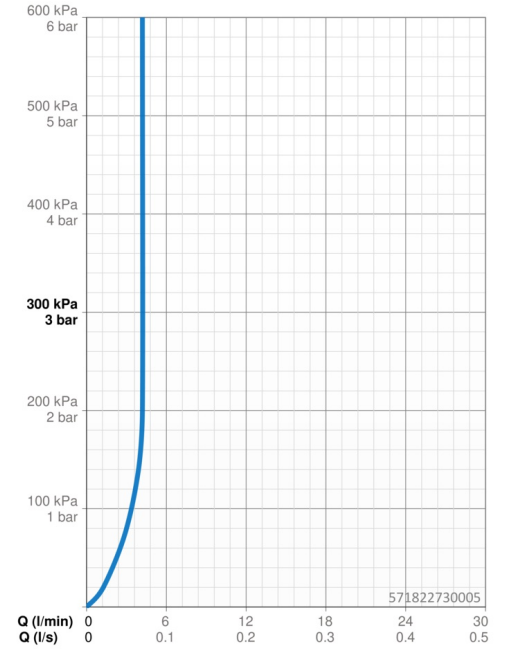

Technical data

Flow properties

Flow-rate at 3 bar (with flow controller) **4.2 l/min**

Technical properties

DN-size (nominal dimension) **DN15**
Hot water supply **max. +70°C**
Working pressure **0.5-10 bar**
Connection size **G3/8**
Projection **106 mm**
Backflow prevention (EN1717) **AA**
Material **Brass**

Regulations

EN standard **EN 817**
Noise class **I (ISO 3822)**

Approvals and Declarations

ABP **PA-IX 38025/IO**
Declaration of conformity **DoC**
EPD **S-P-06391**

Sustainability

EPD module A1 (kg CO2 eq.) **9,44**
EPD module A2 (kg CO2 eq.) **0,45**
EPD module A3 (kg CO2 eq.) **0,89**
EPD module A1-A3 (kg CO2 eq.) **10,78**
EPD module A4 (kg CO2 eq.) **0,30**
EPD module B7 (kg CO2 eq.) **1297,80**
EPD module C2 (kg CO2 eq.) **0,02**
EPD module C3 (kg CO2 eq.) **0,02**
EPD module C4 (kg CO2 eq.) **0,08**
EPD module D (kg CO2 eq.) **-7,67**