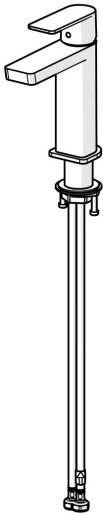

EAN: 4057304015199

[static.hansa.com/57192273](http://static.hansa.com/57192273)

The perfect combination of style and function. This washbasin faucet from the Stela design line is the perfect new edgy addition to your bathroom. Its chrome surface treatment adds a touch of elegance to any washbasin. The single-lever, top-operating faucet with hot and cold symbols and fixed spout make it easy to use. The inner body is made of corrosion resistant brass, ensuring durability and longevity. This deck-mounted faucet is perfect for any washbasin installation. Upgrade your bathroom with this timeless elegance for any bathroom design.

- Washbasin
- Single-lever
- Deck mounted
- Chrome
- Fixed spout
- PCA® - constant flow rate regardless of pressure variations, Adjustable flow angle
- Single operating lever/handle, Hot/Cold symbols
- $\varnothing$  25 mm ceramic cartridge for flow and temperature control
- Flexible inlet pipes
- Inner body made of DZR brass
- Without pop-up waste

### Flow properties

Flow-rate at 3 bar (with flow controller) **4.8 l/min**

### Technical properties

Hot water supply **max. +70°C**  
 Working pressure **0.5-10 bar**  
 Connection size **G3/8**  
 Projection **106 mm**  
 Backflow prevention (EN1717) **AA**  
 Material **Brass**