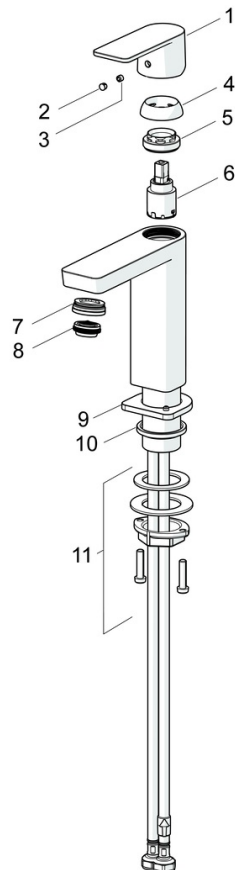

EAN: 4057304015199

[static.hansa.com/57192273](http://static.hansa.com/57192273)

The perfect combination of style and function. This washbasin faucet from the Stela design line is the perfect new edgy addition to your bathroom. Its chrome surface treatment adds a touch of elegance to any washbasin. The single-lever, top-operating faucet with hot and cold symbols and fixed spout make it easy to use. The inner body is made of corrosion resistant brass, ensuring durability and longevity. This deck-mounted faucet is perfect for any washbasin installation. Upgrade your bathroom with this timeless elegance for any bathroom design.

- Washbasin
- Single-lever
- Deck mounted
- Chrome
- Fixed spout
- PCA® - constant flow rate regardless of pressure variations, Adjustable flow angle
- Single operating lever/handle, Hot/Cold symbols
- $\varnothing$  25 mm ceramic cartridge for flow and temperature control
- Flexible inlet pipes
- Inner body made of DZR brass
- Without pop-up waste

### Technical properties

Hot water supply **max. +70°C**  
 Working pressure **0.5-10 bar**  
 Connection size **G3/8**  
 Projection **106 mm**  
 Backflow prevention (EN1717) **AA**  
 Material **Brass**

### SP57192273

	Name	Code
01	Lever	1006412V
02	Cover plug	59913762
03	Screw, M5x8, SW2.5	59904755
04	Covering cap	59913957
05	Tightening nut, M32x1, SW24	59913958
06	Cartridge, 2.5	59913914
07	Fitting ring for aerator, M24x1, SW17, (2019-)	59914744
08	Aerator, M24x1 HC SSR-STD	59914015
09	Cover flange	1006394V
10	Bottom seal	59914650
11	Fixing set	59913371