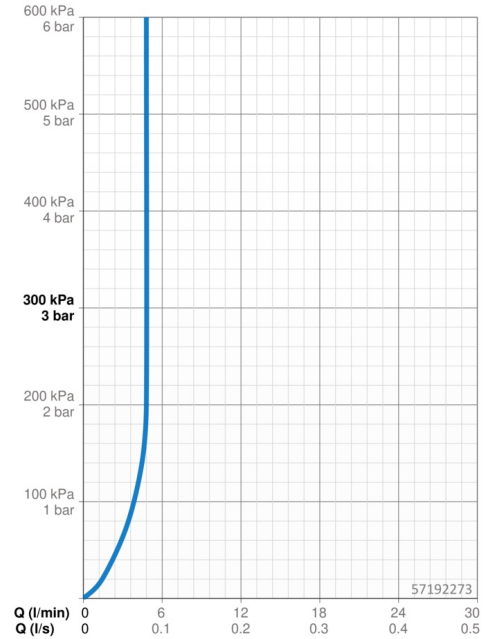

Technical data

Flow properties

Flow-rate at 3 bar (with flow controller) **4.8 l/min**

Technical properties

Hot water supply **max. +70°C**
Working pressure **0.5-10 bar**
Connection size **G3/8**
Projection **106 mm**
Backflow prevention (EN1717) **AA**
Material **Brass**

Regulations

EN standard **EN 817**
Noise class **I (ISO 3822)**

Approvals and Declarations

ABP **PA-IX 38025/IO**
Declaration of conformity **DoC**