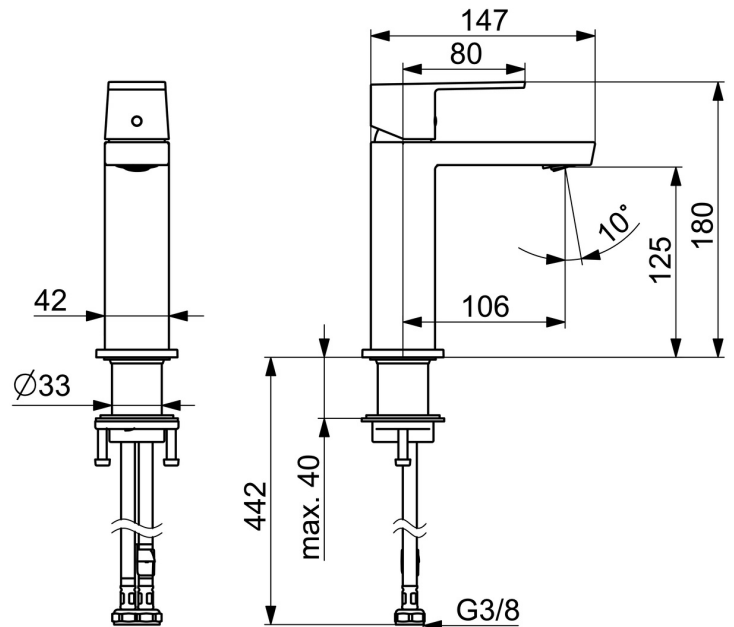

EAN: 4057304015199

[static.hansa.com/57192273](http://static.hansa.com/57192273)

The perfect combination of style and function. This washbasin faucet from the Stela design line is the perfect new edgy addition to your bathroom. Its chrome surface treatment adds a touch of elegance to any washbasin. The single-lever, top-operating faucet with hot and cold symbols and fixed spout make it easy to use. The inner body is made of corrosion resistant brass, ensuring durability and longevity. This deck-mounted faucet is perfect for any washbasin installation. Upgrade your bathroom with this timeless elegance for any bathroom design.

- Washbasin
- Single-lever
- Deck mounted
- Chrome
- Fixed spout
- PCA® - constant flow rate regardless of pressure variations, Adjustable flow angle
- Single operating lever/handle, Hot/Cold symbols
- $\varnothing$  25 mm ceramic cartridge for flow and temperature control
- Flexible inlet pipes
- Inner body made of DZR brass
- Without pop-up waste

### Technical properties

Hot water supply **max. +70°C**  
 Working pressure **0.5-10 bar**  
 Connection size **G3/8**  
 Projection **106 mm**  
 Backflow prevention (EN1717) **AA**  
 Material **Brass**

### SP57192273

	Name	Code
01	Lever	1006412V
02	Cover plug	59913762
03	Screw, M5x8, SW2.5	59904755
04	Covering cap	59913957
05	Tightening nut, M32x1, SW24	59913958
06	Cartridge, 2.5	59913914
07	Fitting ring for aerator, M24x1, SW17, (2019-)	59914744
08	Aerator, M24x1 HC SSR-STD	59914015
09	Cover flange	1006394V
10	Bottom seal	59914650
11	Fixing set	59913371