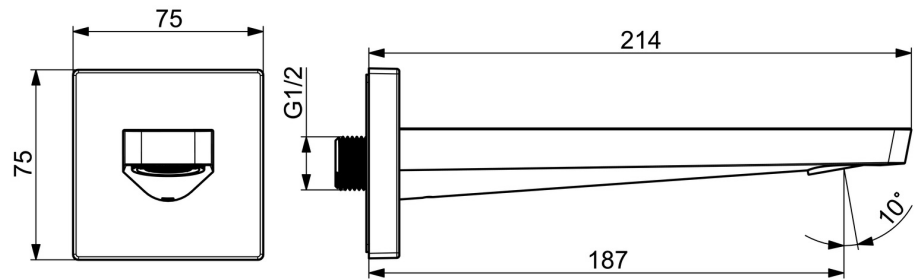

EAN: 4057304015359
static.hansa.com/57240000

Upgrade your bath and shower area with this modern spout of the Stela design line. A perfect product for easy wall-mounted installation. Its edgy design and chrome surface treatment adds a touch of timeless elegance to any bathroom. The inner body is made of corrosion resistant brass, ensuring durability and longevity.

- Bathtub & Shower
- Accessories
- Wall mounted
- Chrome
- Inner body made of DZR brass
- Square rosette

Technical data

Flow properties

Flow-rate at 3 bar **39.0 l/min**

Technical properties

DN-size (nominal dimension) **DN15**
 Hot water supply **max. +80°C**
 Connection size **G1/2**
 Projection **187 mm**
 Material **Brass**