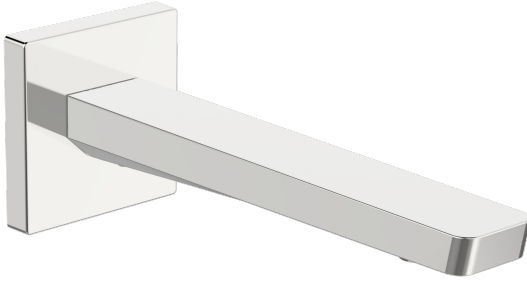

EAN: 4057304015359
static.hansa.com/57240000

Upgrade your bath and shower area with this modern spout of the Stela design line. A perfect product for easy wall-mounted installation. Its edgy design and chrome surface treatment adds a touch of timeless elegance to any bathroom. The inner body is made of corrosion resistant brass, ensuring durability and longevity.

- Bathtub & Shower
- Accessories
- Wall mounted
- Chrome
- Inner body made of DZR brass
- Square rosette

Technical data

Flow properties

Flow-rate at 3 bar **39.0 l/min**

Technical properties

DN-size (nominal dimension) **DN15**
 Hot water supply **max. +80°C**
 Connection size **G1/2**
 Projection **187 mm**
 Material **Brass**