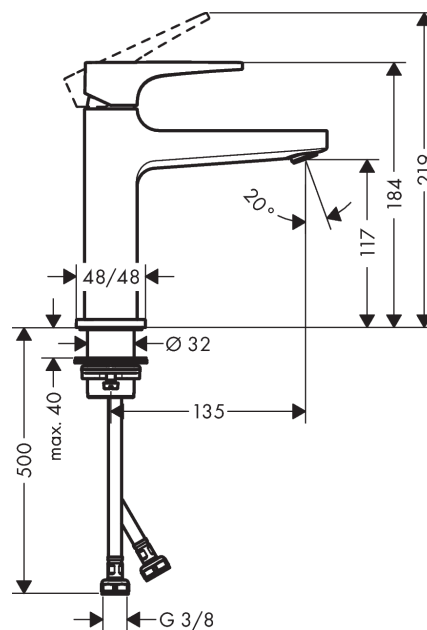

### Single lever basin mixer 110 with loop handle and push-open waste set

Surfaces: **Chrome** Article Number: **74507000**

##### product features

- consists of: single lever basin mixer, waste set
- ComfortZone 110
- projection 135 mm
- normal spray
- flow rate at 3 bar: 5 l/min
- ceramic cartridge
- temperature limitation adjustable
- suitable for continuous flow water heaters
- push-open waste set G 1¼
- material waste set: metal
- connection dimension: DN15

#### Scale drawing