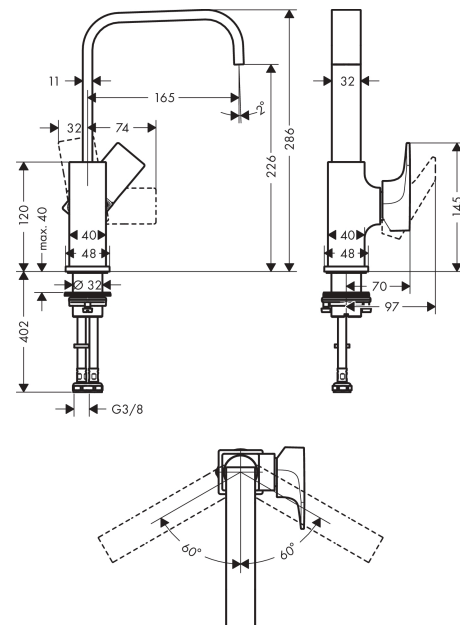

Metropol

Single lever basin mixer 230 with lever handle and push-open waste set

Surfaces: **Chrome** Article Number: **32511000**

Description

product features

- consists of: single lever basin mixer, waste set
- ComfortZone 230
- projection 165 mm
- swivel range 120°
- normal spray
- flow rate at 3 bar: 5 l/min
- ceramic cartridge
- temperature limitation adjustable
- suitable for continuous flow water heaters
- push-open waste set G 1¼
- material waste set: metal
- connection dimension: DN15
- handle position on the side: bottom-side at the base body (not suitable for wash bowls)

Technology

Design awards

Product image

Scale drawing

Metropol

Single lever basin mixer 230 with lever handle and push-open waste set

Surfaces: **Chrome** Article Number: **32511000**

Flowchart