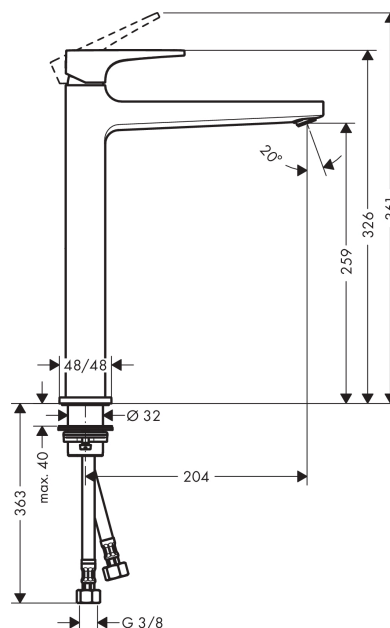

Metropol

Single lever basin mixer 260 with loop handle for washbowls with push-open waste set

Surfaces: **Chrome** Article Number: **74512000**

Description

product features

- consists of: single lever basin mixer, waste set
- ComfortZone 260
- projection 204 mm
- normal spray
- flow rate at 3 bar: 5 l/min
- ceramic cartridge
- temperature limitation adjustable
- suitable for continuous flow water heaters
- push-open waste set G 1¼
- material waste set: metal
- connection dimension: DN15

Technology

Design awards

Product image

Scale drawing

Flowchart